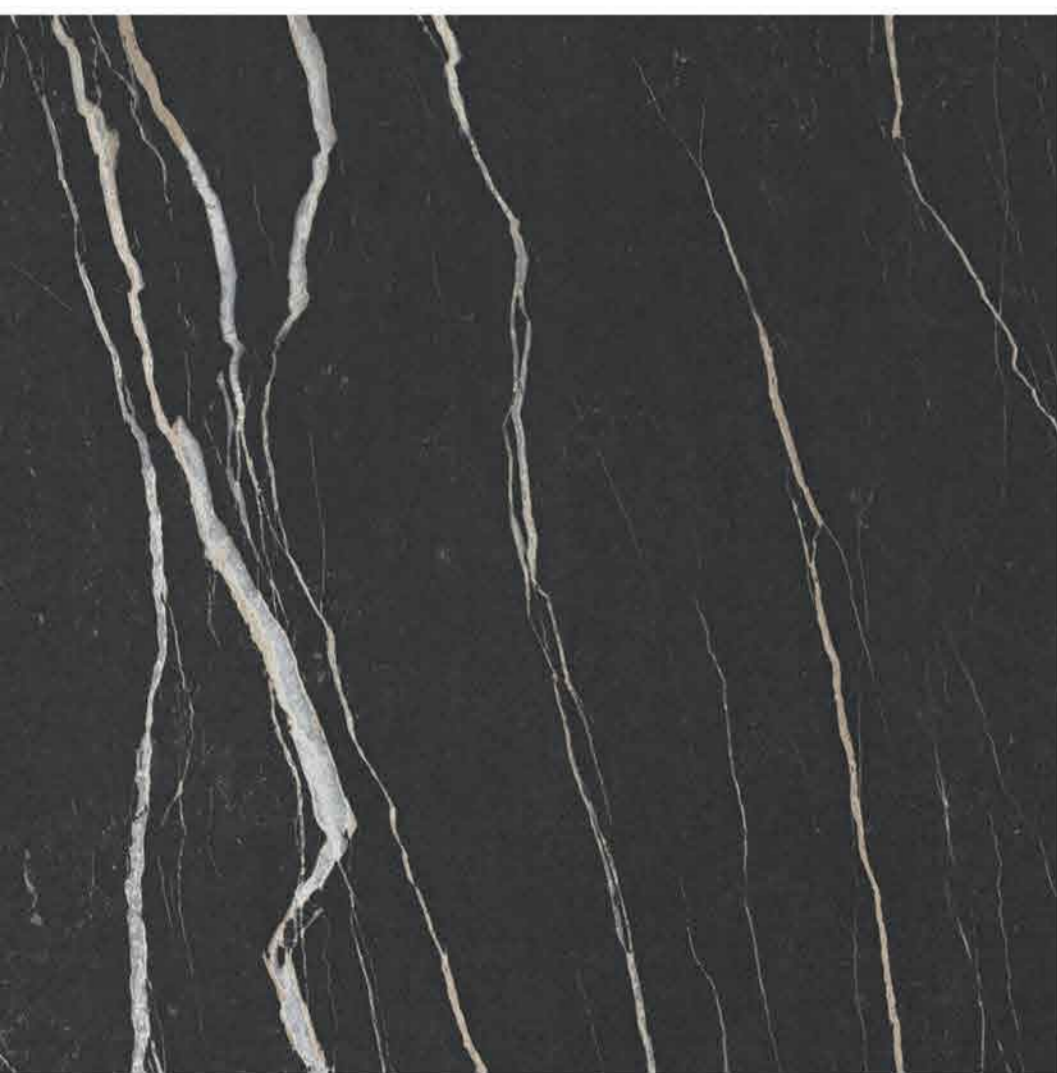

TCP

TMG- 9471- BEMM MARBLE

TCP

Black is always the best choice to display the luxury taste. We are used to caring about designing the pattern details to make life brilliant.

TMG-9481 - KULAR LIMESTONE

TCP

Kular presents the natural atmosphere just like you step into the wild.