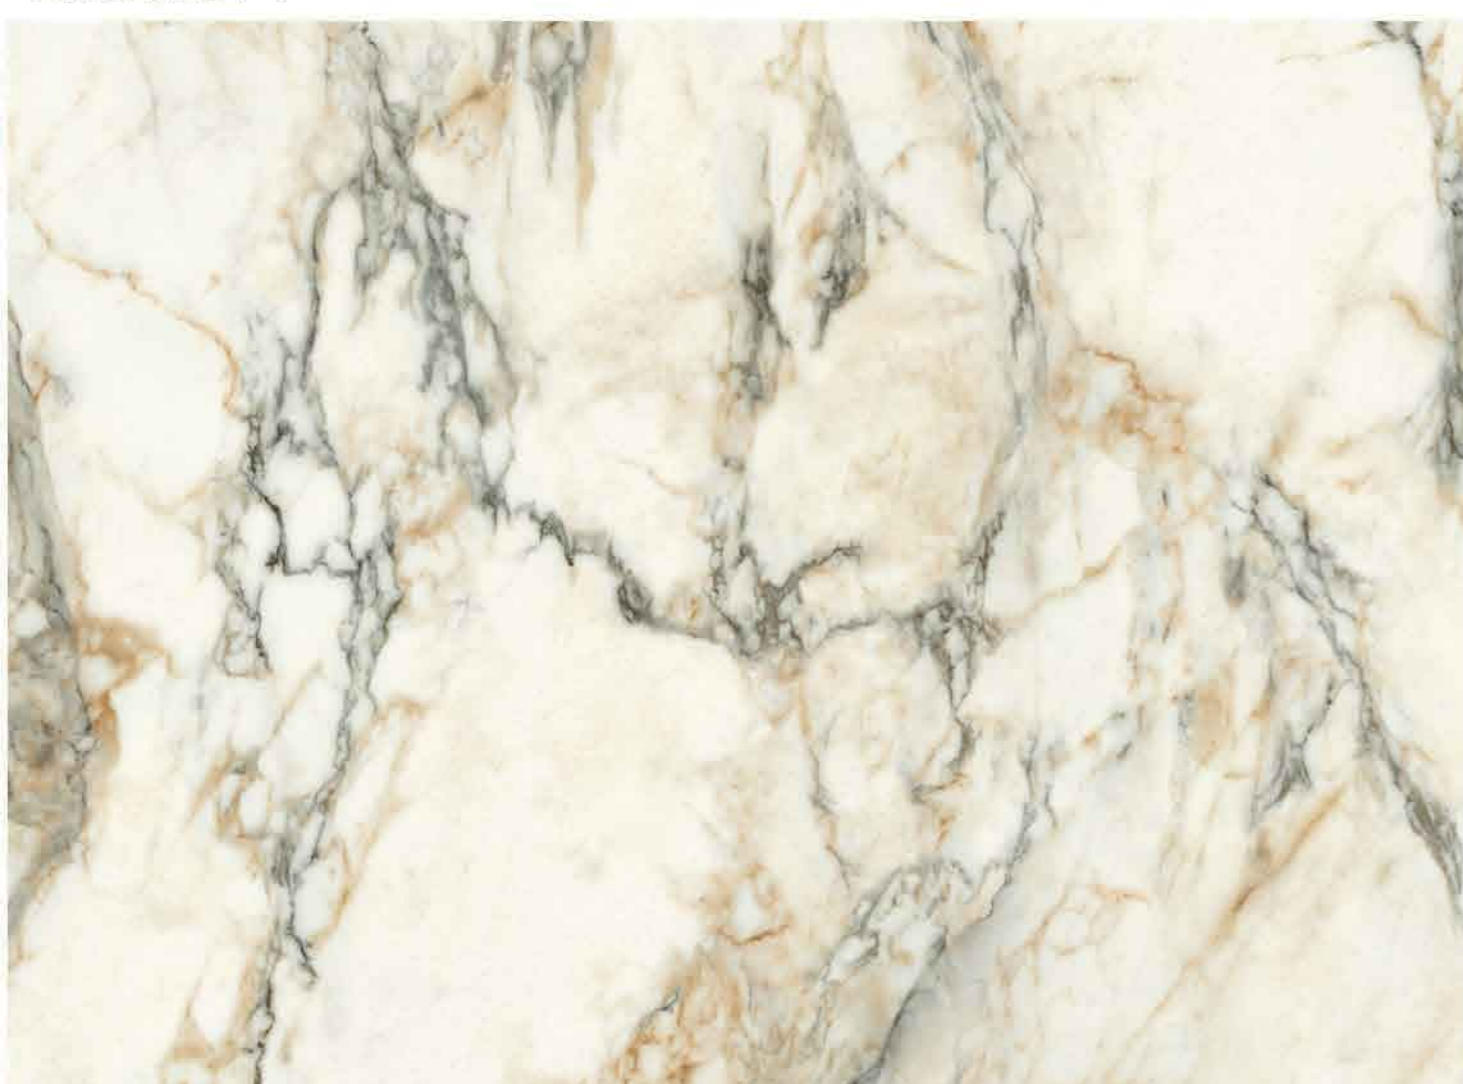

TA-D-6081-1

TMG-9231 - MYSTERY MARBLE

TCP