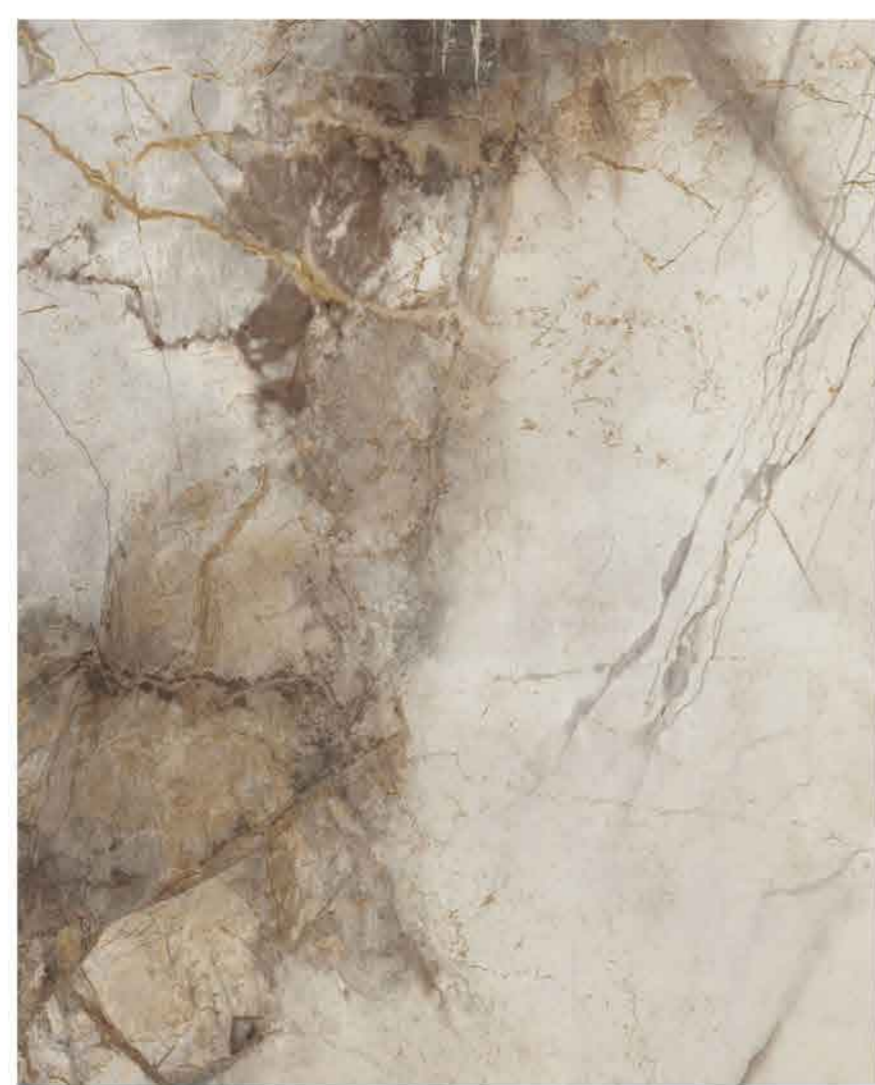

TMG-D-9371-7