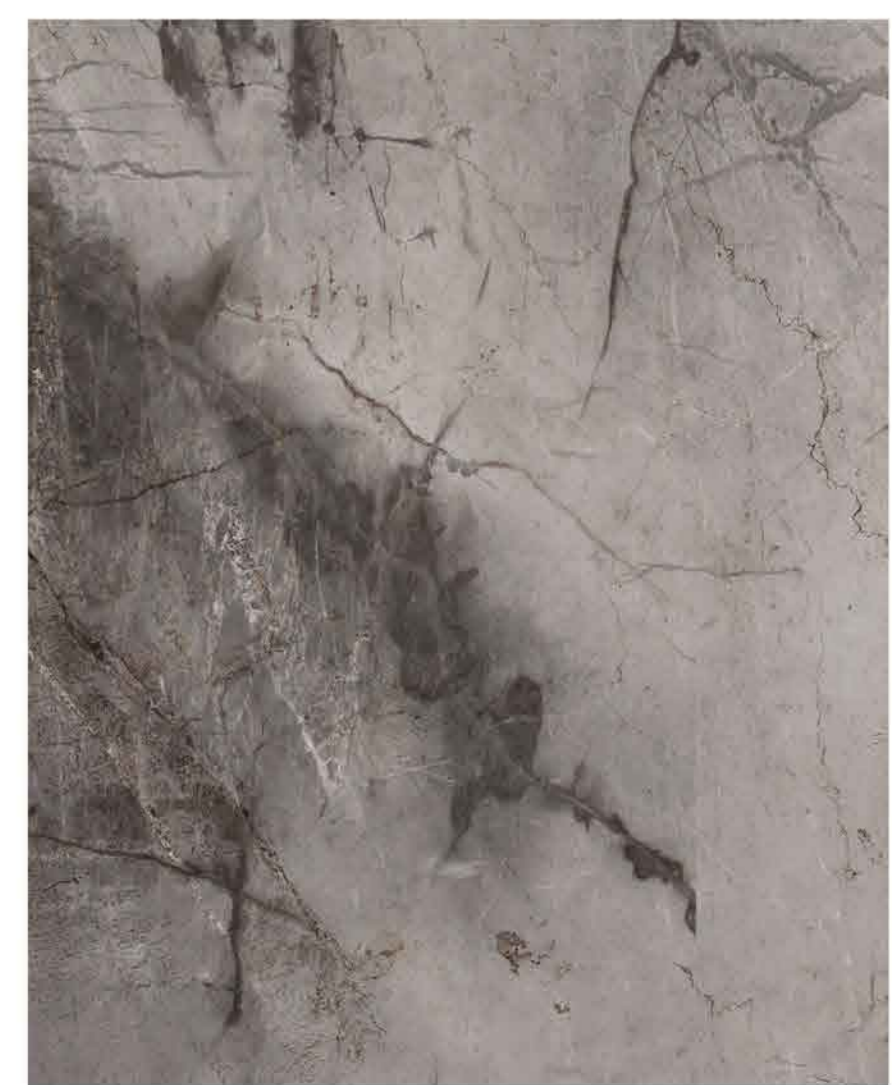

TMG-D-9371-10