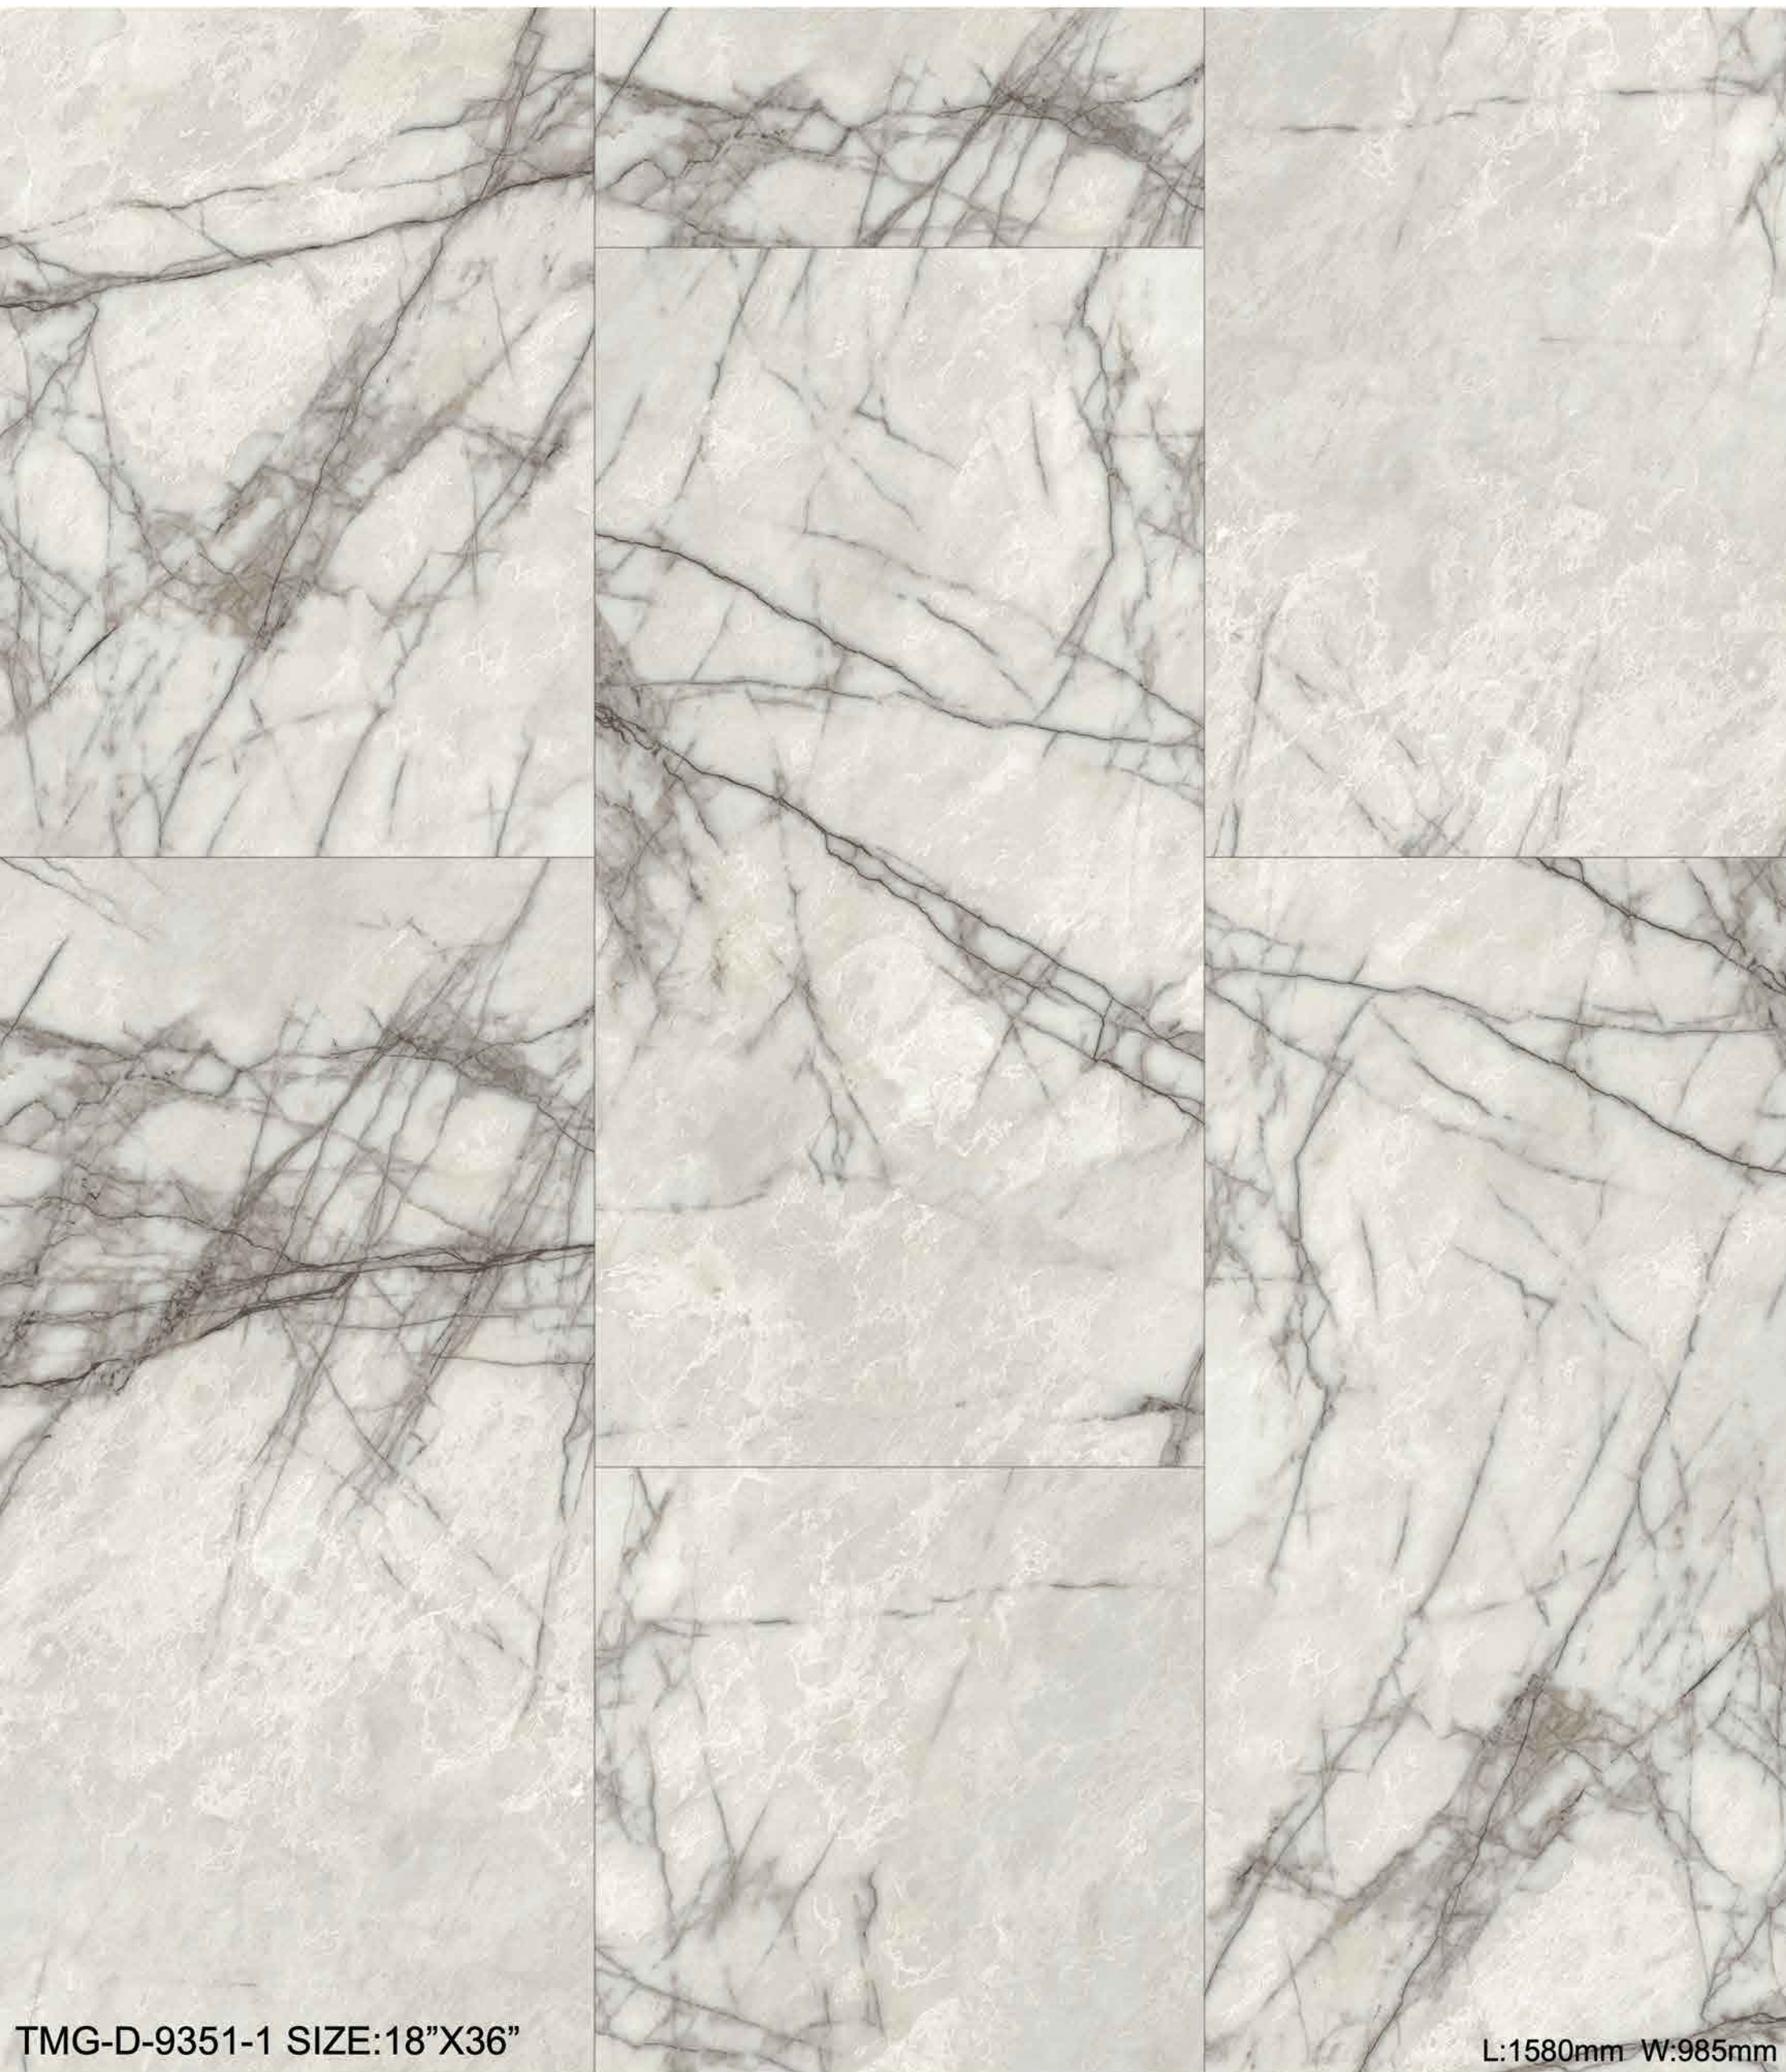

TCP

ZING MARBLE brings you an authentic stone effect that uses a mix of grey and silver hues to provide a vibrant, washed finish. It is versatile enough to work with in traditional and modern homes.

TMG-9361- DEESEA MARBLE

TCP

With its versatile large tiles, **DEESEA MARBLE** is given a contemporary twist with a striking color combination to any home setting.

TMG-9371 - MIST MARBLE

TCP

Beautiful gray and tawny slate with delicate veining. Bringing a touch of stylish elegance to the dynamic floor and adding a bright and airy based to any living space.