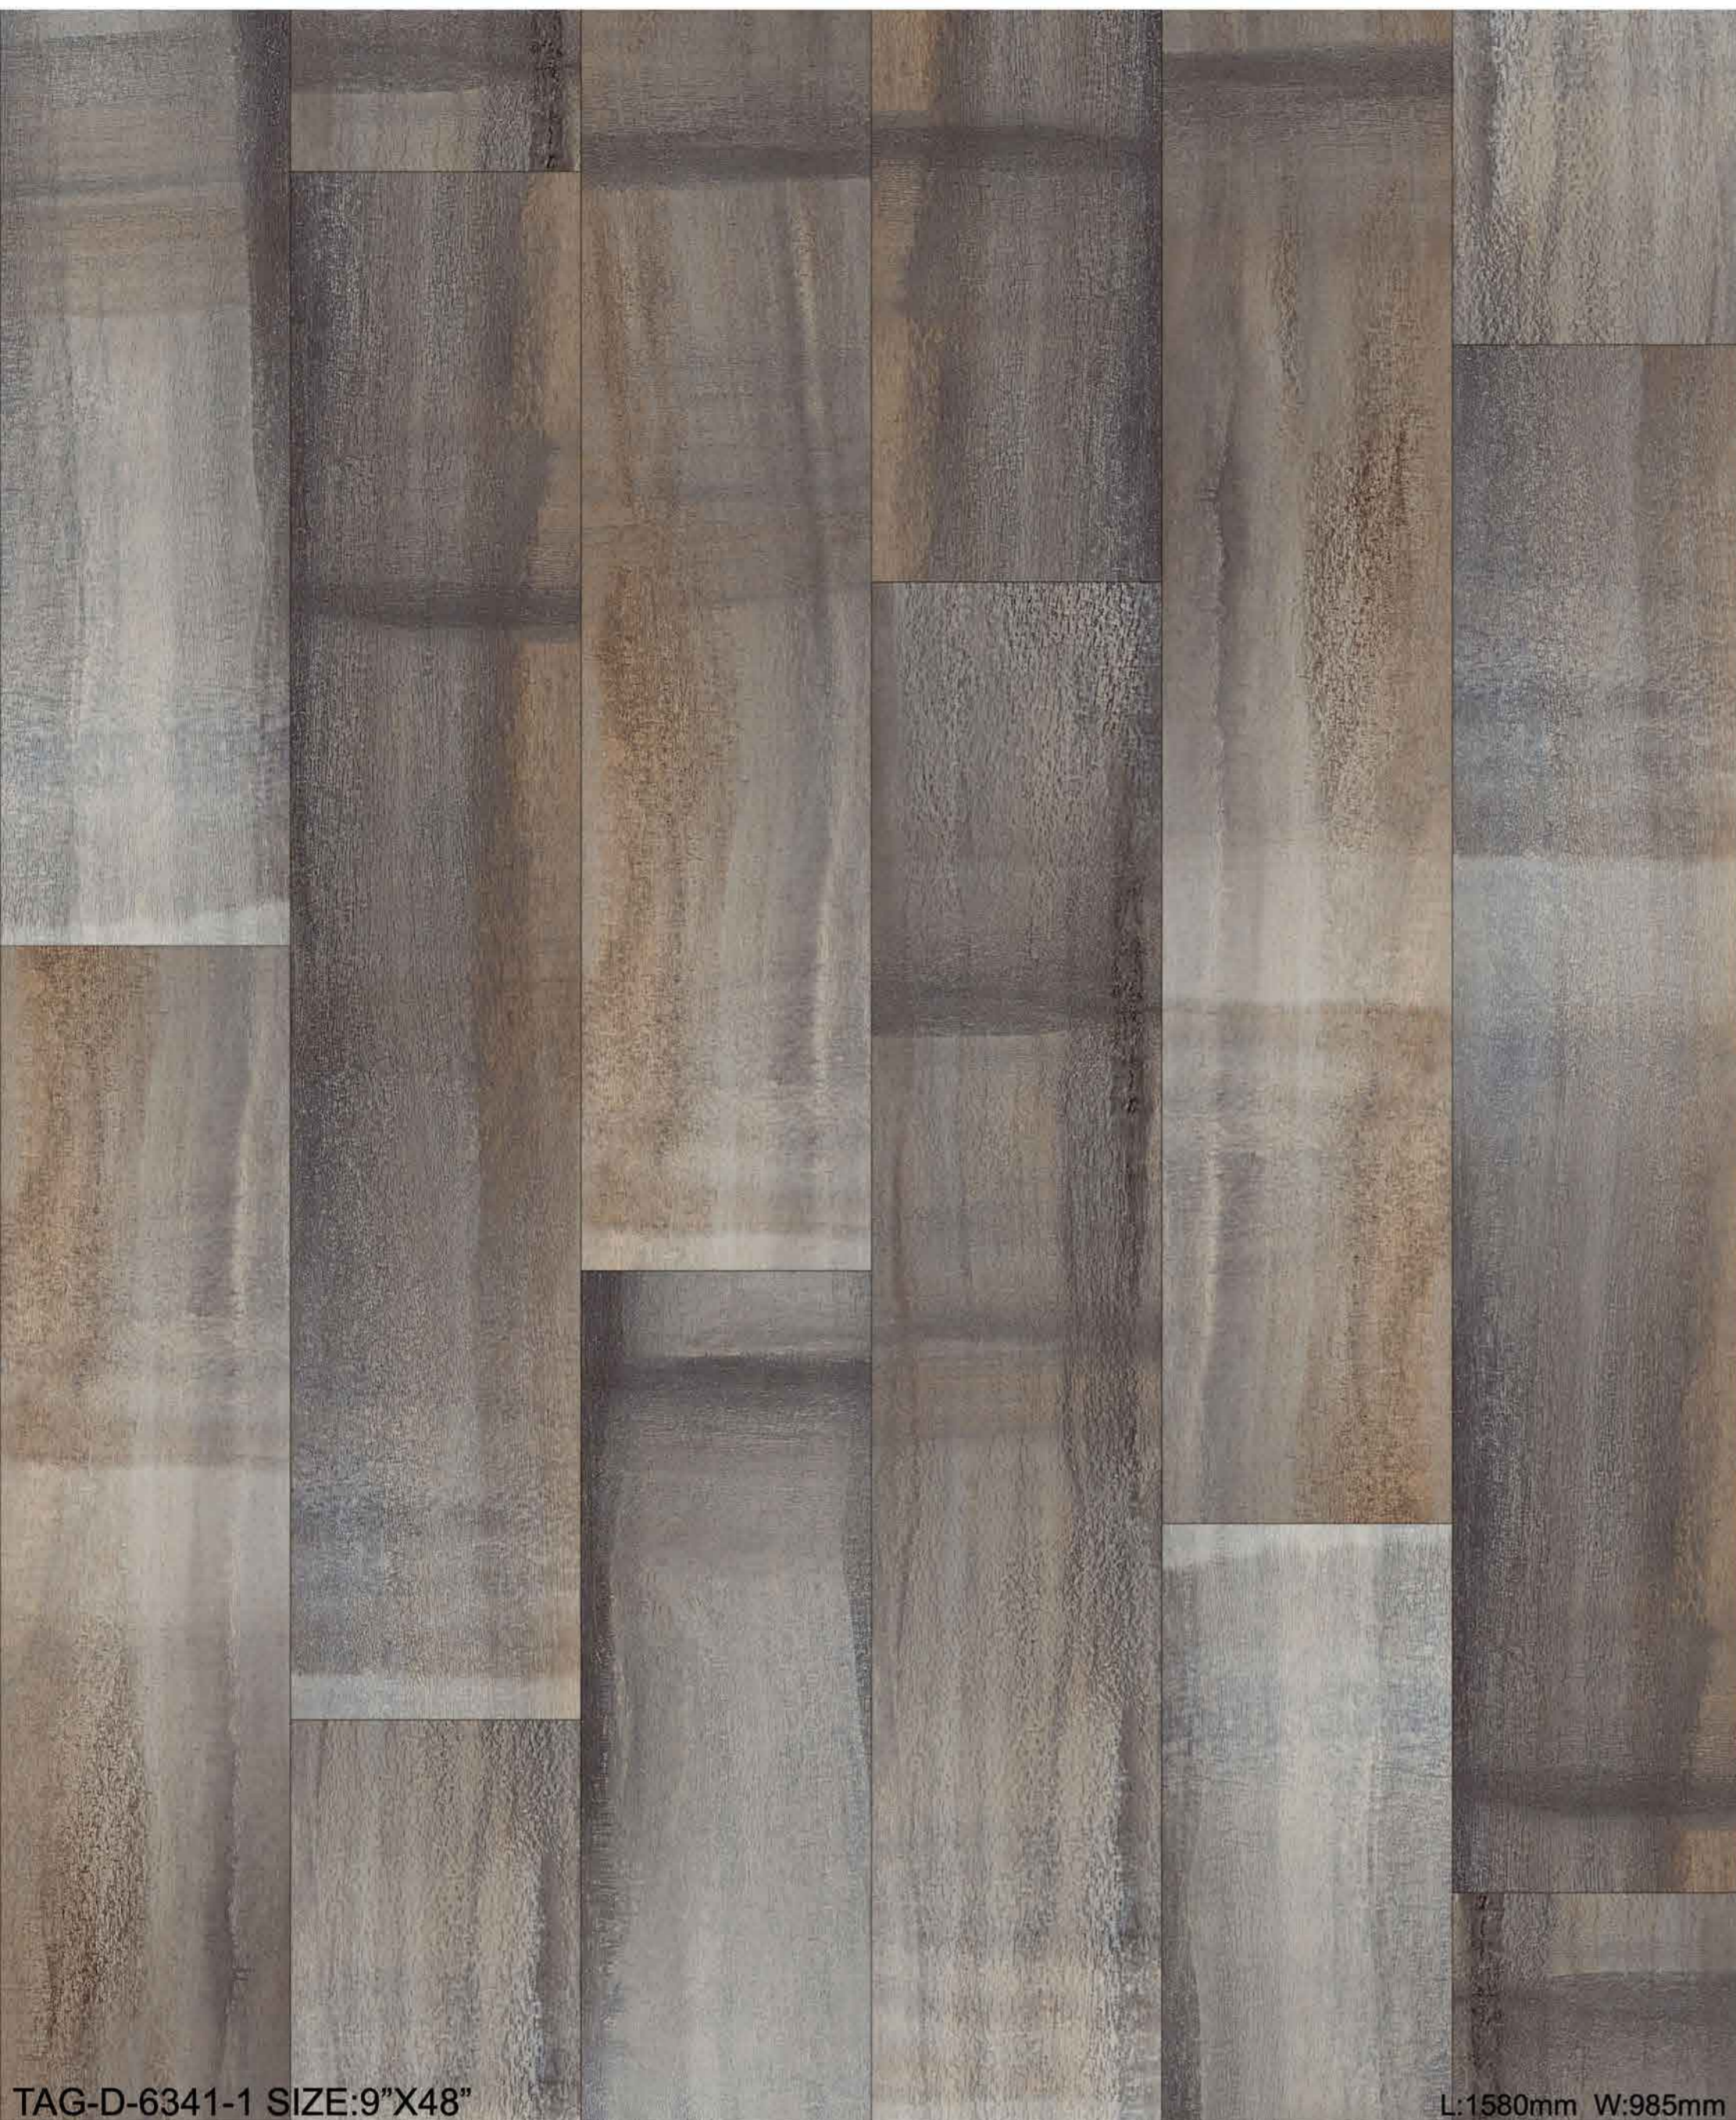

TAG-6341 - HIRAETH

Using a striking rustic tones mixed with the slate effect sheen, expressing the autumnal look palette of warmth and depth to home interiors.

TAG-D-6341-1