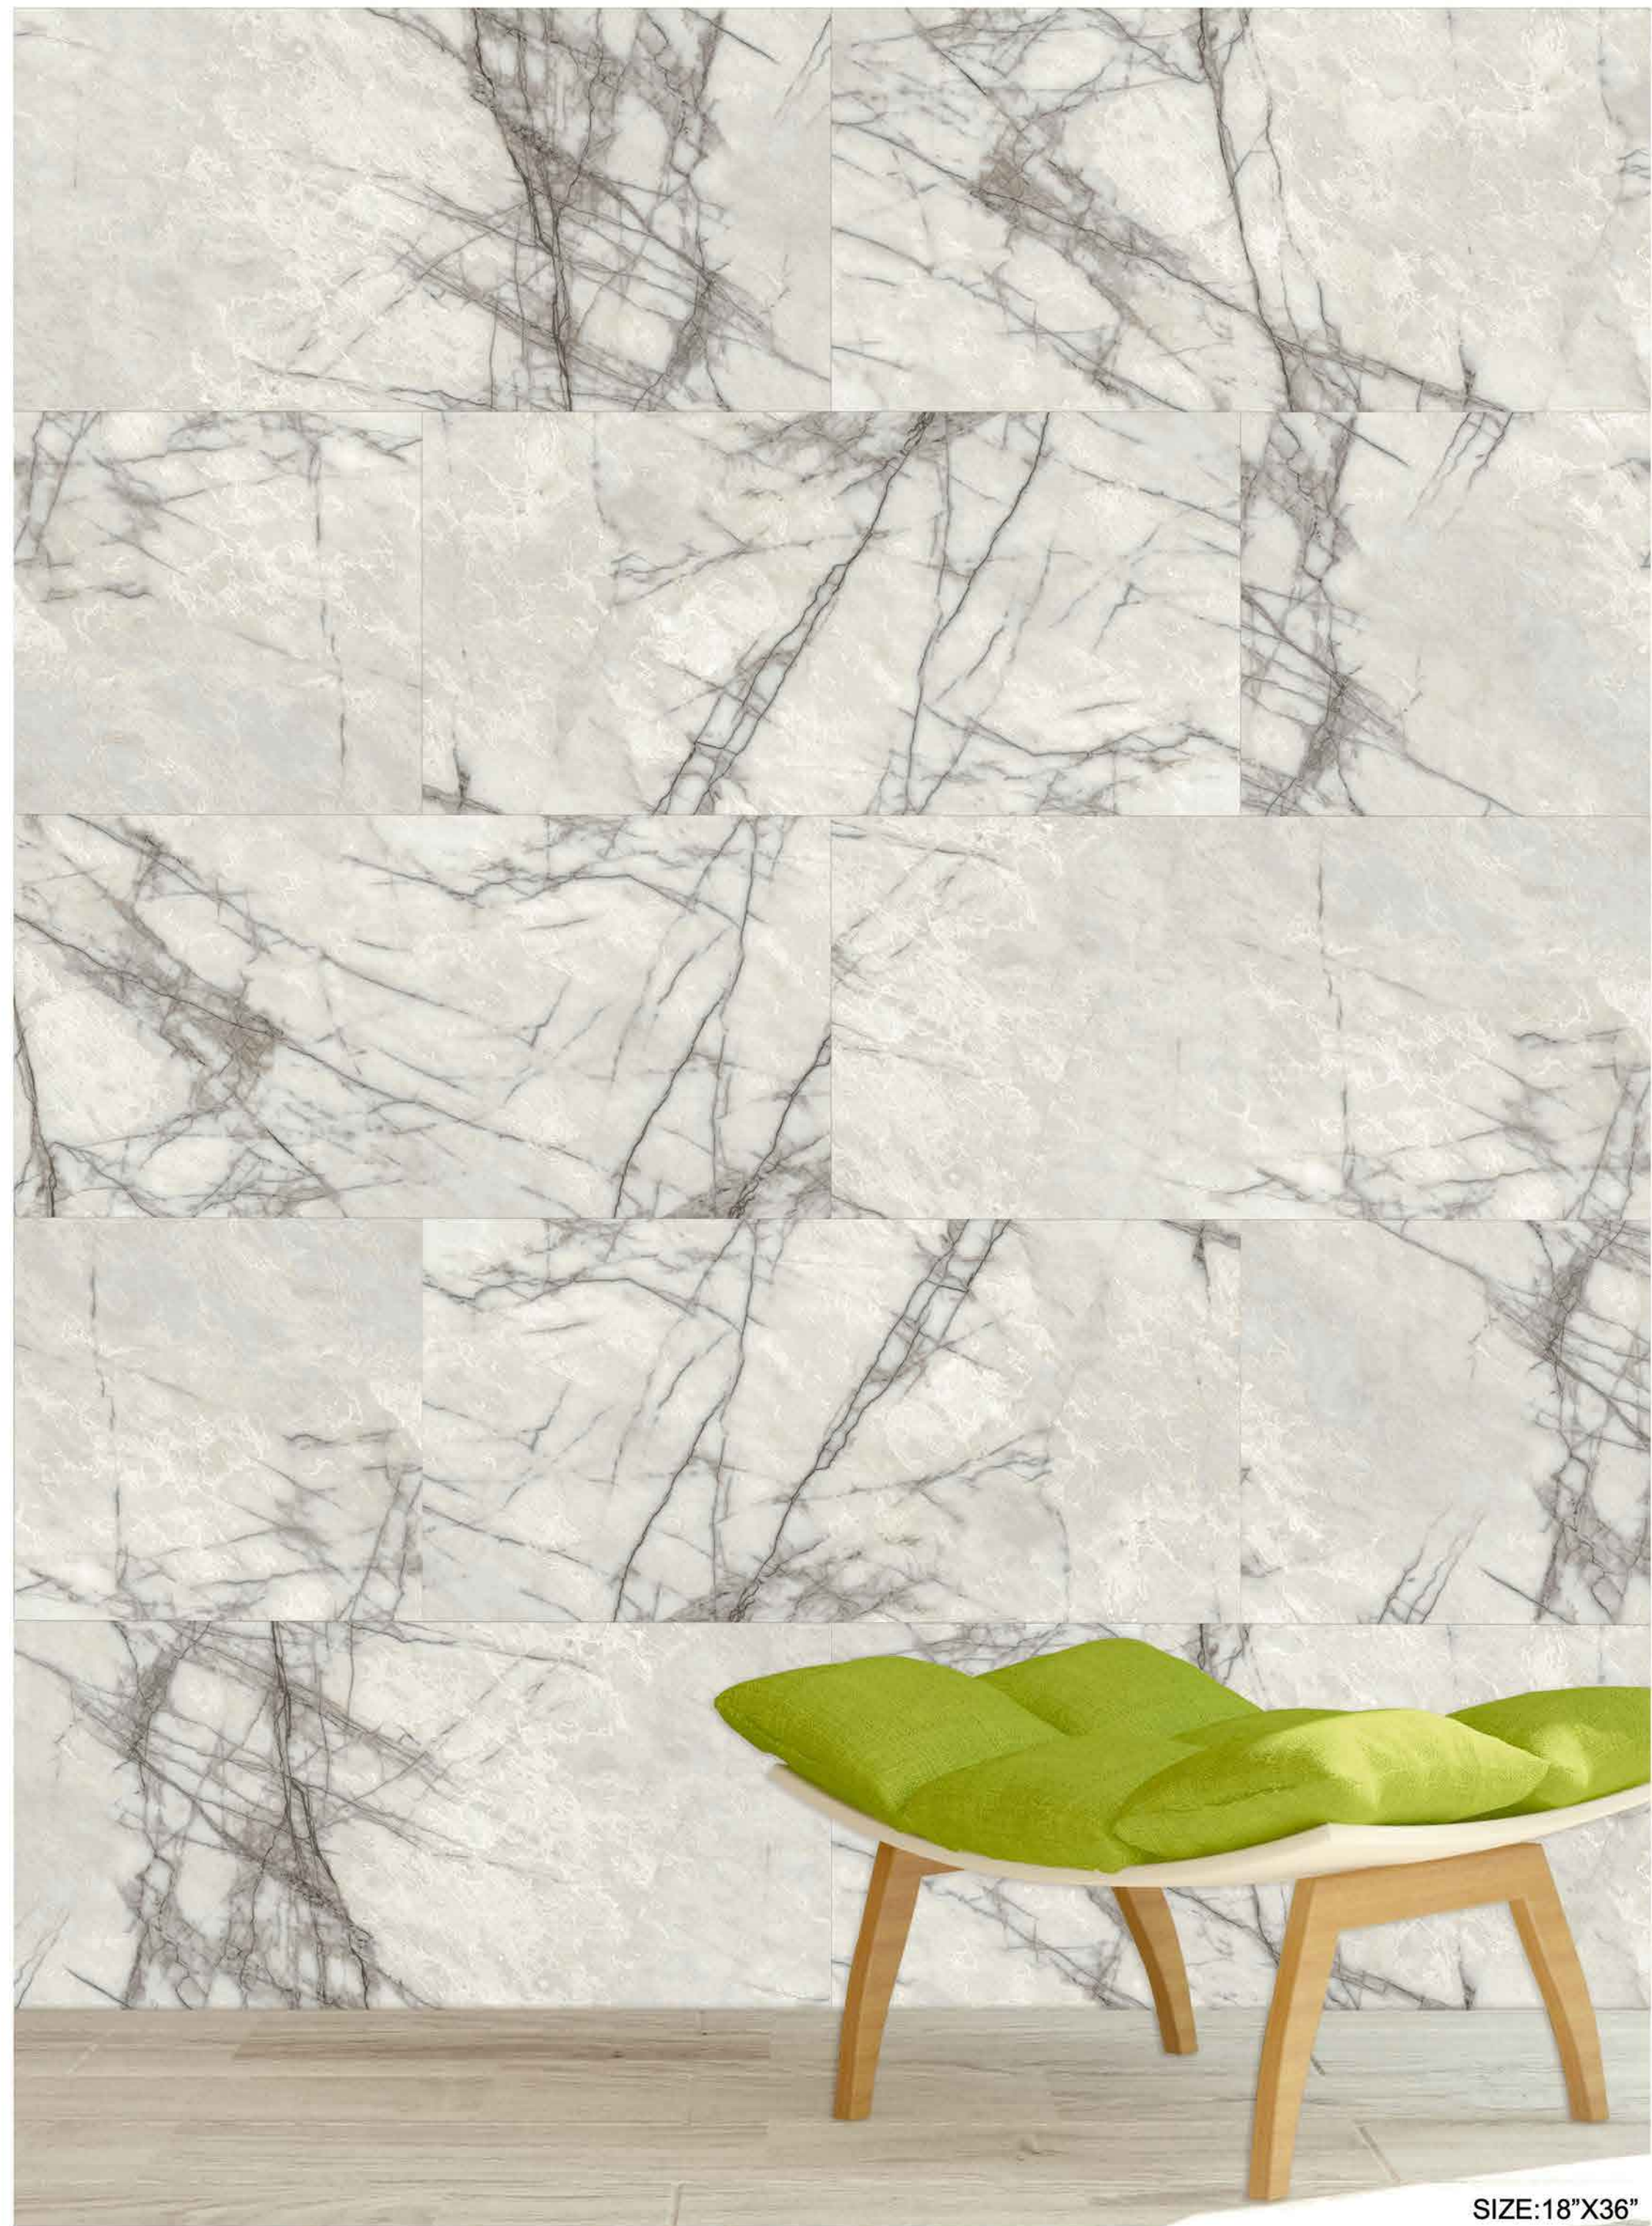

TCP

ZING MARBLE brings you an authentic stone effect that uses a mix of grey and silver hues to provide a vibrant, washed finish. It is versatile enough to work with in traditional and modern homes.

TMG-9361- DEESEA MARBLE