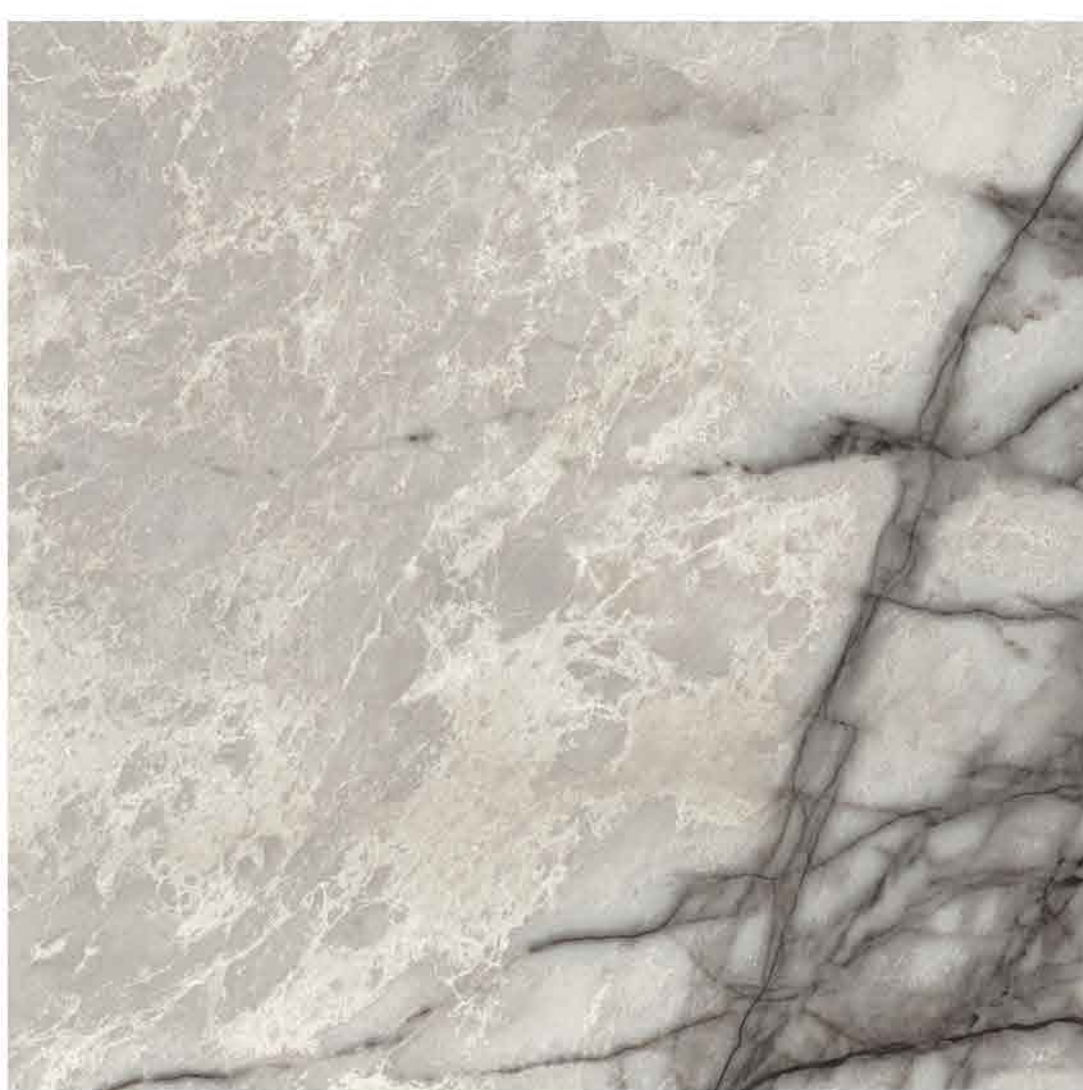

TCP

ZING MARBLE brings you an authentic stone effect that uses a mix of grey and silver hues to provide a vibrant, washed finish. It is versatile enough to work with in traditional and modern homes.

TMG-9361- DEESEA MARBLE

TCP

With its versatile large tiles, **DEESEA MARBLE** is given a contemporary twist with a striking color combination to any home setting.

TMG-9371 - MIST MARBLE

TCP

Beautiful gray and tawny slate with delicate veining. Bringing a touch of stylish elegance to the dynamic floor and adding a bright and airy based to any living space.