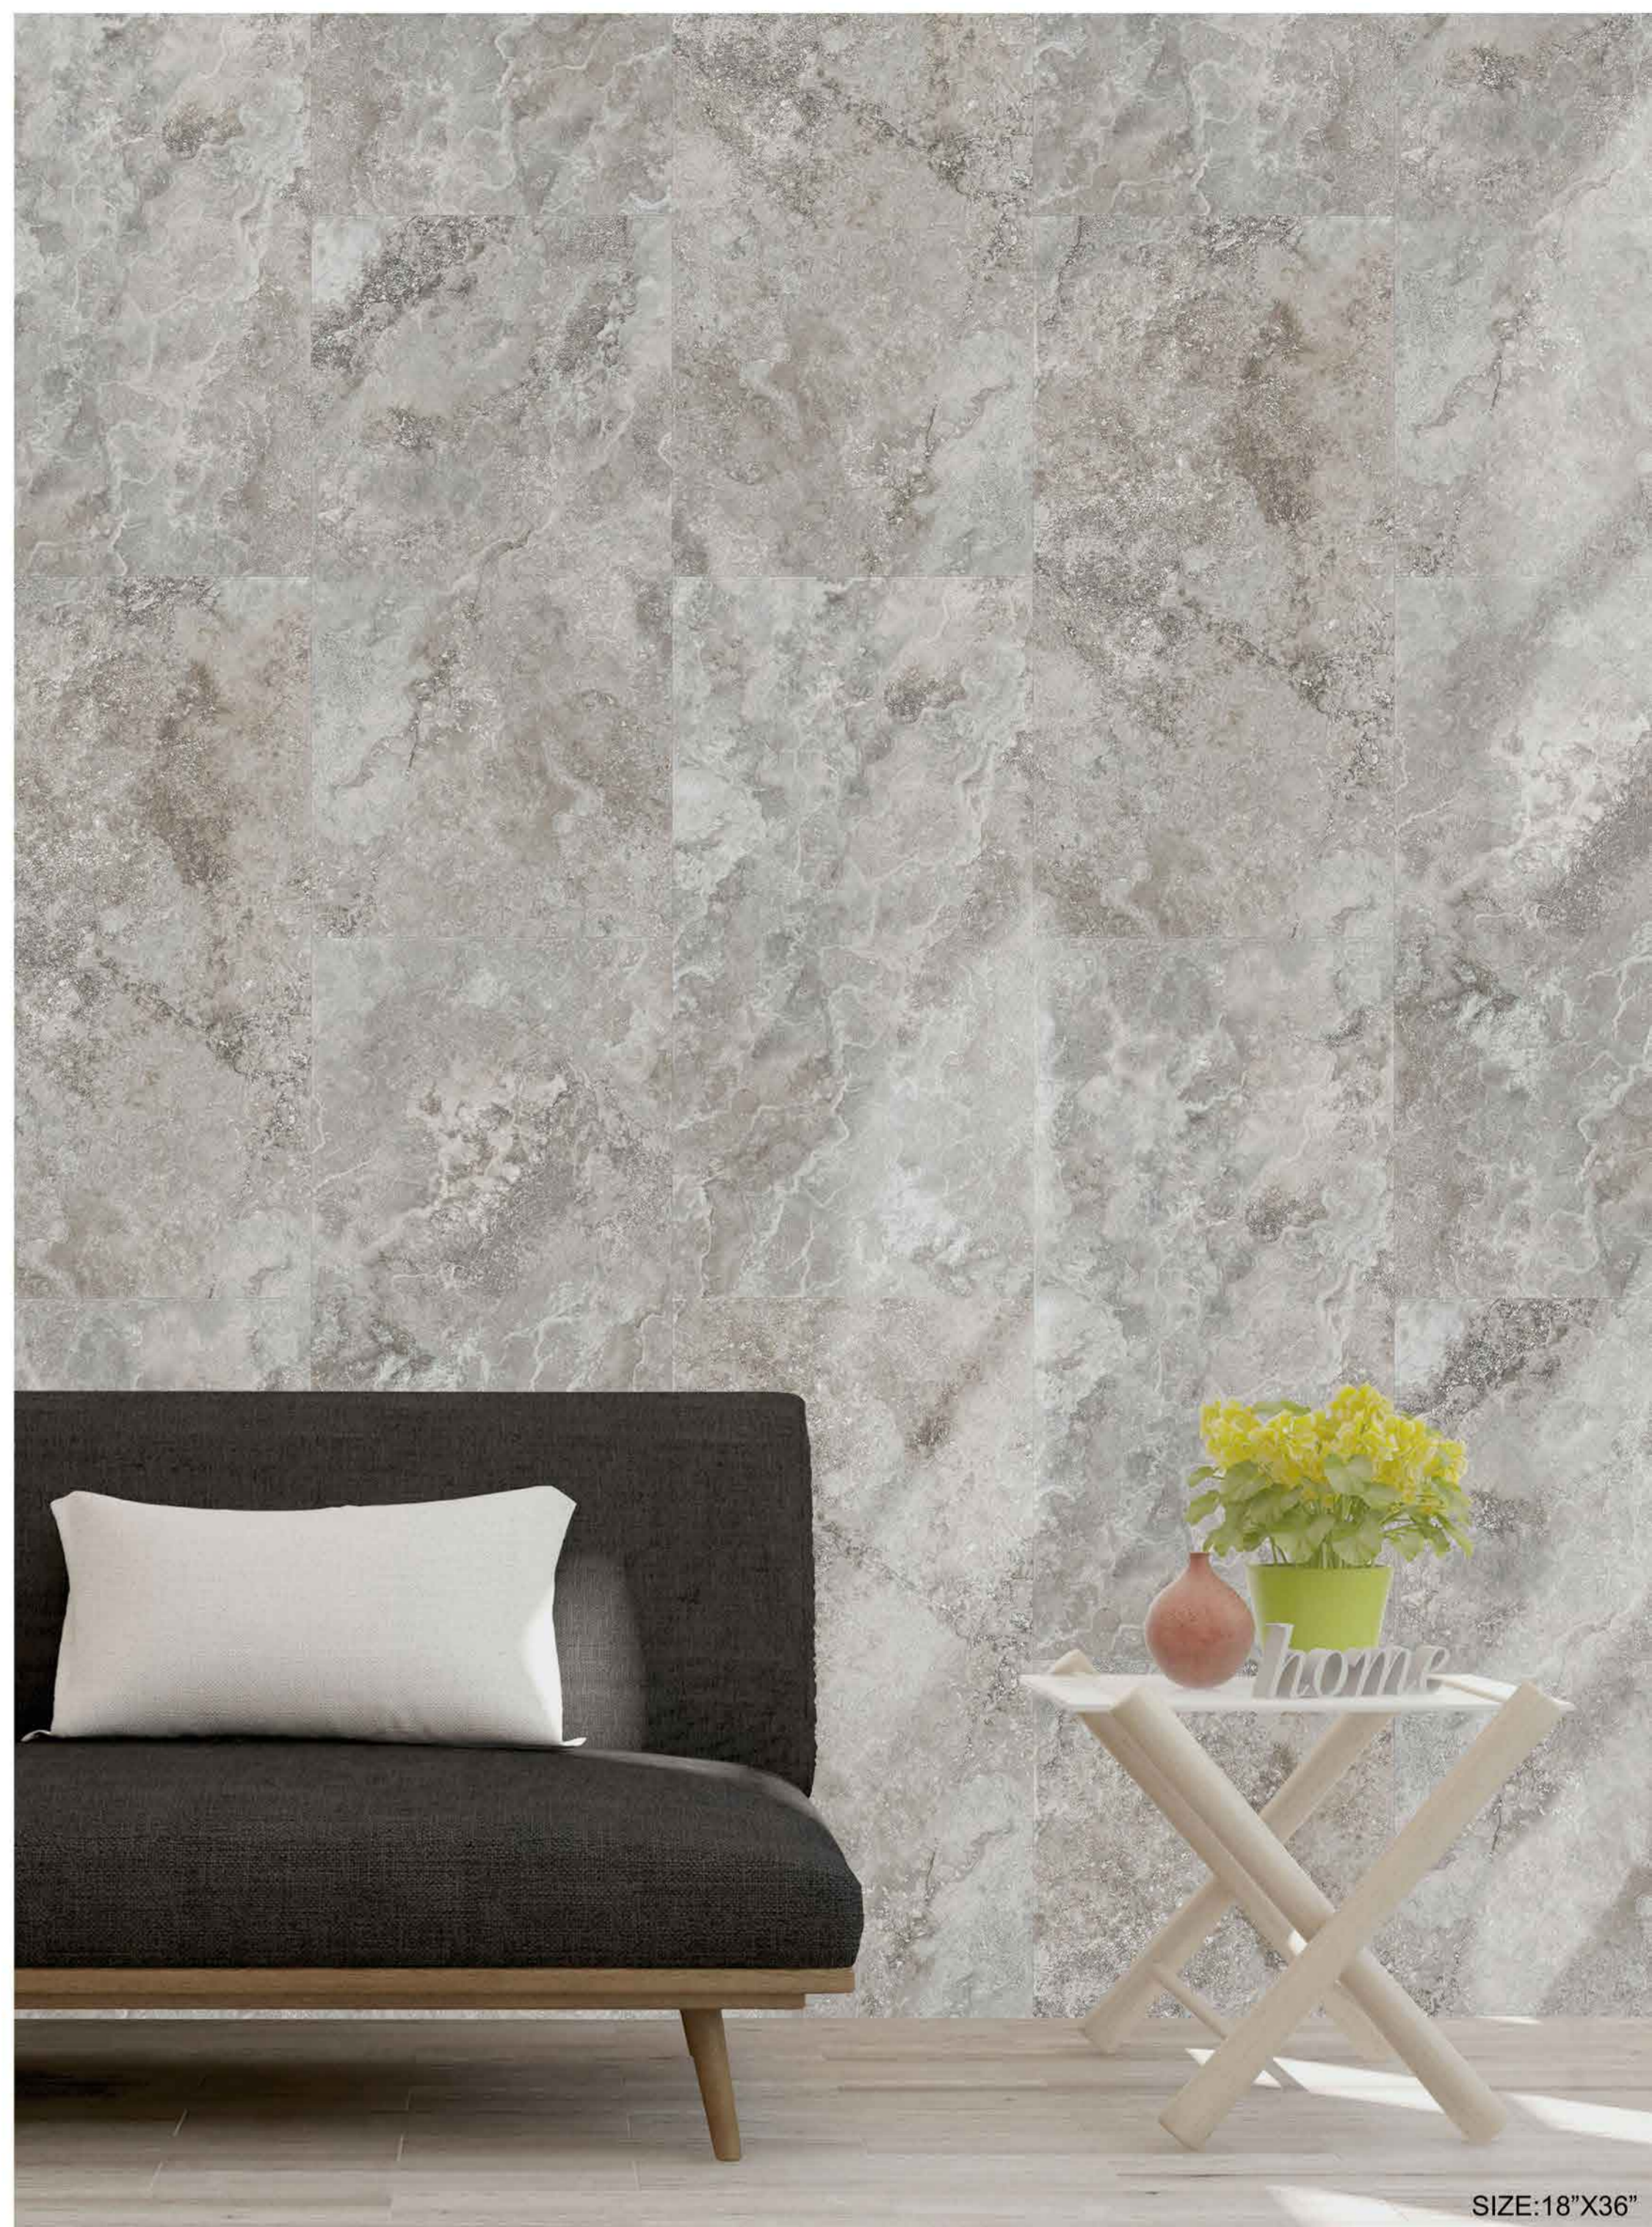

TMG-9341-ATARAXIA

TCP

In a beautiful gray and tawny slate with delicate veining and vibrant gravel-colored effect. This neutral look will add unwinding ambiance to any space.

TMG-D-9341-1