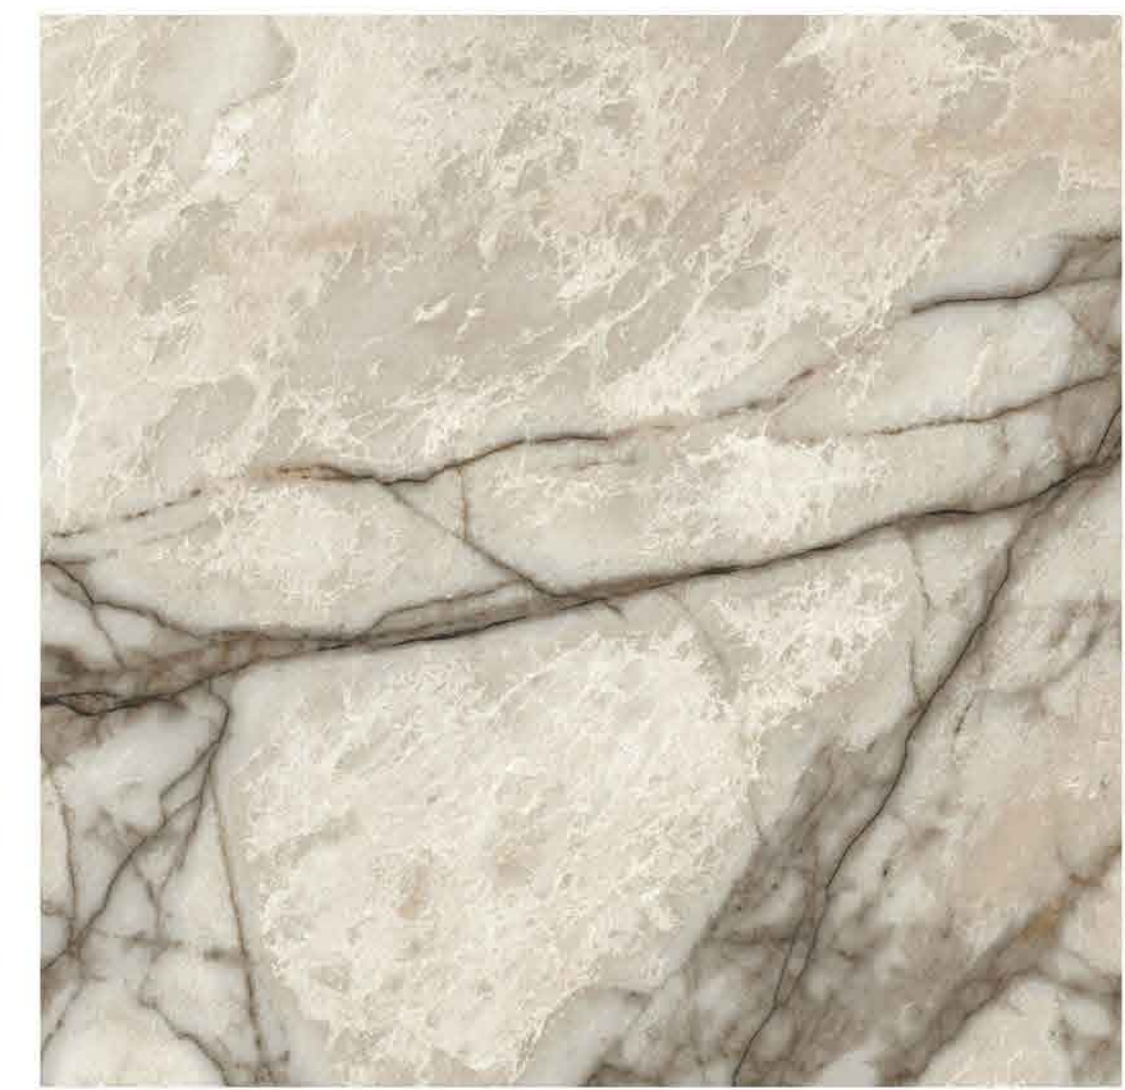

TCP

ZING MARBLE brings you an authentic stone effect that uses a mix of grey and silver hues to provide a vibrant, washed finish. It is versatile enough to work with in traditional and modern homes.

TMG-9361- DEESEA MARBLE

TCP

With its versatile large tiles, **DEESEA MARBLE** is given a contemporary twist with a striking color combination to any home setting.

TMG-9371 - MIST MARBLE

TCP

Beautiful gray and tawny slate with delicate veining. Bringing a touch of stylish elegance to the dynamic floor and adding a bright and airy based to any living space.