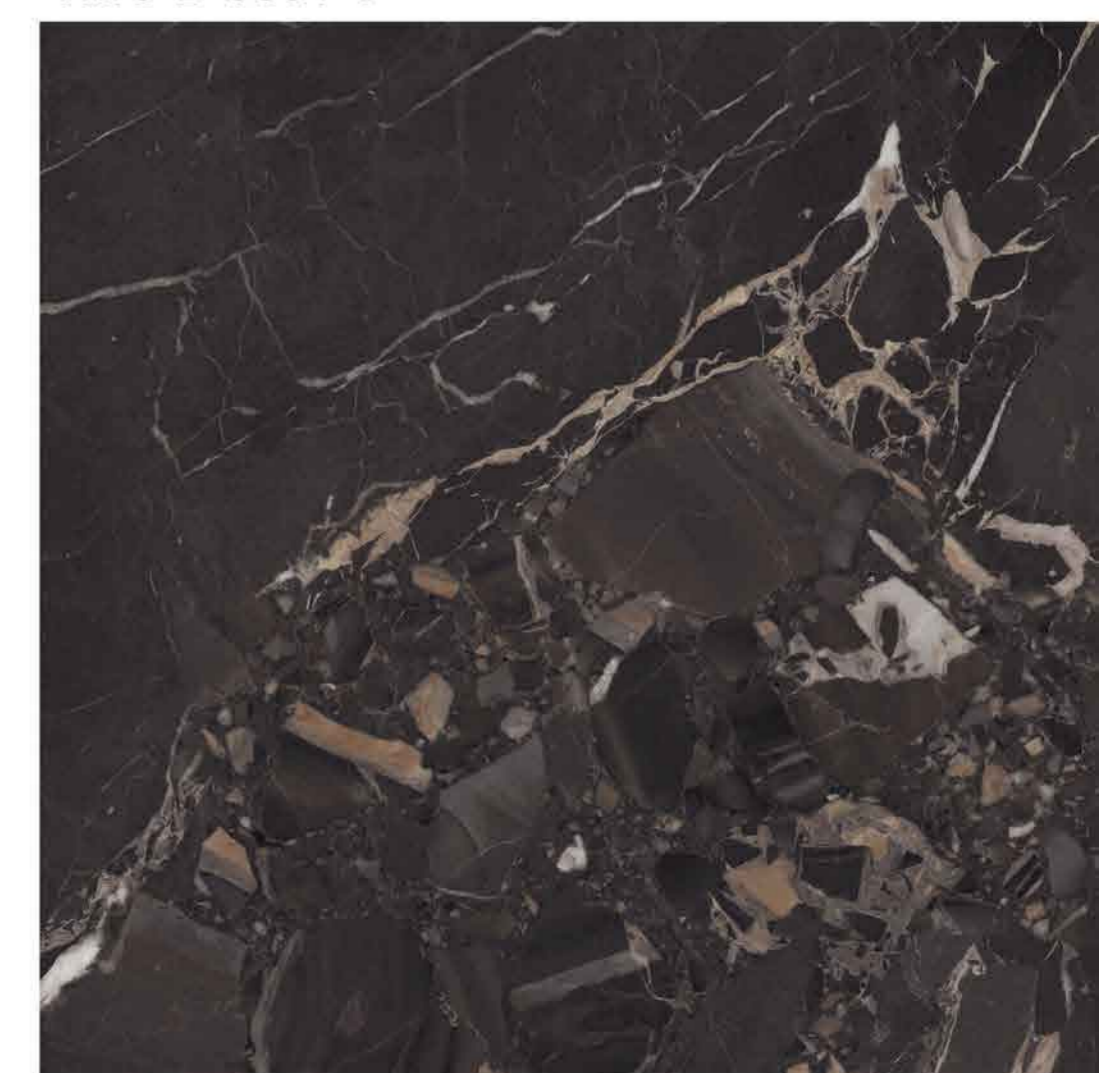

TAG-6341-HIRAETH

TAG-6351-COASTAL FOG

TMG-9331- AURORA

TCP

Thanks to the watercolor washed effect, it's perfectly suited for a dramatic look with contrasting earthy tones veining throughout for a really classic marble look.

TCP

ZING MARBLE brings you an authentic stone effect that uses a mix of grey and silver hues to provide a vibrant, washed finish. It is versatile enough to work with in traditional and modern homes.

TMG-9361- DEESEA MARBLE