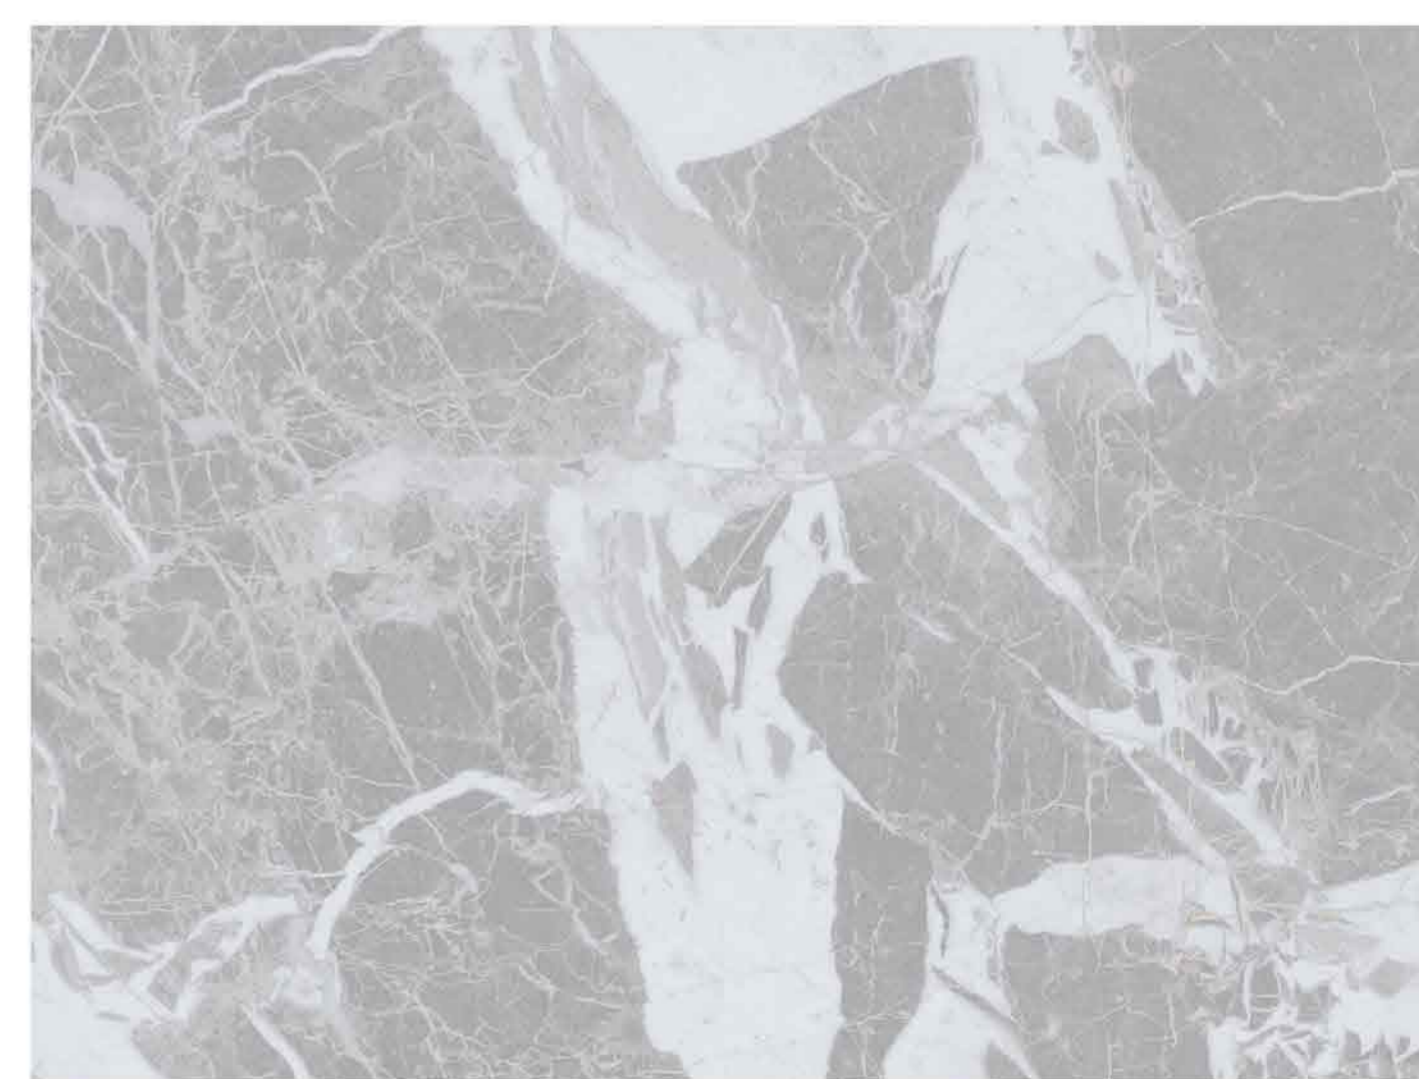

TCP

ZING MARBLE brings you an authentic stone effect that uses a mix of grey and silver hues to provide a vibrant, washed finish. It is versatile enough to work with in traditional and modern homes.

TMG-9361- DEESEA MARBLE

TCP

With its versatile large tiles, **DEESEA MARBLE** is given a contemporary twist with a striking color combination to any home setting.

TMG-9371 - MIST MARBLE

TCP

Beautiful gray and tawny slate with delicate veining. Bringing a touch of stylish elegance to the dynamic floor and adding a bright and airy based to any living space.