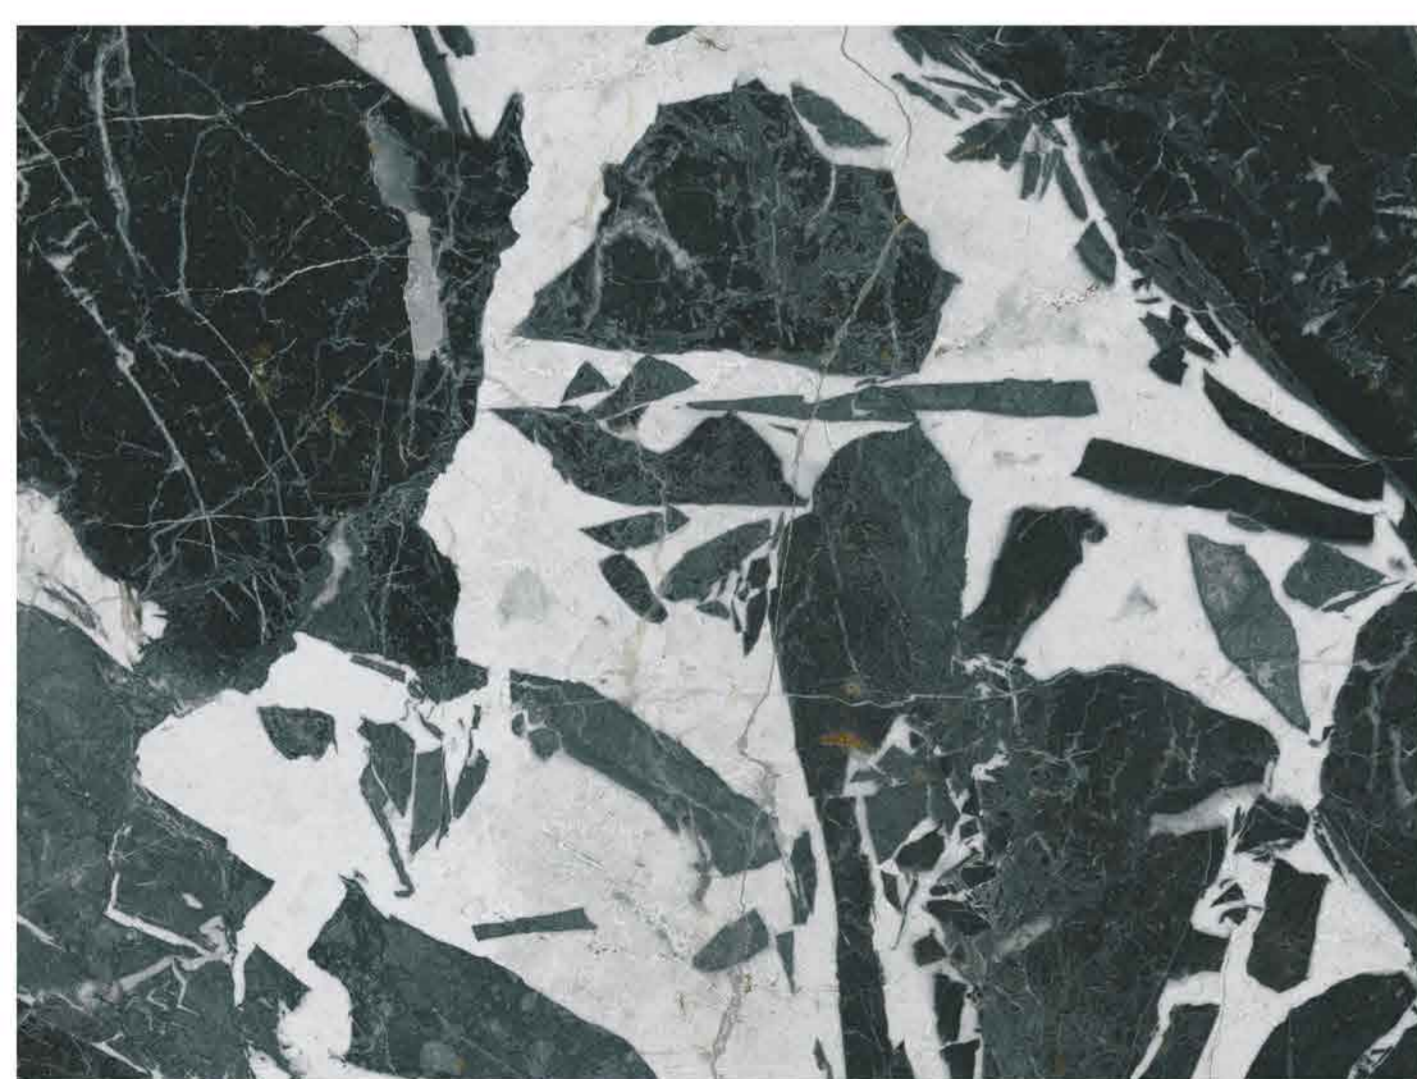

TMG-9361- DEESEA MARBLE

TCP

With its versatile large tiles, **DEESEA MARBLE** is given a contemporary twist with a striking color combination to any home setting.