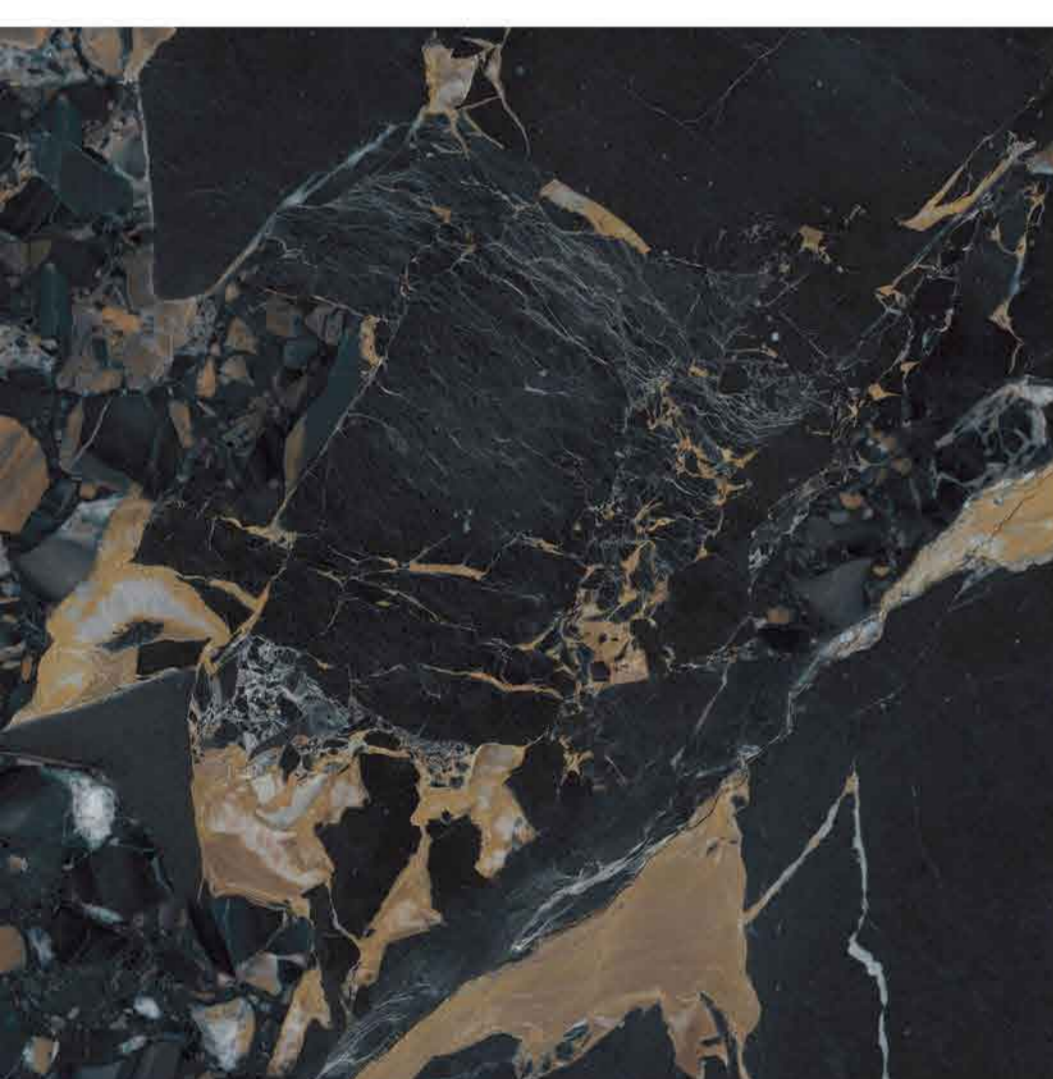

TAG-6341-HIRAETH

TAG-6351-COASTAL FOG

TMG-9331- AURORA

TCP

Thanks to the watercolor washed effect, it's perfectly suited for a dramatic look with contrasting earthy tones veining throughout for a really classic marble look.

TCP

ZING MARBLE brings you an authentic stone effect that uses a mix of grey and silver hues to provide a vibrant, washed finish. It is versatile enough to work with in traditional and modern homes.

TMG-9361- DEESEA MARBLE