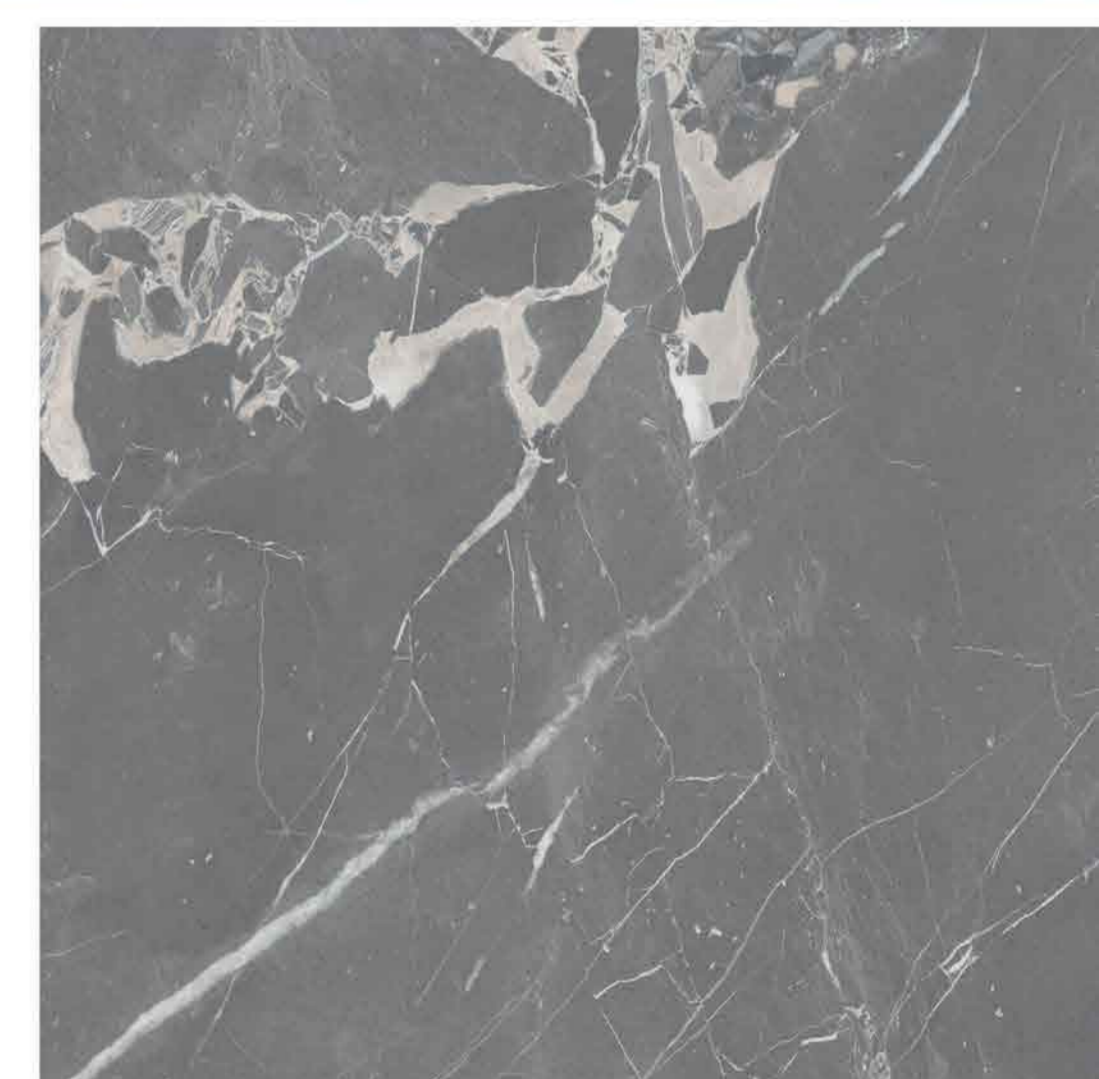

TAG-6341-HIRAETH

TAG-6351-COASTAL FOG

TMG-9331- AURORA

TCP

Thanks to the watercolor washed effect, it's perfectly suited for a dramatic look with contrasting earthy tones veining throughout for a really classic marble look.