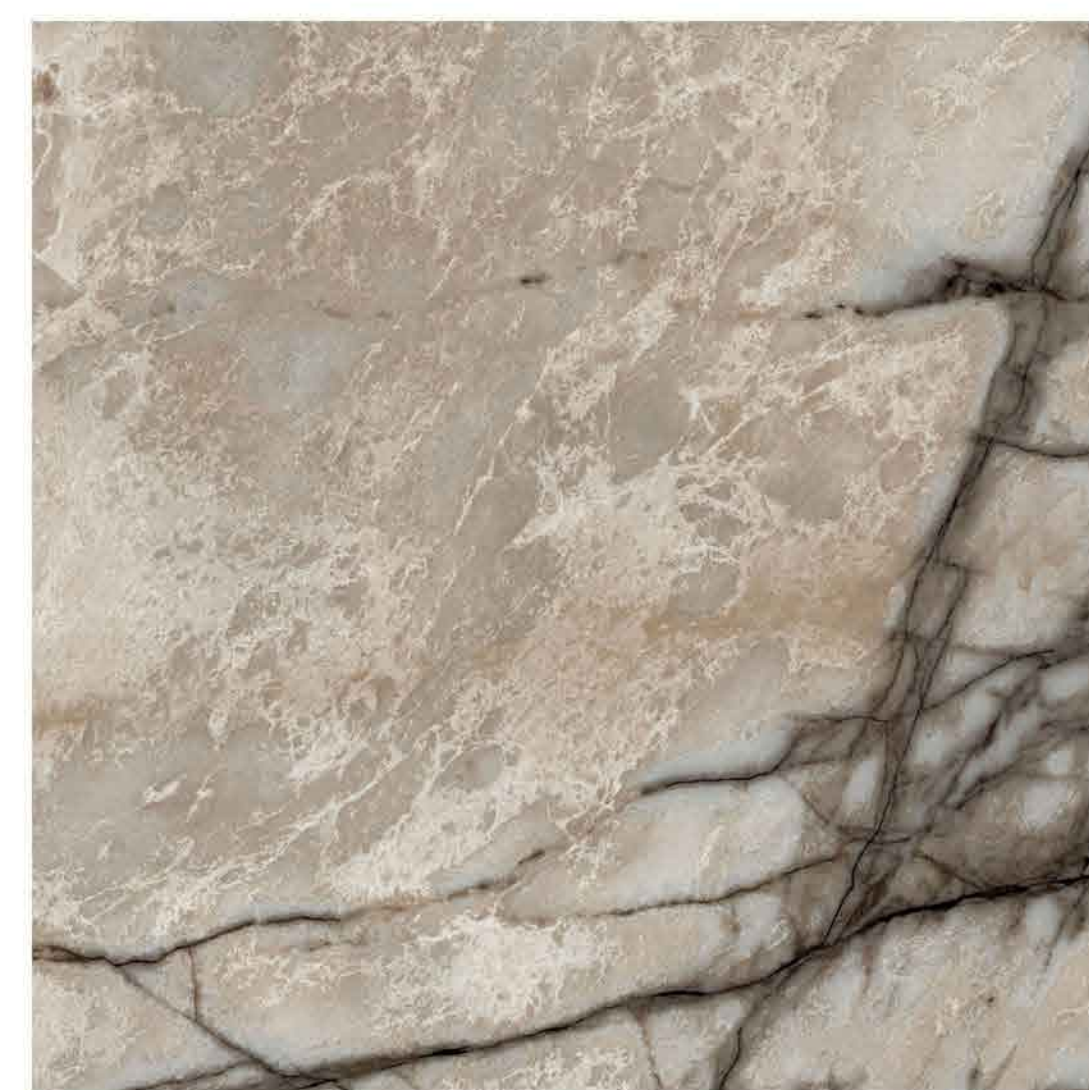

TCP

ZING MARBLE brings you an authentic stone effect that uses a mix of grey and silver hues to provide a vibrant, washed finish. It is versatile enough to work with in traditional and modern homes.

TMG-9361- DEESEA MARBLE

TCP

With its versatile large tiles, **DEESEA MARBLE** is given a contemporary twist with a striking color combination to any home setting.

TMG-9371 - MIST MARBLE

TCP

Beautiful gray and tawny slate with delicate veining. Bringing a touch of stylish elegance to the dynamic floor and adding a bright and airy based to any living space.