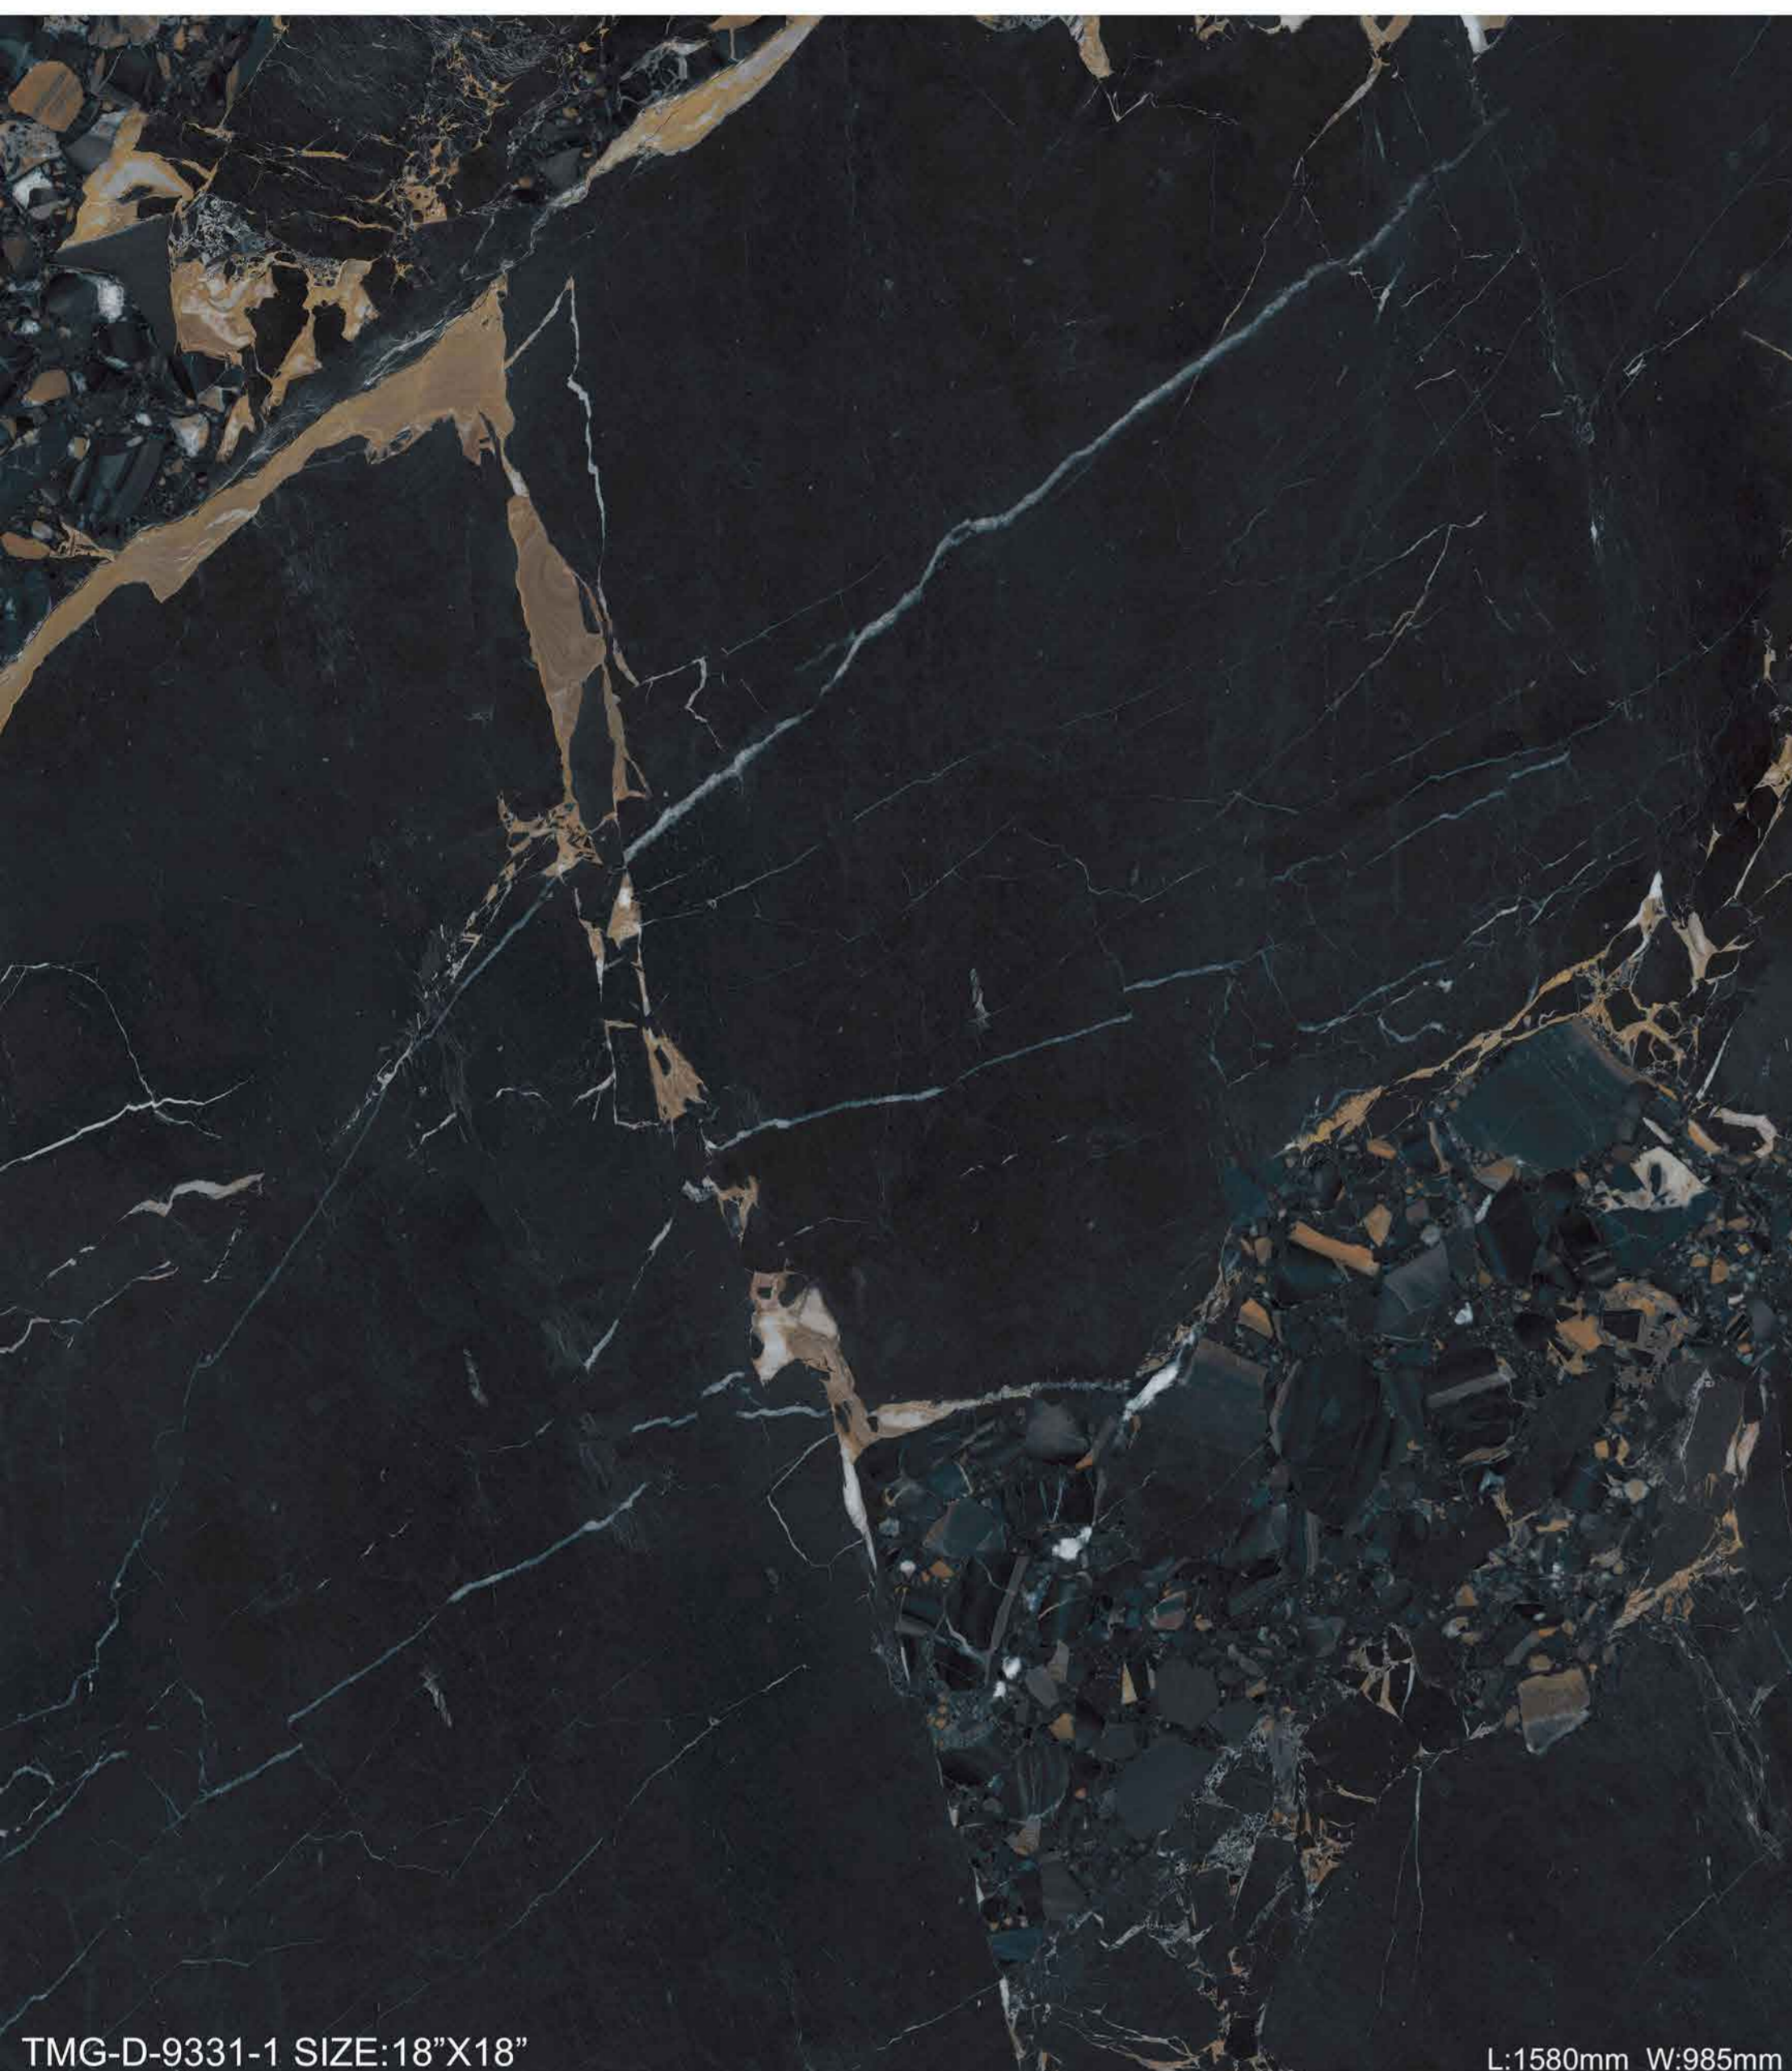

TAG-6341-HIRAETH

TAG-6351-COASTAL FOG

TMG-9331- AURORA

TCP

Thanks to the watercolor washed effect, it's perfectly suited for a dramatic look with contrasting earthy tones veining throughout for a really classic marble look.

TCP

ZING MARBLE brings you an authentic stone effect that uses a mix of grey and silver hues to provide a vibrant, washed finish. It is versatile enough to work with in traditional and modern homes.

TMG-9361- DEESEA MARBLE