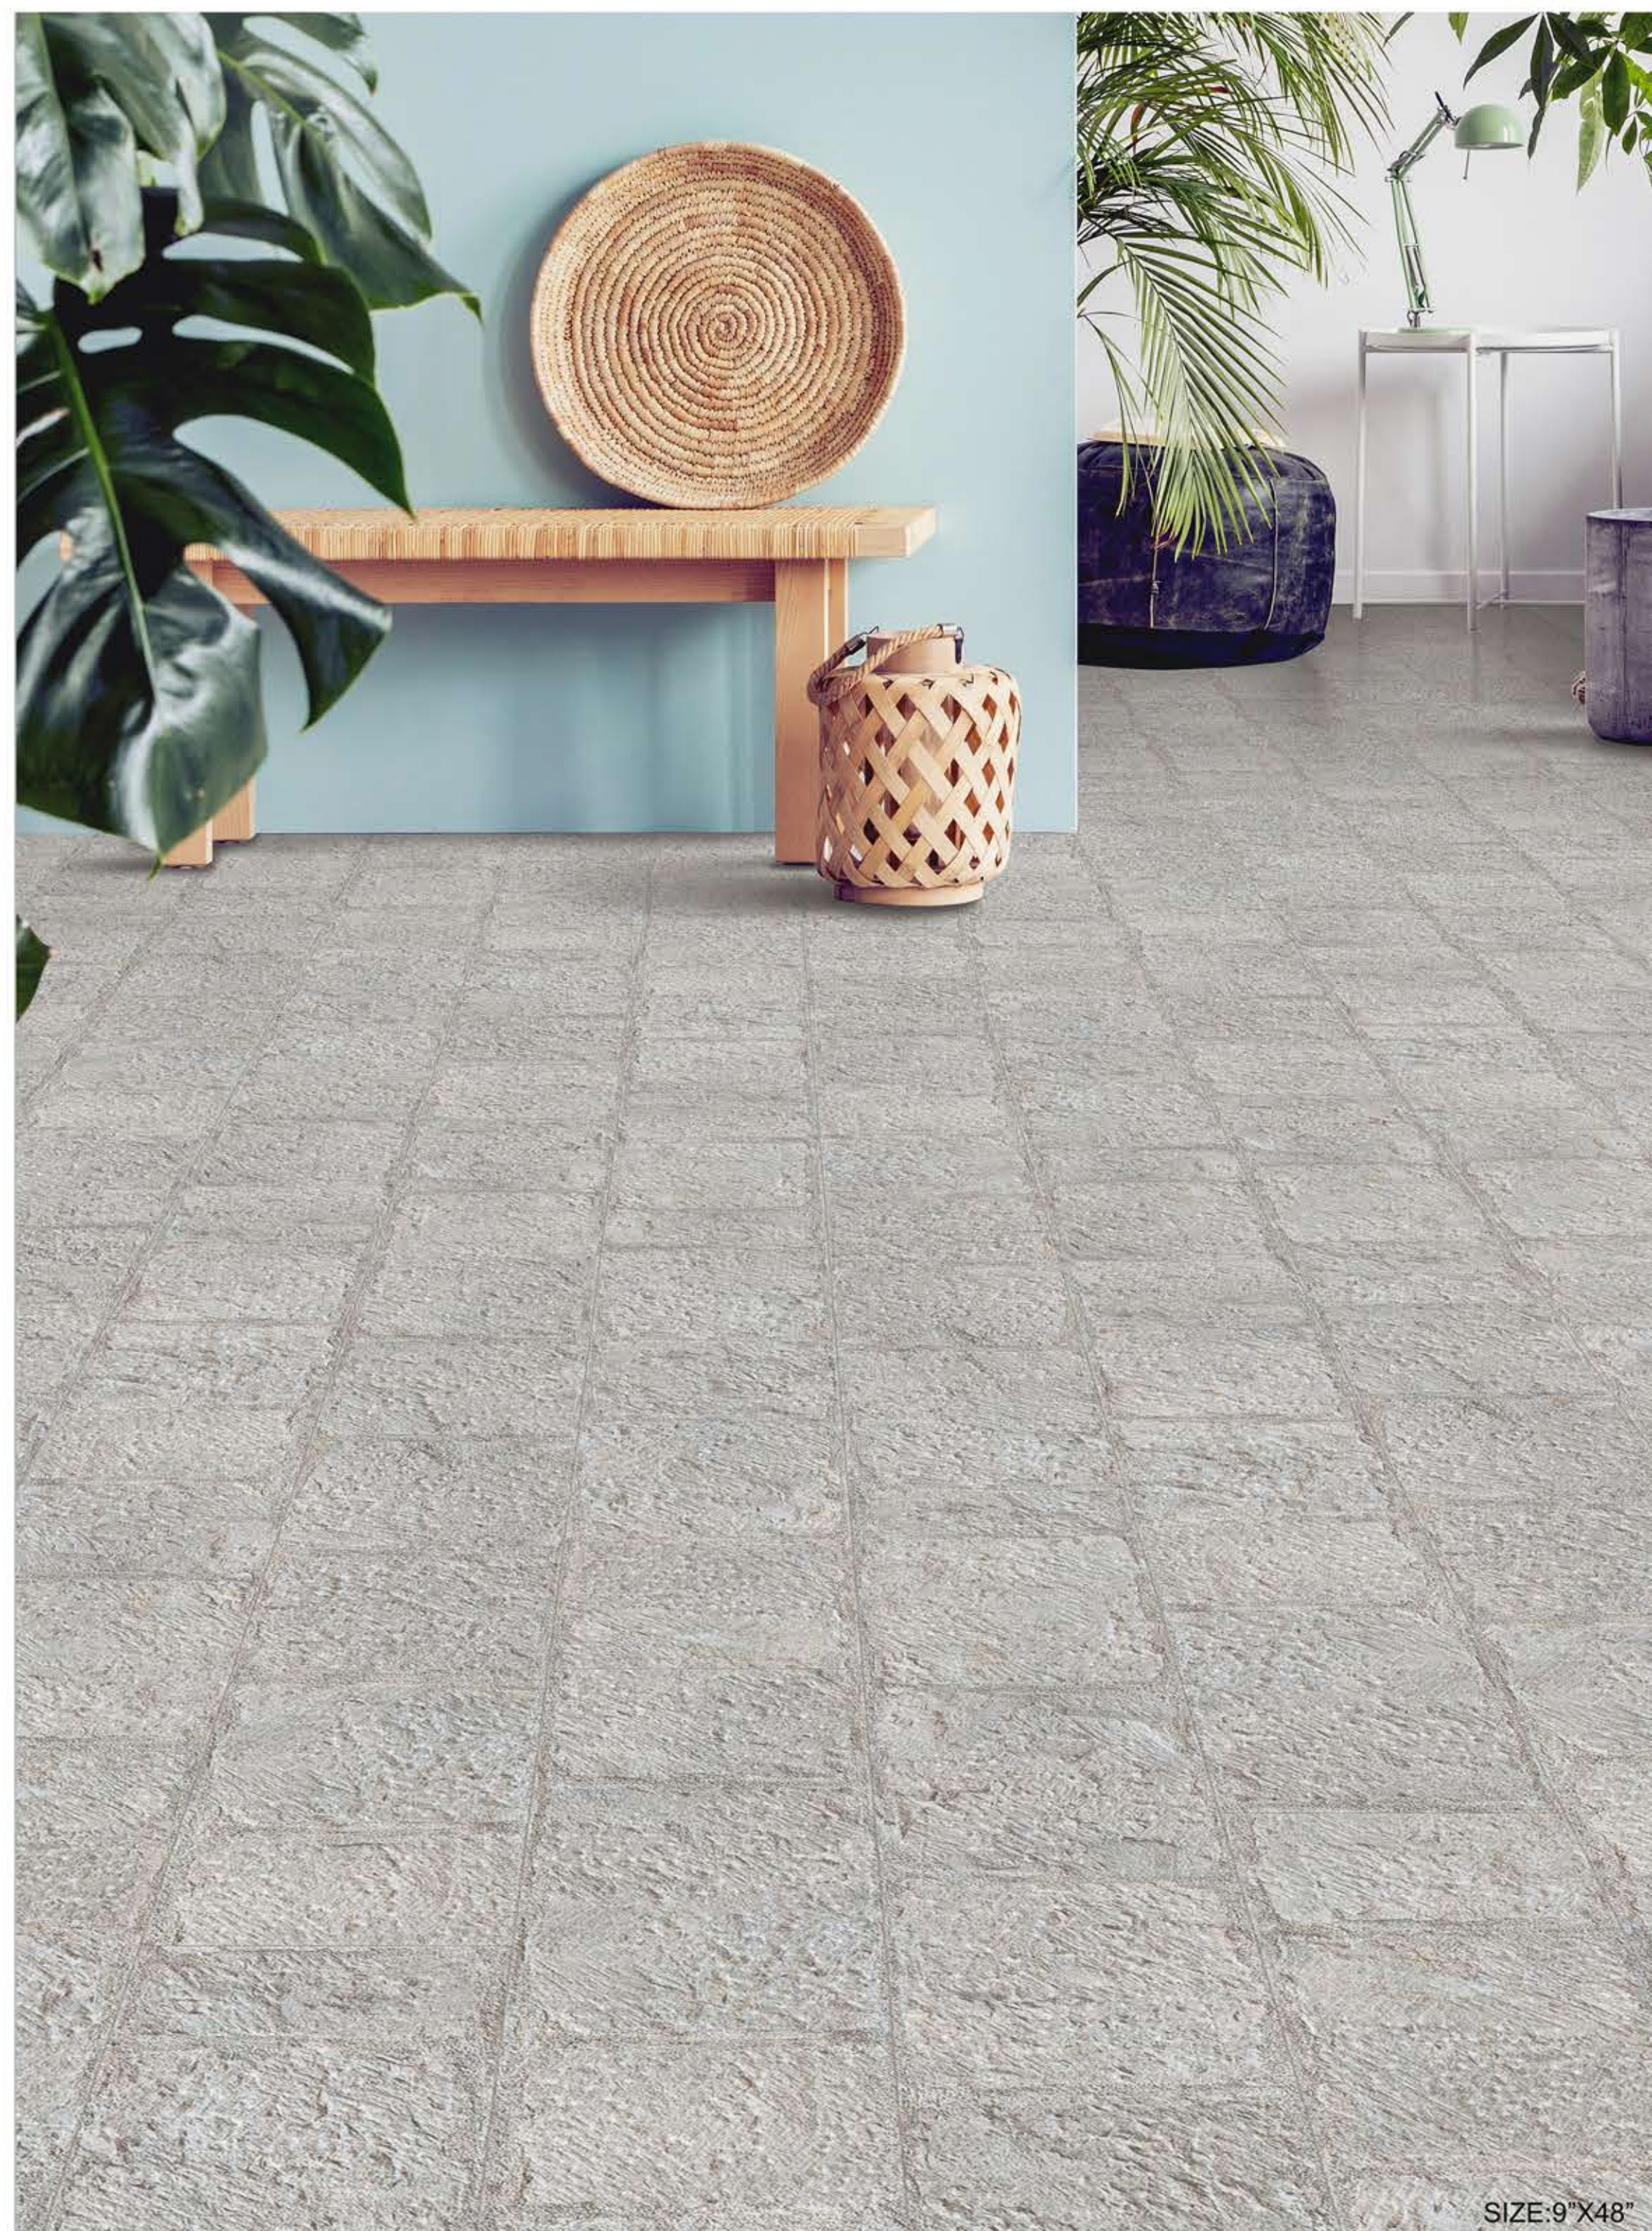

# TM-9451 - MELVILLE STONE

Melville Stone presents a stable and reliable design style. The surface of natural weathering patterns makes it strong and unique.