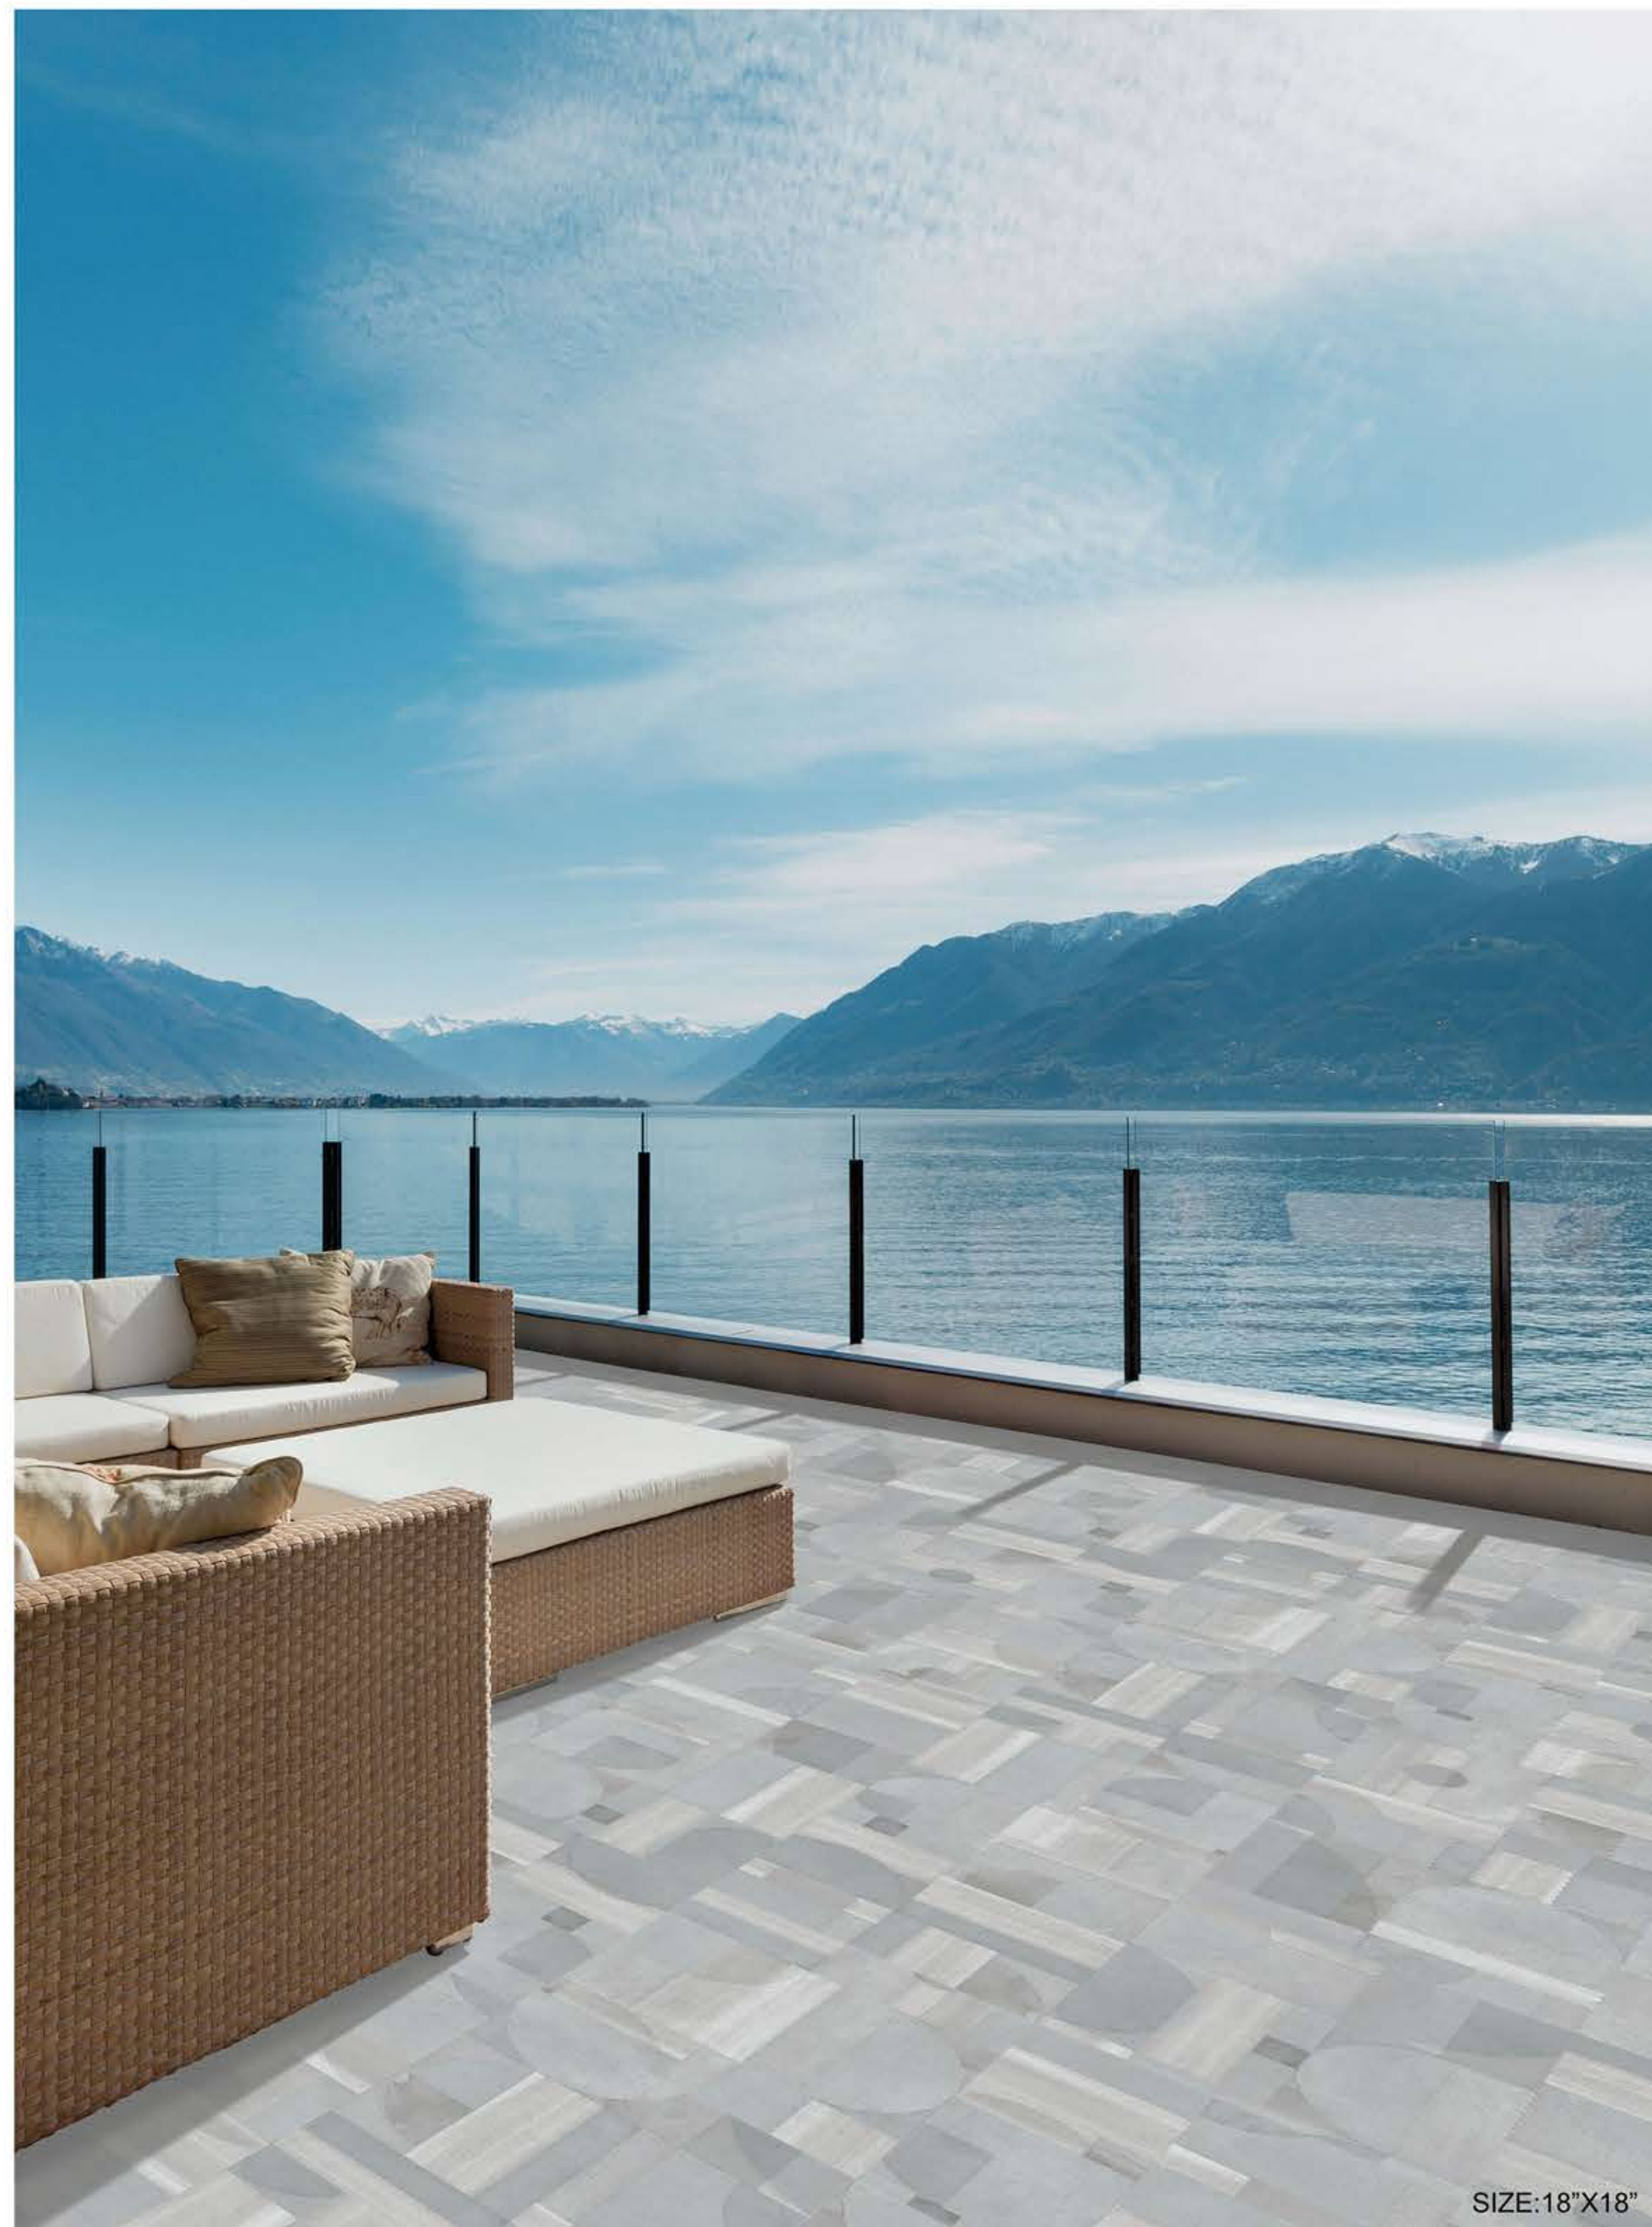

# TA-6531-SUNWING

TCP

With a monochrome palette of gray shades and the stylish combination of geometric forms, curves and crests, **SUNWING** creates a contemporary statement tiles.