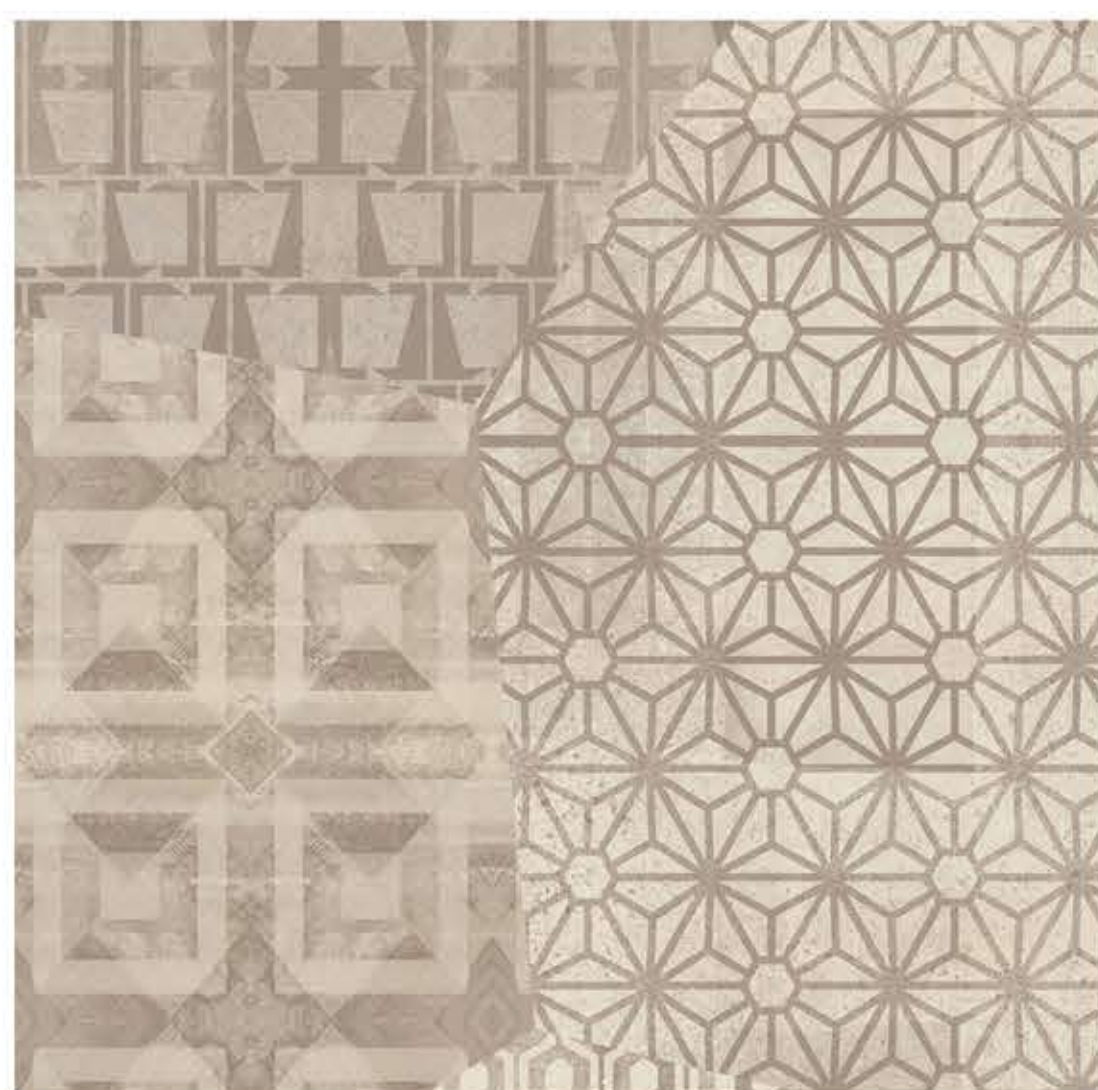

# TA-6691 - DONNELL

TCP

The classical patterns are collaged as modern and stylish artwork to spirit your life.