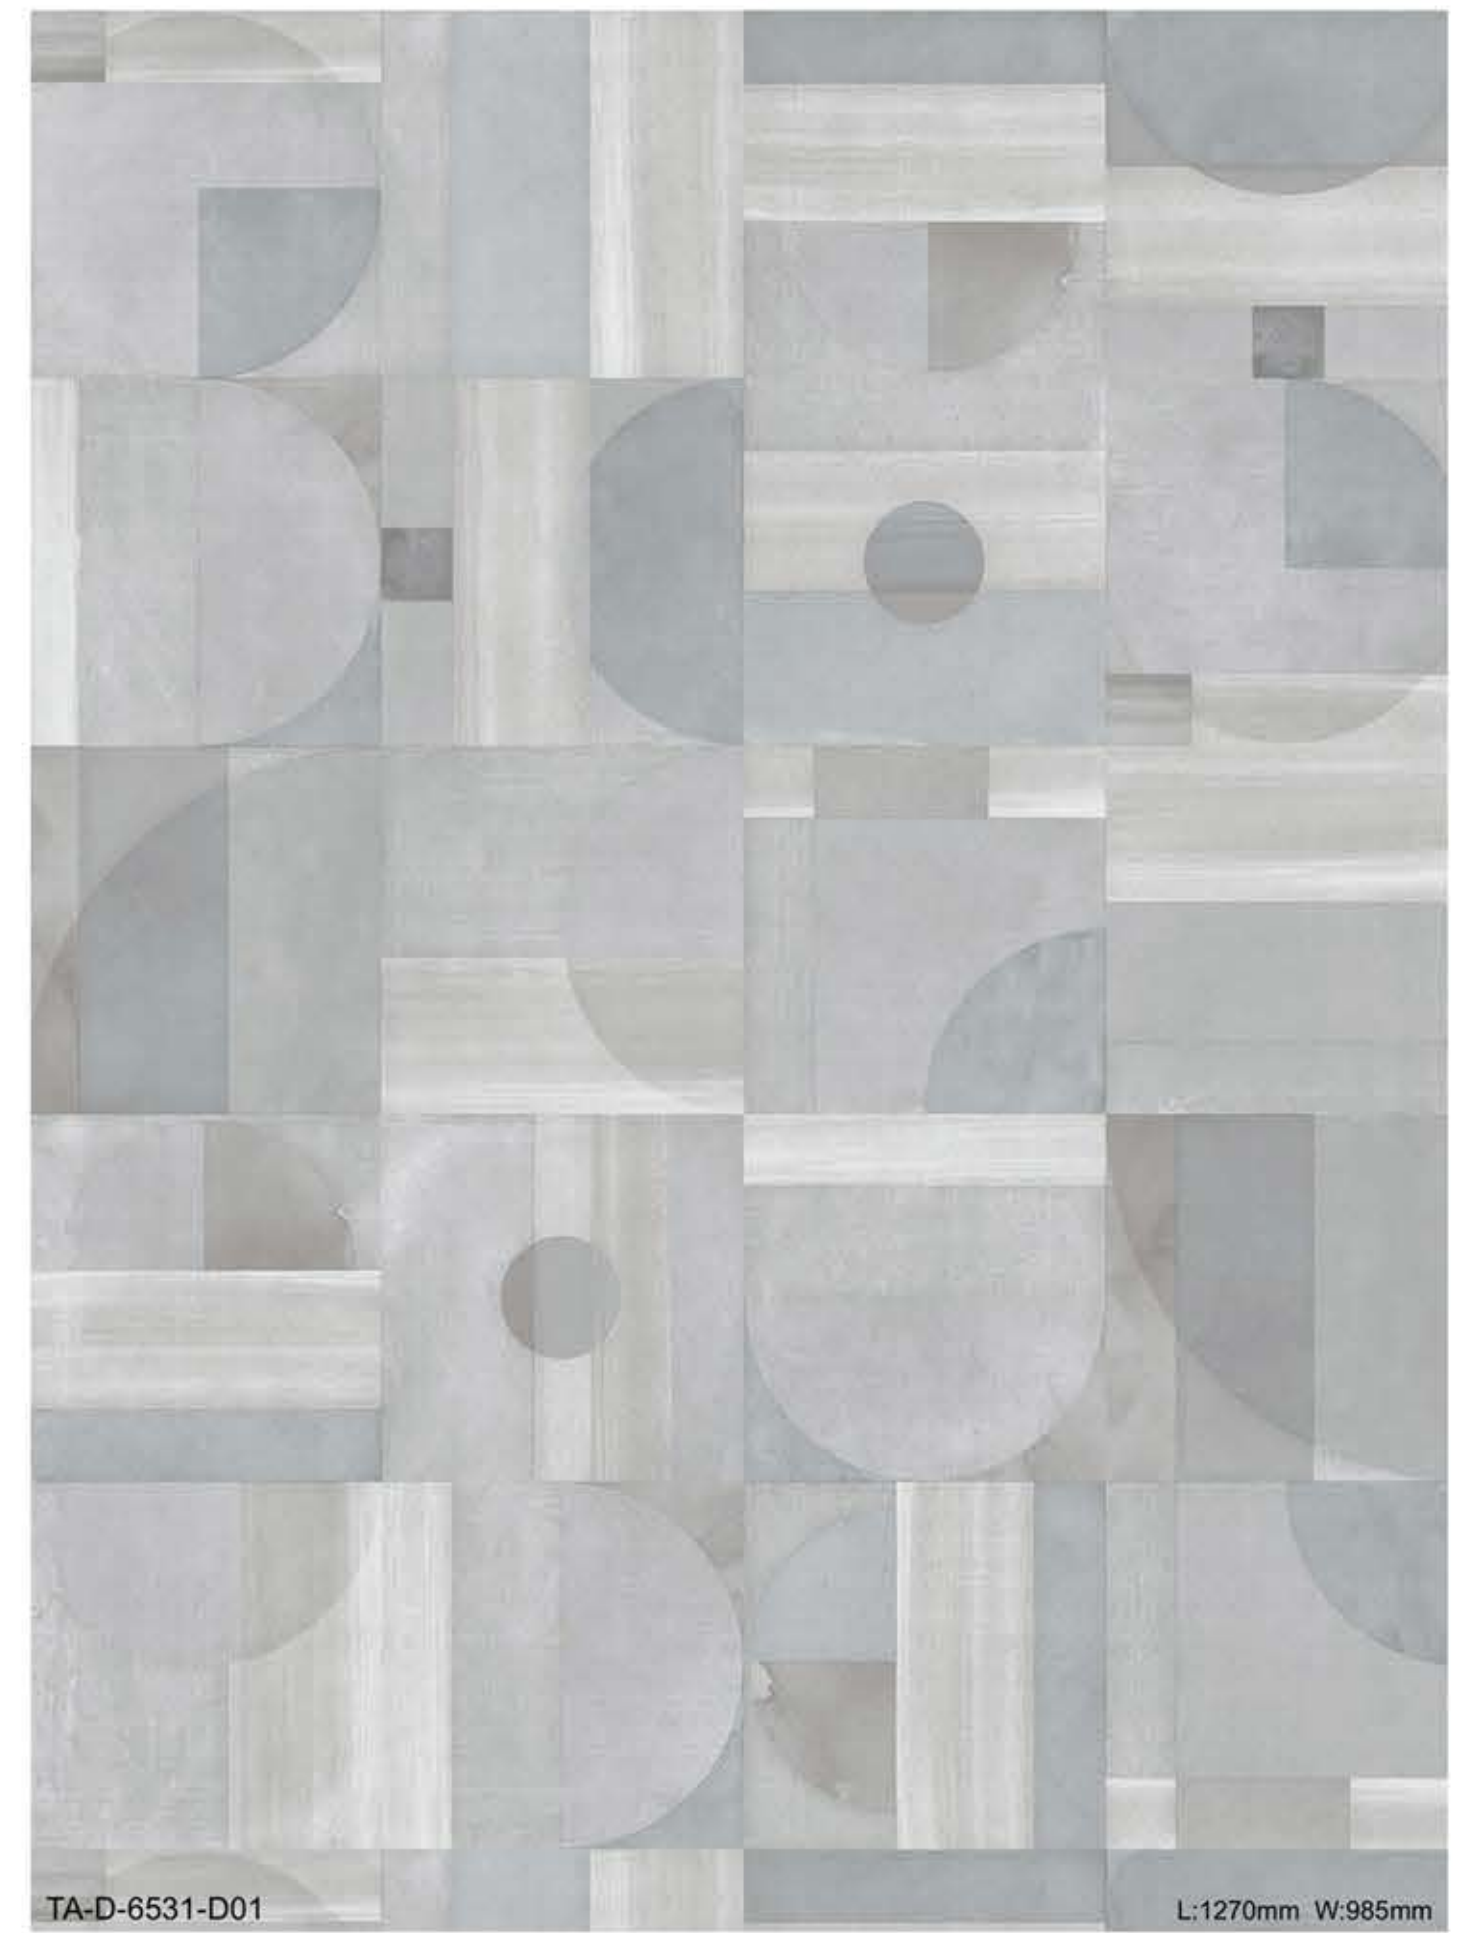

TA-6531 - SUNWING