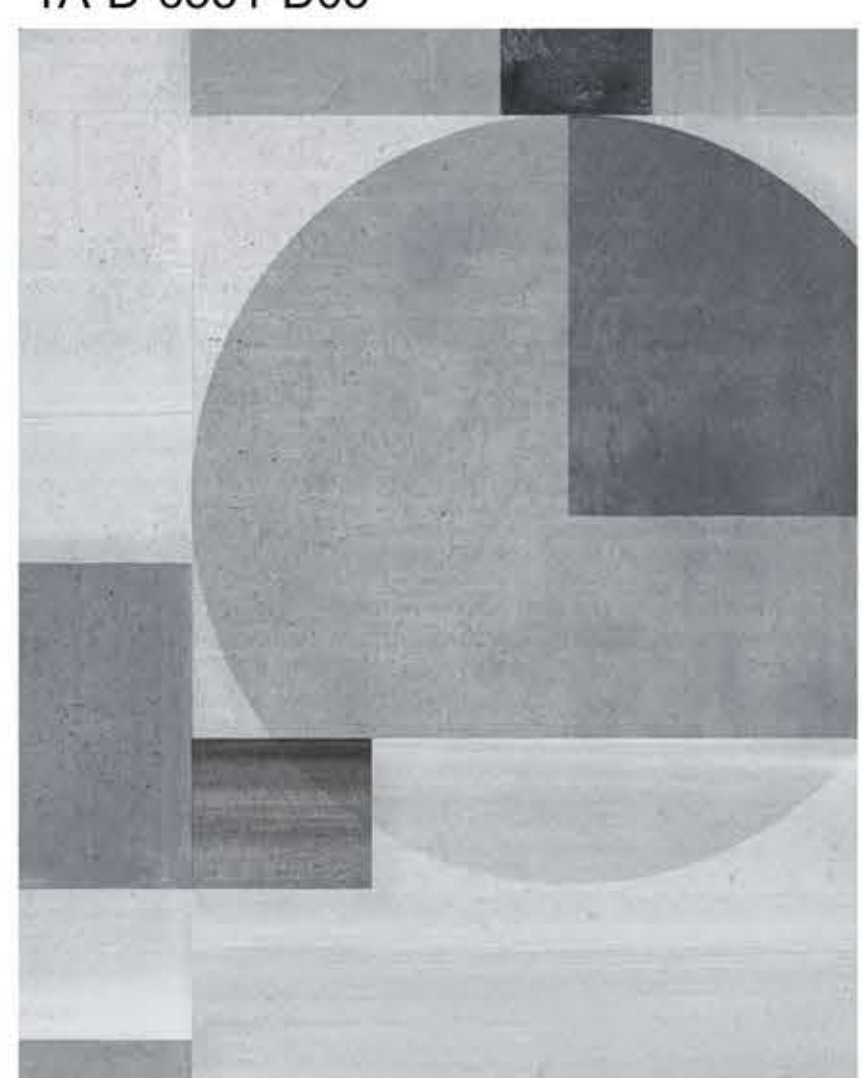

# TA-6531-SUNWING

TCP

With a monochrome palette of gray shades and the stylish combination of geometric forms, curves and crests, **SUNWING** creates a contemporary statement tiles.