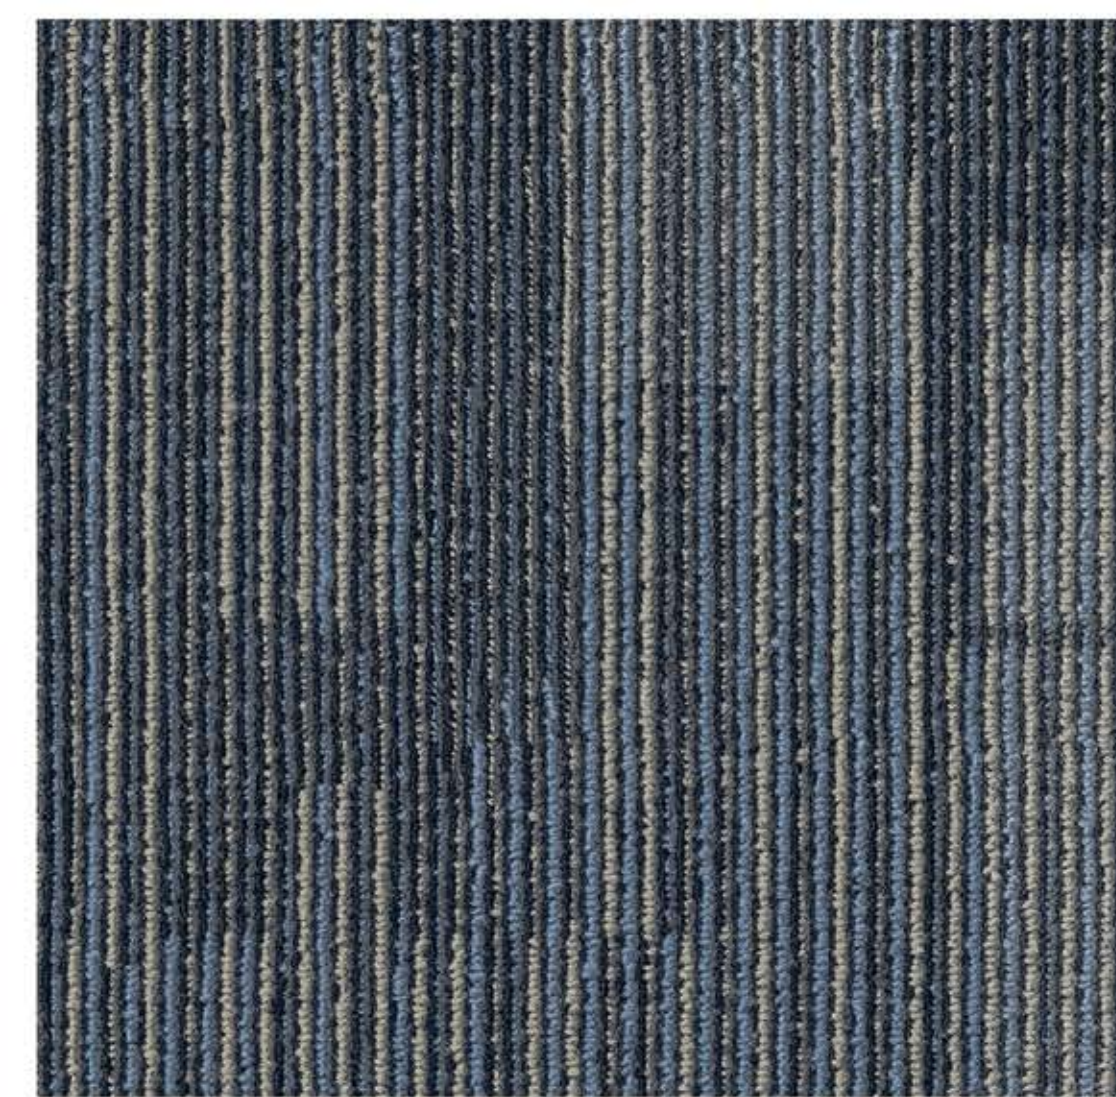

TA-D-6681-D08