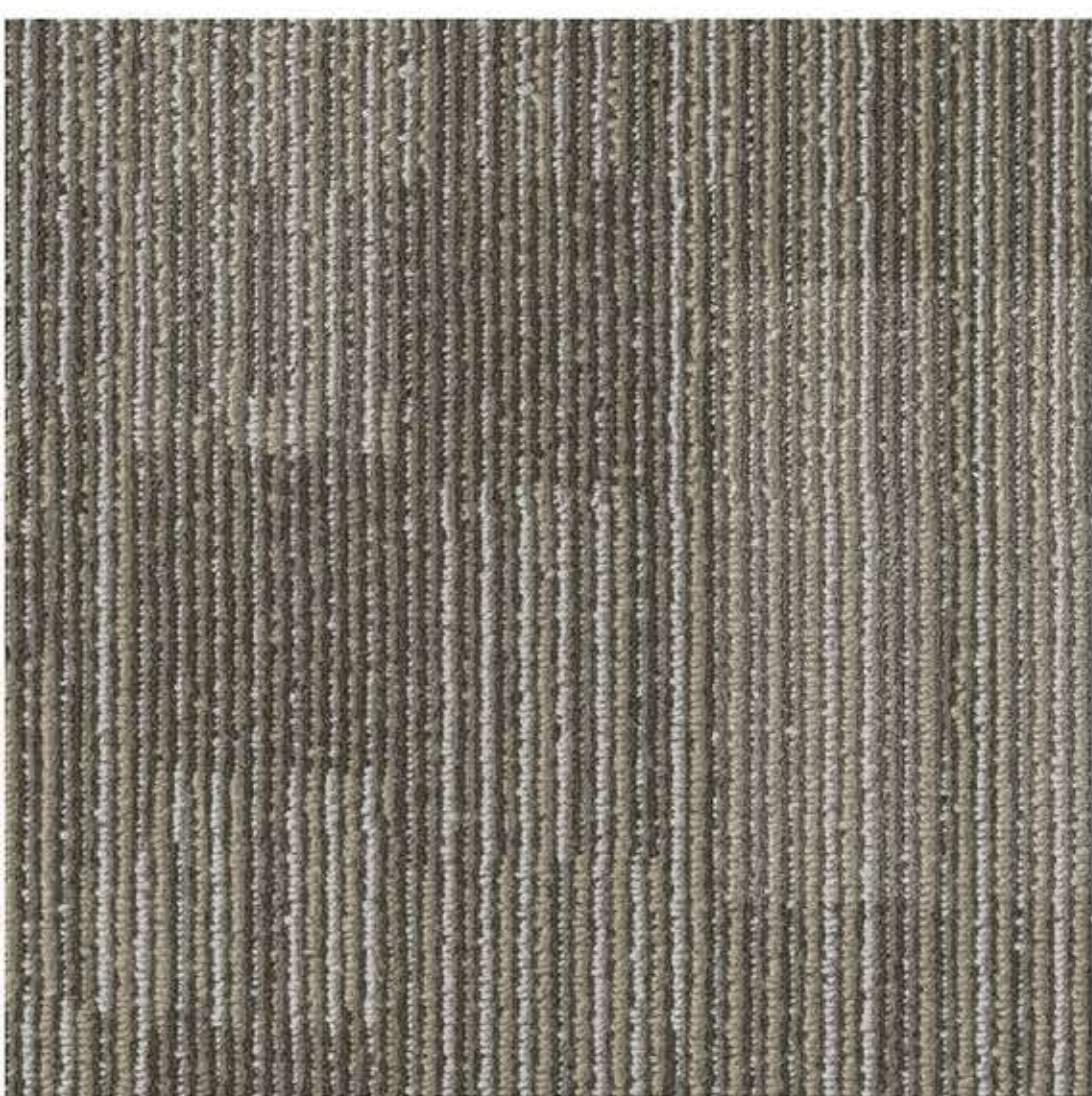

# TA-6681 - ELMONT

The carpet design pattern is suited to any kind of interior. It presents a laid-back lifestyle whenever you stay and you will feel great.

TA-D-6681-D01

TA-D-6681-D02

TA-D-6681-D03

TA-D-6681-D04