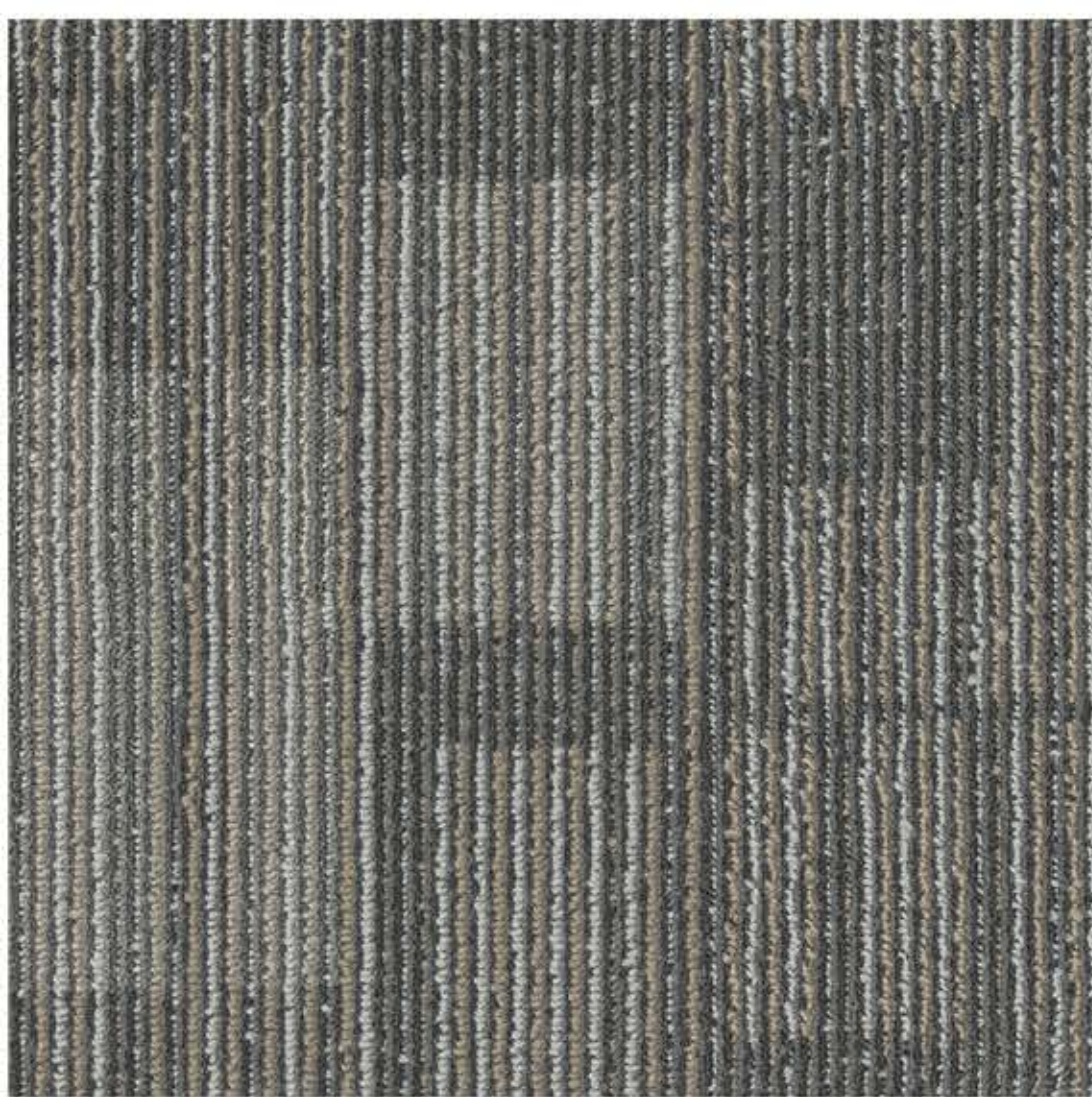

# TA-6681 - ELMONT

The carpet design pattern is suited to any kind of interior. It presents a laid-back lifestyle whenever you stay and you will feel great.

TA-D-6681-D01

TA-D-6681-D02

TA-D-6681-D03

TA-D-6681-D04