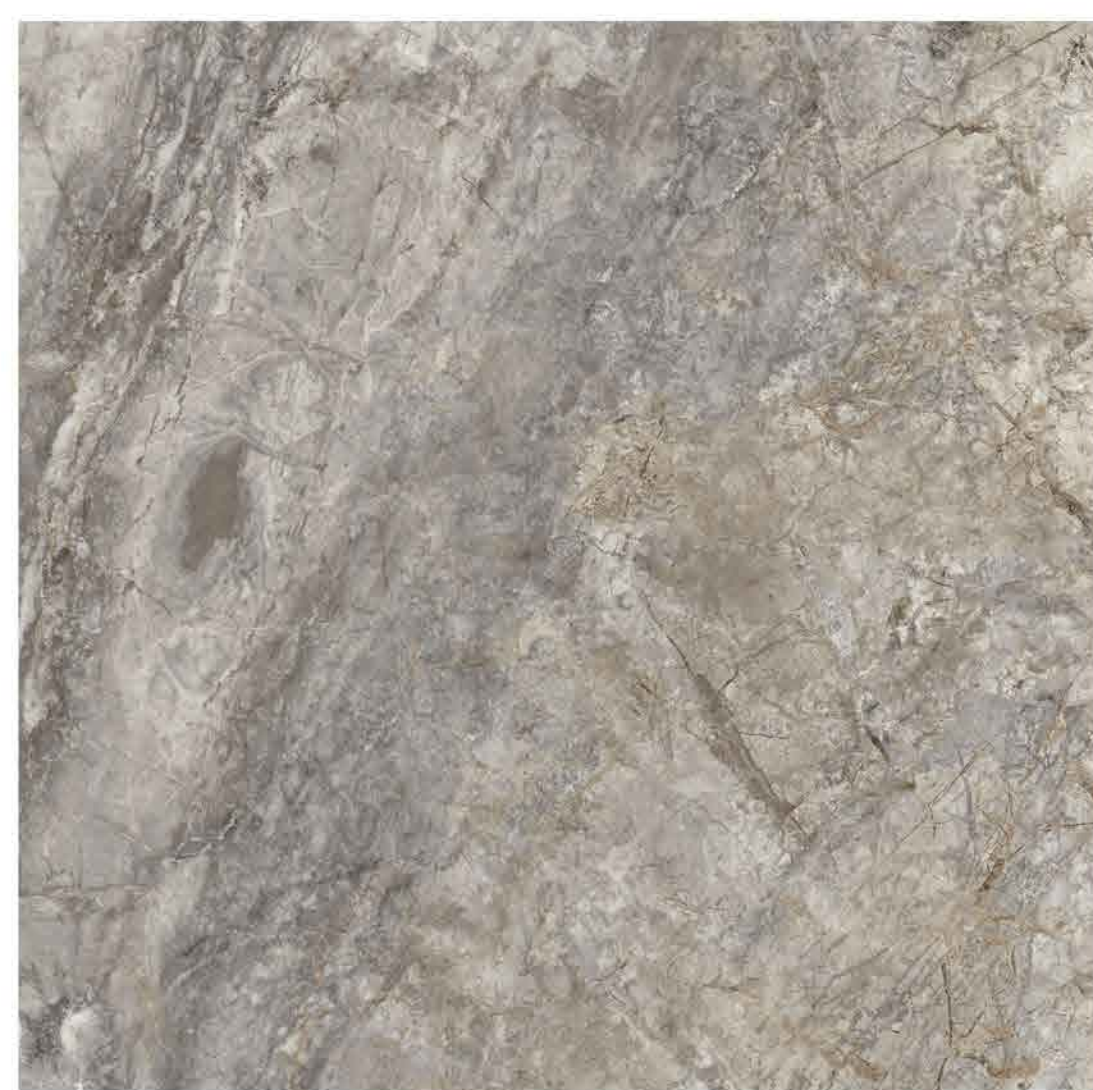

TMG-9241 - ARMANI MARBLE

TCP

Smoky charcoal and carbon tones blend, the texture is subtle and not overly sophisticated. Fine veining lines are scattered on dark grizzly tones to give a sense of understand and luxurious.

TMG-9251 - SLIVER STORM

In a rich color combination of beautiful light cream and charcoal brown veining, detailed with a tiny amount of thin ashen gray fibers diffused through the oyster based surface.