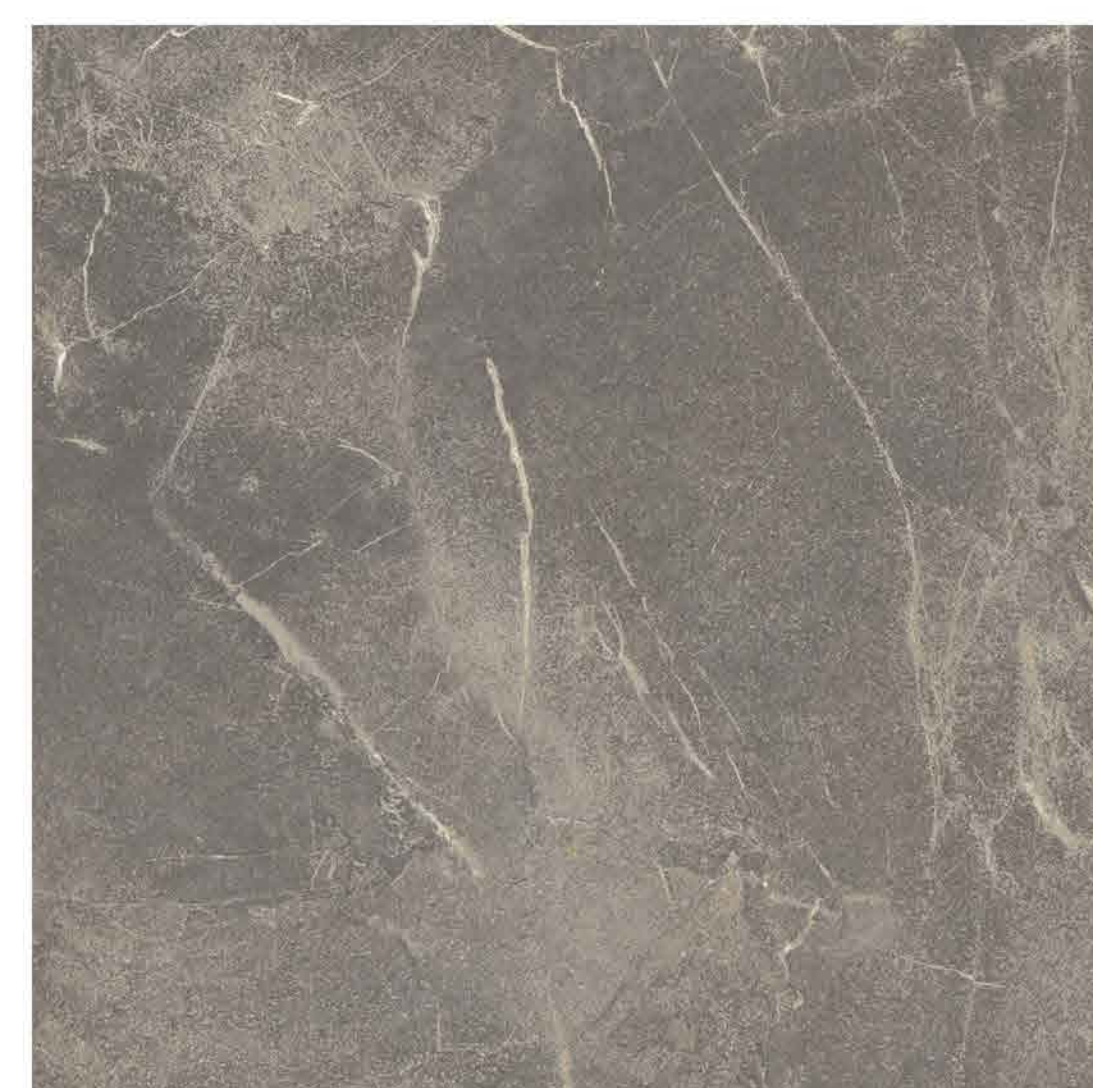

TAG-6221 - RUST

TAG-6231 - FABRIC

TMG-9201 - GALAXY

TCP

Add an elegant sliver shadow to the timeless marble effect with the neutral white grain, the sheen surface will give a modern interpretation of one of the most iconic.

TMG-9251 - SLIVER STORM

In a rich color combination of beautiful light cream and charcoal brown veining, detailed with a tiny amount of thin ashen gray fibers diffused through the oyster based surface.