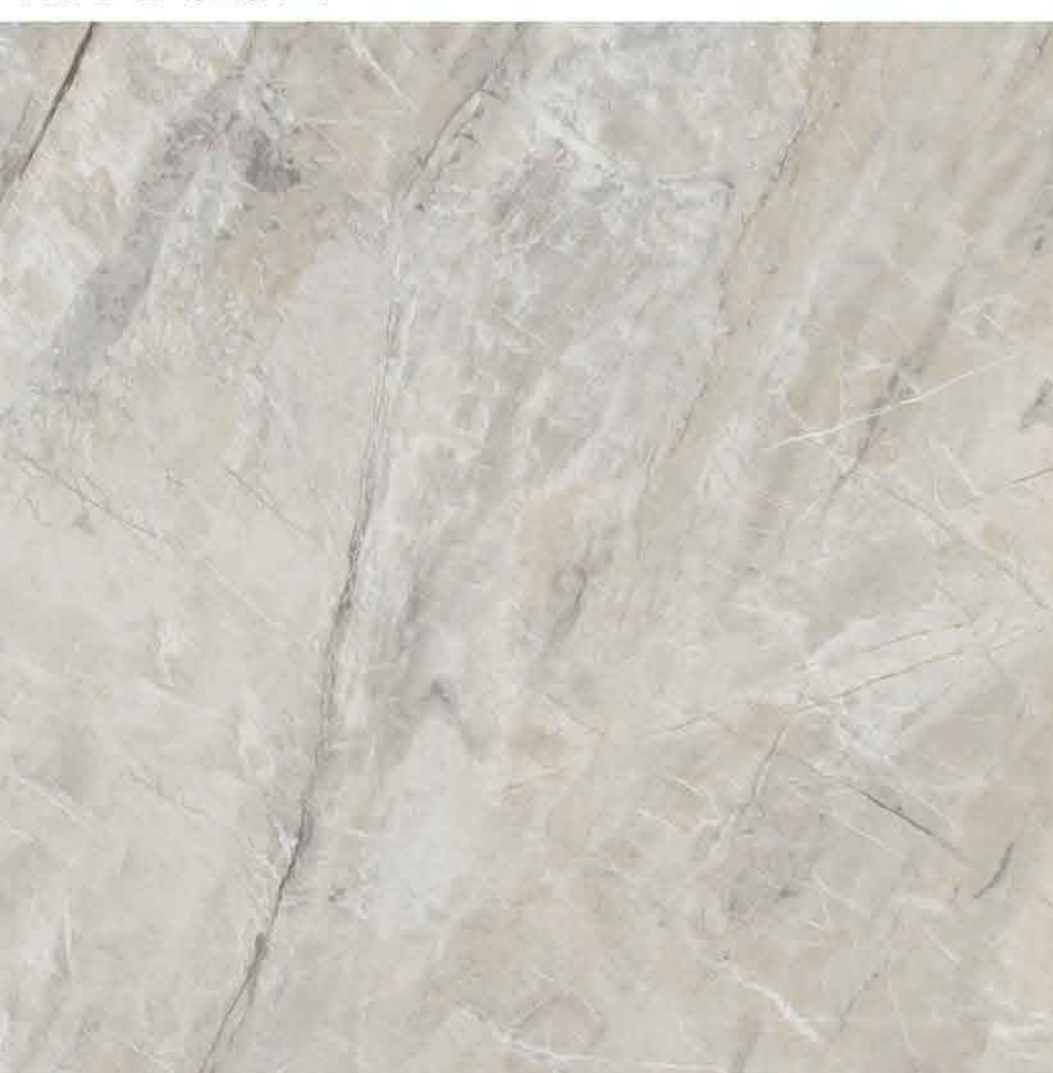

TMG-9201 - GALAXY

TCP

Add an elegant sliver shadow to the timeless marble effect with the neutral white grain, the sheen surface will give a modern interpretation of one of the most iconic.