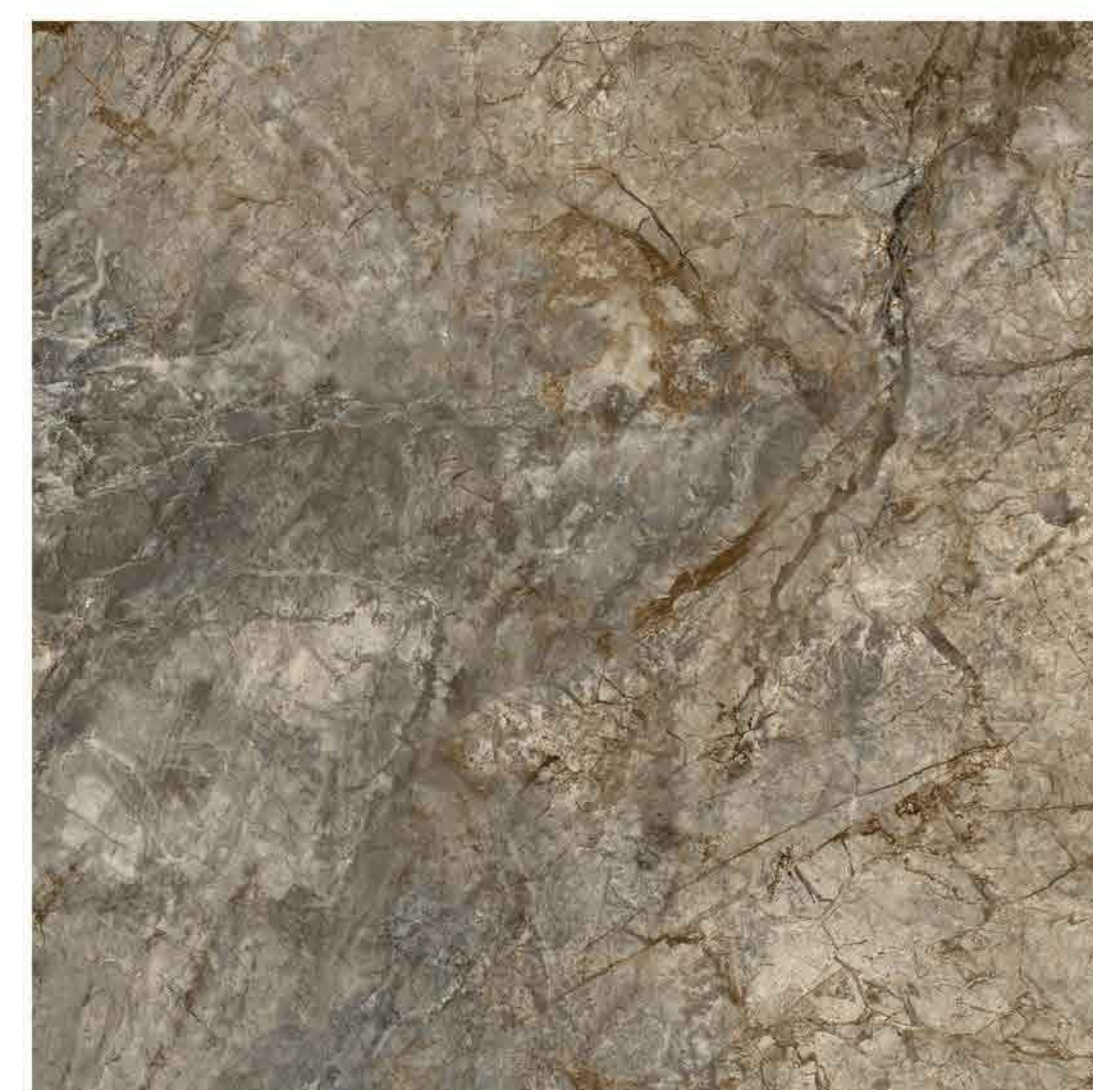

TMG-9241 - ARMANI MARBLE

TCP

Smoky charcoal and carbon tones blend, the texture is subtle and not overly sophisticated. Fine veining lines are scattered on dark grizzly tones to give a sense of understand and luxurious.

TMG-9251 - SLIVER STORM

In a rich color combination of beautiful light cream and charcoal brown veining, detailed with a tiny amount of thin ashen gray fibers diffused through the oyster based surface.