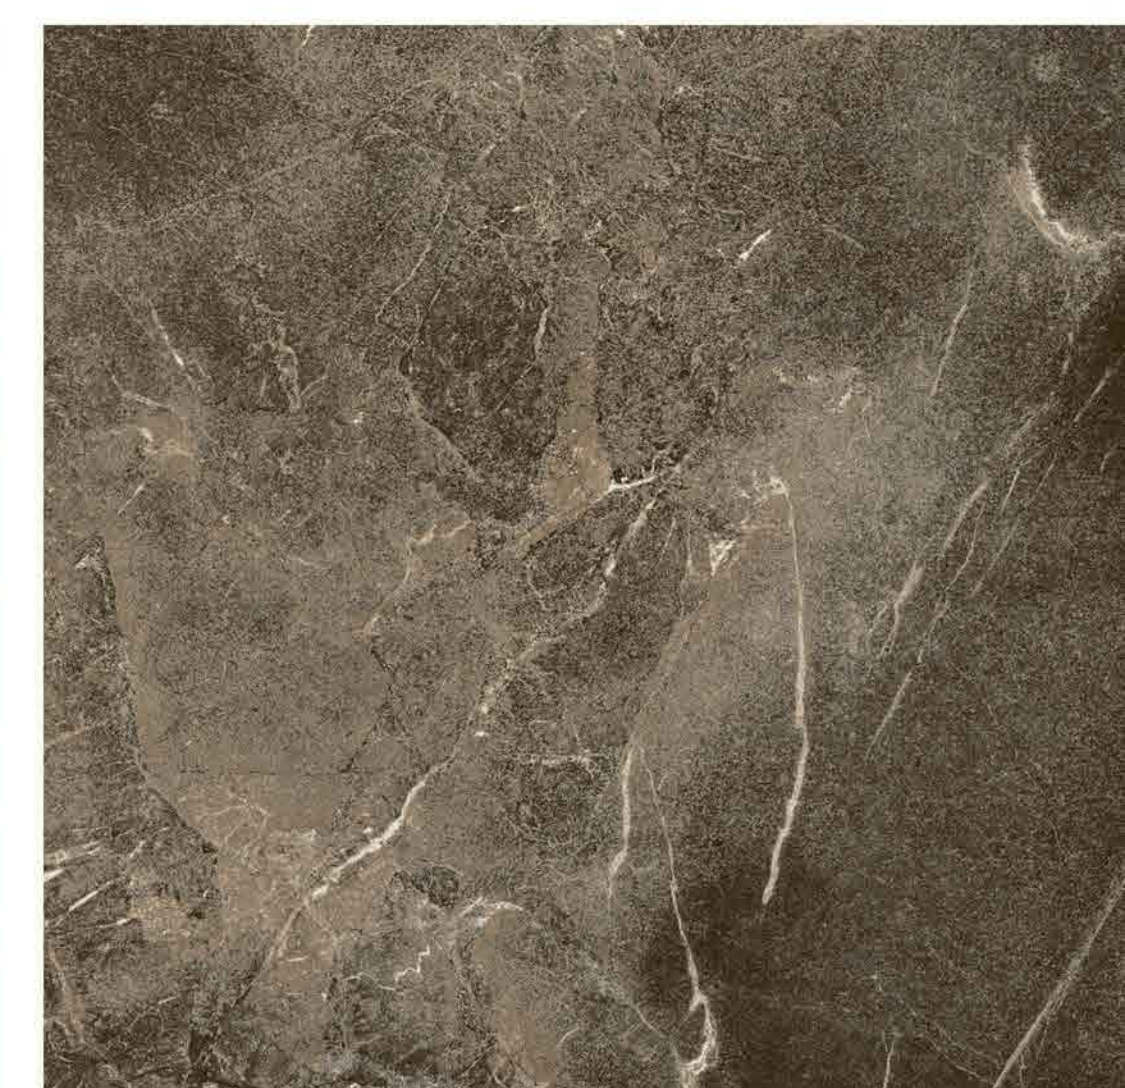

TAG-6221 - RUST

TAG-6231 - FABRIC

TMG-9201 - GALAXY

TCP

Add an elegant sliver shadow to the timeless marble effect with the neutral white grain, the sheen surface will give a modern interpretation of one of the most iconic.

TMG-9251 - SLIVER STORM

In a rich color combination of beautiful light cream and charcoal brown veining, detailed with a tiny amount of thin ashen gray fibers diffused through the oyster based surface.