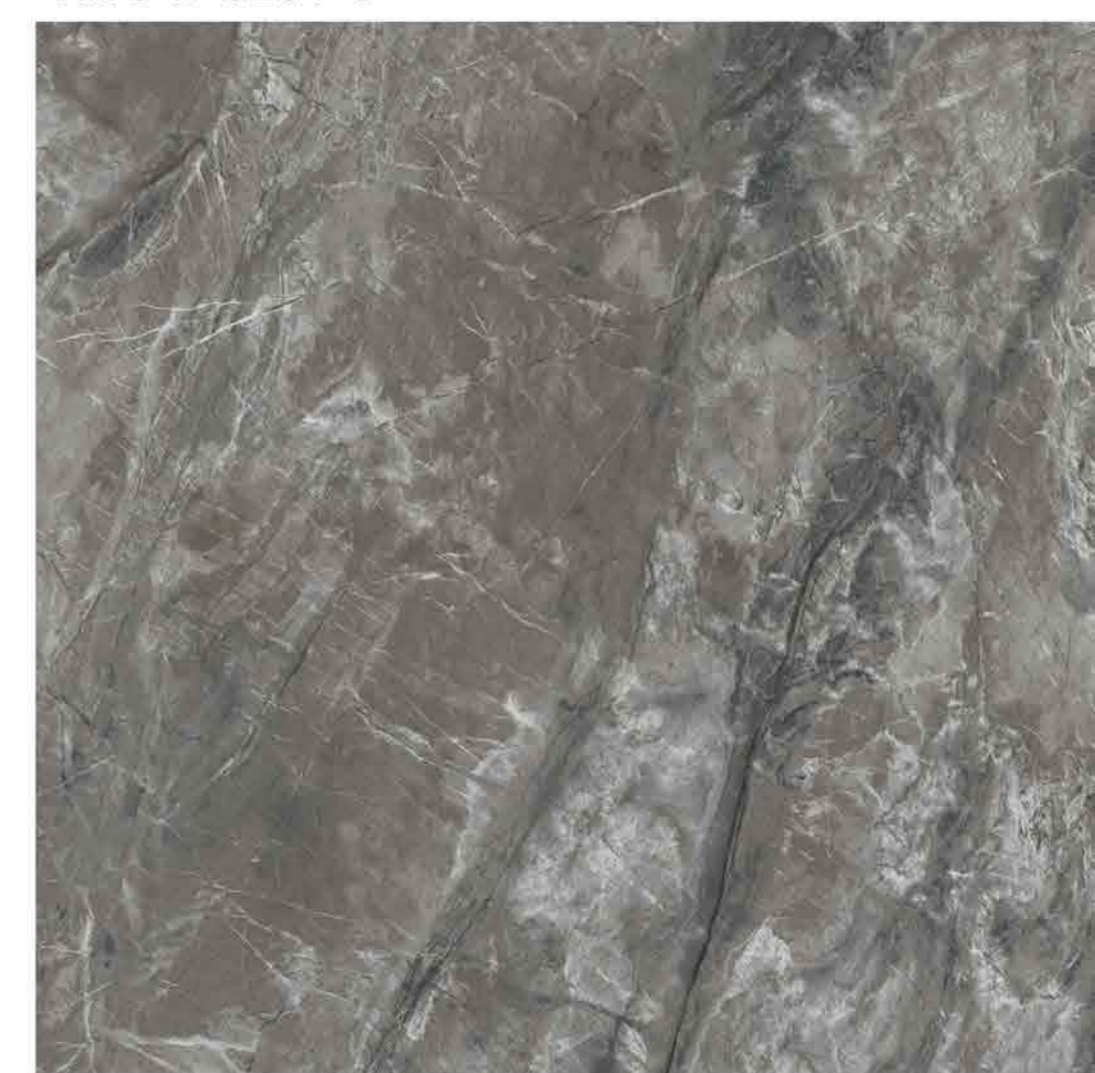

TAG-6221 - RUST

TAG-6231 - FABRIC

TMG-9201 - GALAXY

TCP

Add an elegant sliver shadow to the timeless marble effect with the neutral white grain, the sheen surface will give a modern interpretation of one of the most iconic.

TMG-9251 - SLIVER STORM

In a rich color combination of beautiful light cream and charcoal brown veining, detailed with a tiny amount of thin ashen gray fibers diffused through the oyster based surface.