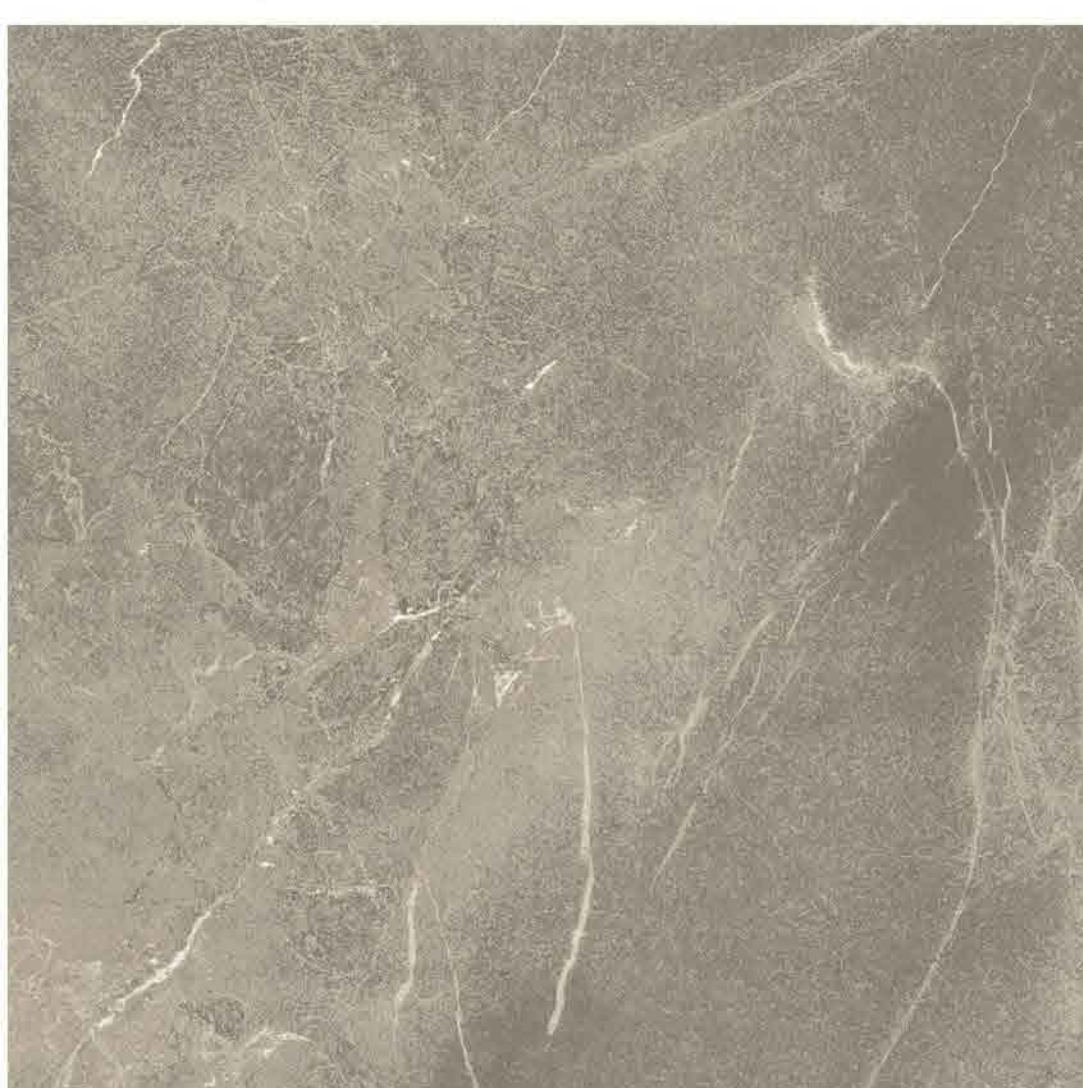

TAG-6221 - RUST

TAG-6231 - FABRIC

TMG-9201 - GALAXY

TCP

Add an elegant sliver shadow to the timeless marble effect with the neutral white grain, the sheen surface will give a modern interpretation of one of the most iconic.

TMG-9251 - SLIVER STORM

In a rich color combination of beautiful light cream and charcoal brown veining, detailed with a tiny amount of thin ashen gray fibers diffused through the oyster based surface.