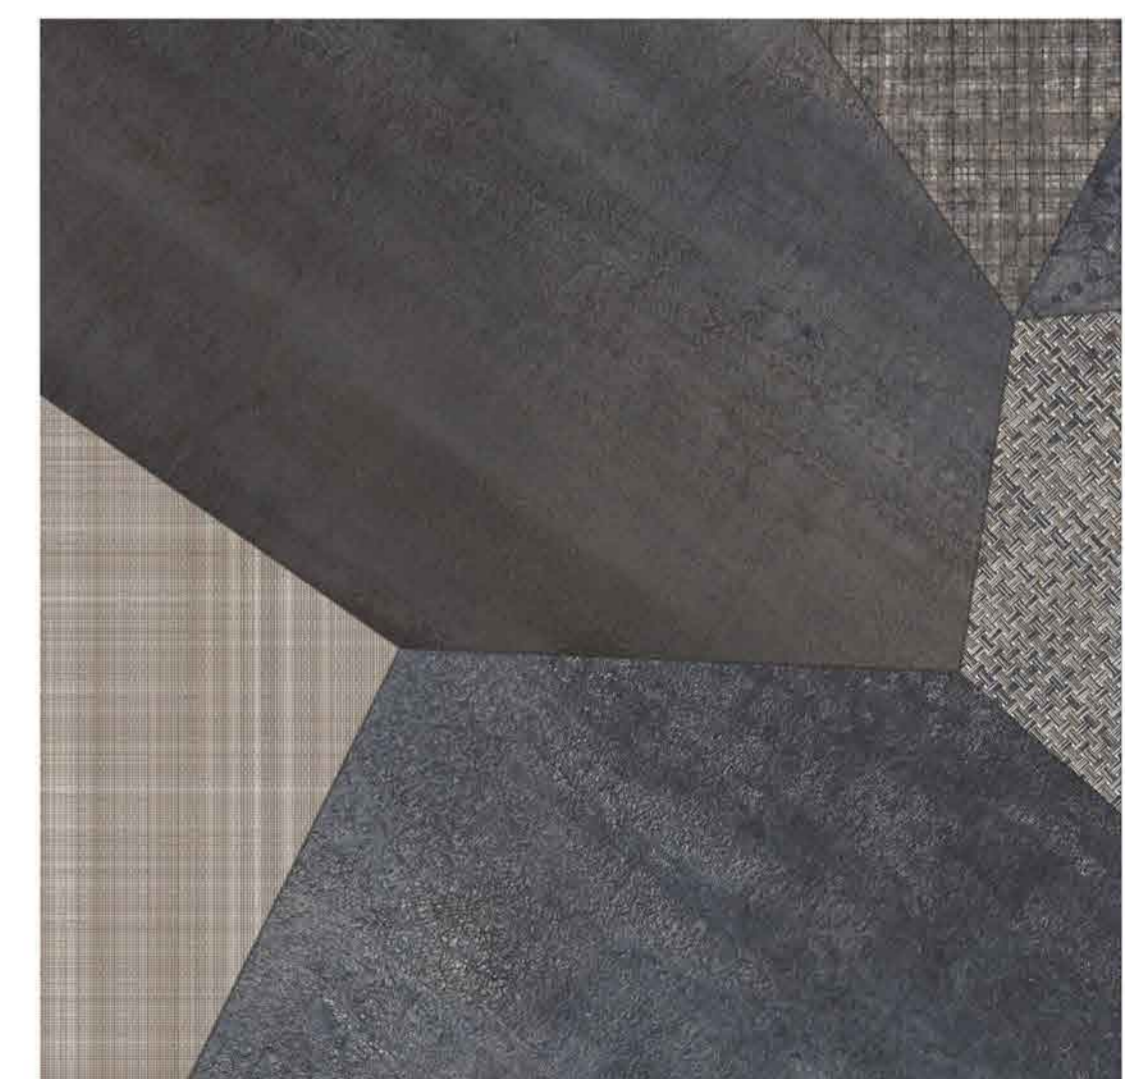

TA-6601 - AELIO

TCP Flooring Design brings eye-catching textures that combine with the different elements to present a bold and fresh design.