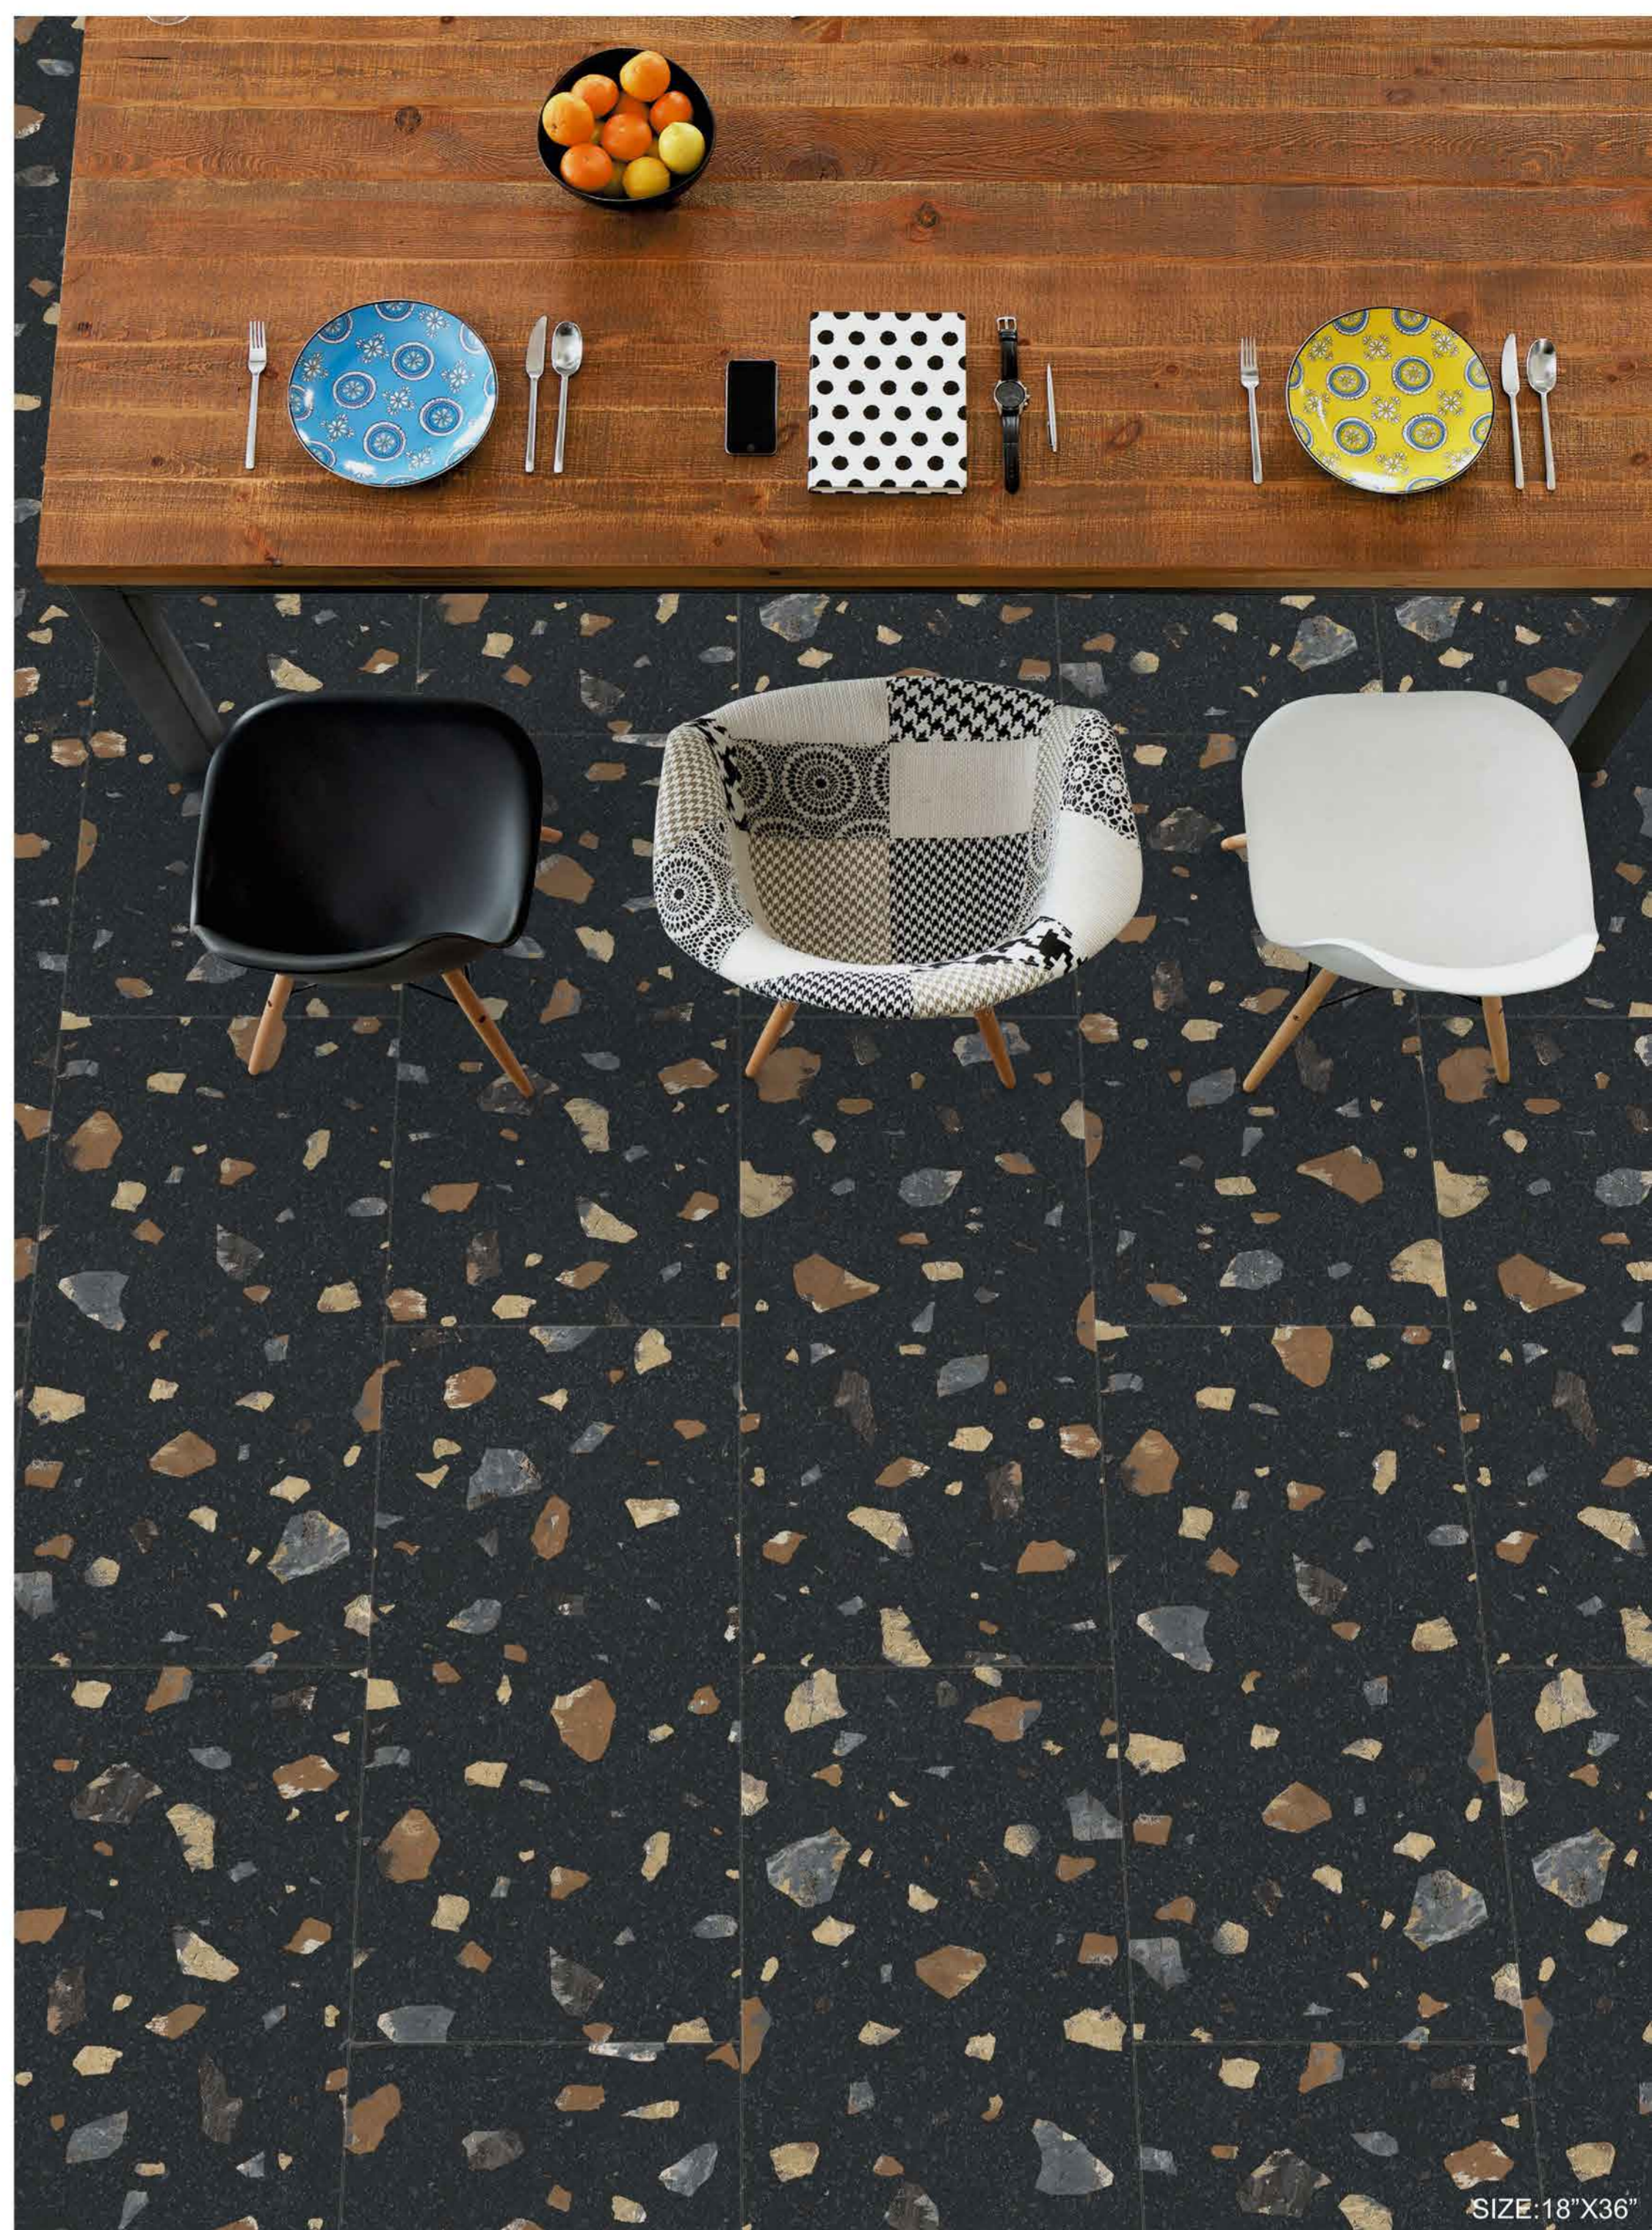

TAG-6621-ARCADIA

TCP

Signal of a good dining room is creative decors of interiors. Made the eased ambience surrounding and food scrumptiously.