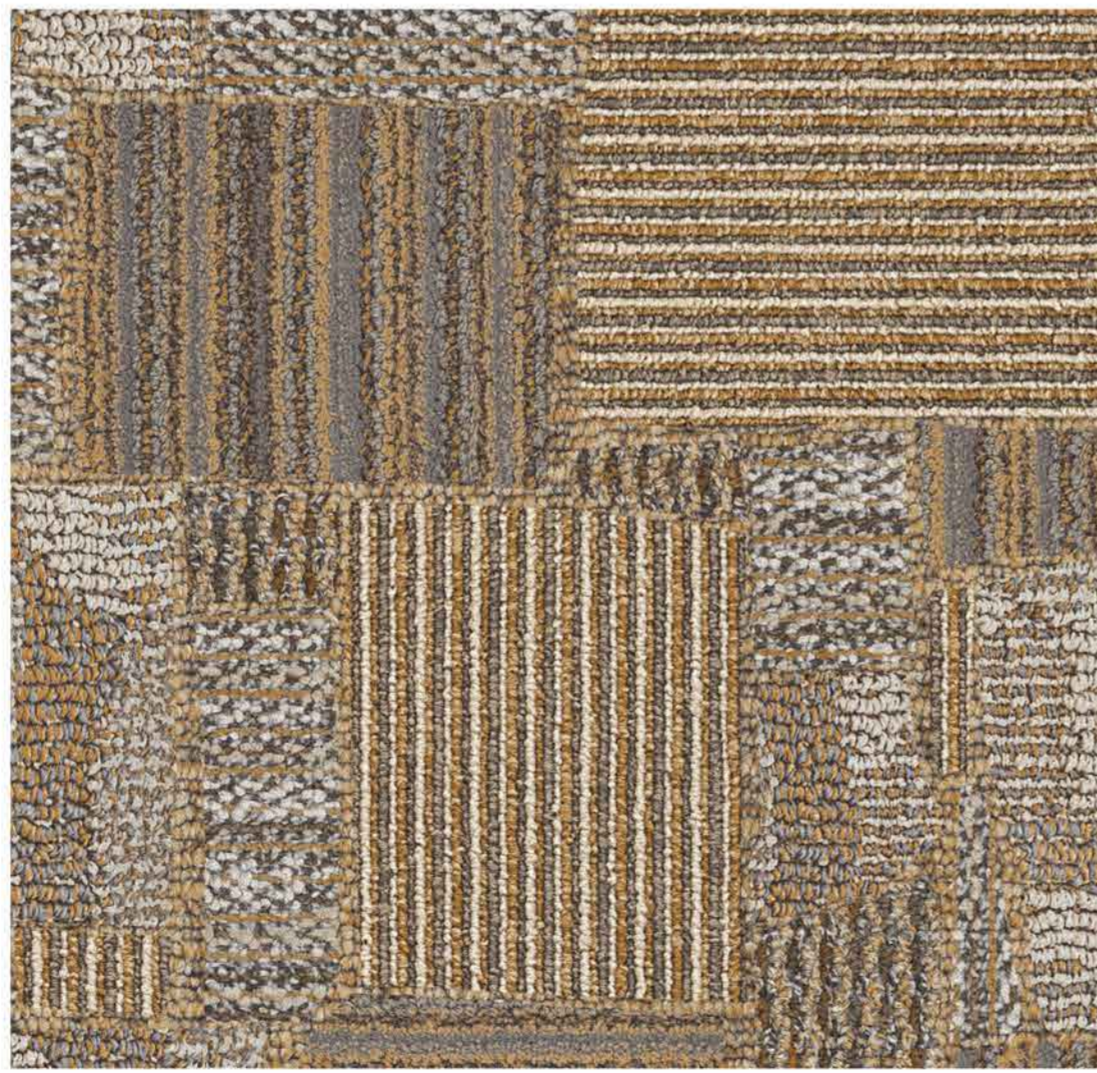

TAG-6581- TOZAN

TCP

The multi marble patterns combined with the geometric shapes make the design looks more outstanding and attractive.

TAG-6591 - SOLANGE

This design is similar to the carpets, it brings the harmonious to this living room. And the earth tone creates a comfortable and warm atmosphere.