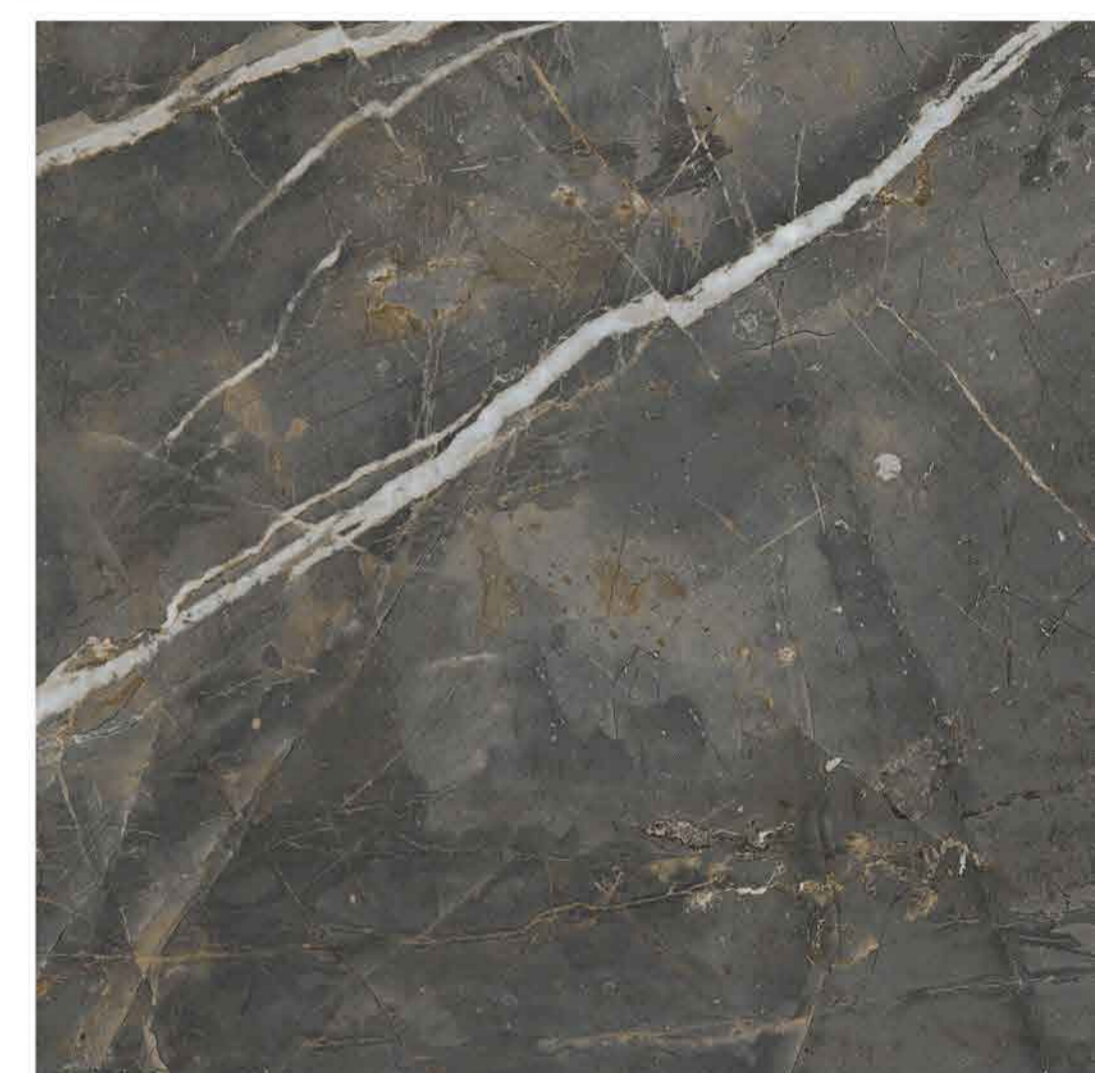

TAG-6631-DAREY

TAG-6641-WALLACE

TMG- 9421- GORI MARBLE

TCP

Gori presents a fresh and natural look to get the outdoor atmospherics at home. Suitable for people with active character.

TMG-9431 - GEDIO MARBLE

Gedio Marble offers a classic and fashionable selection for the home design. The vivid pattern immerses you in the graceful and tranquil ambience.

TMG- 9441- DOVER MARBLE

TCP

Dover Marble is matched with the wood designs of a room. This unique and obviously marble pattern performances the elegant ambience just like in the gallery.