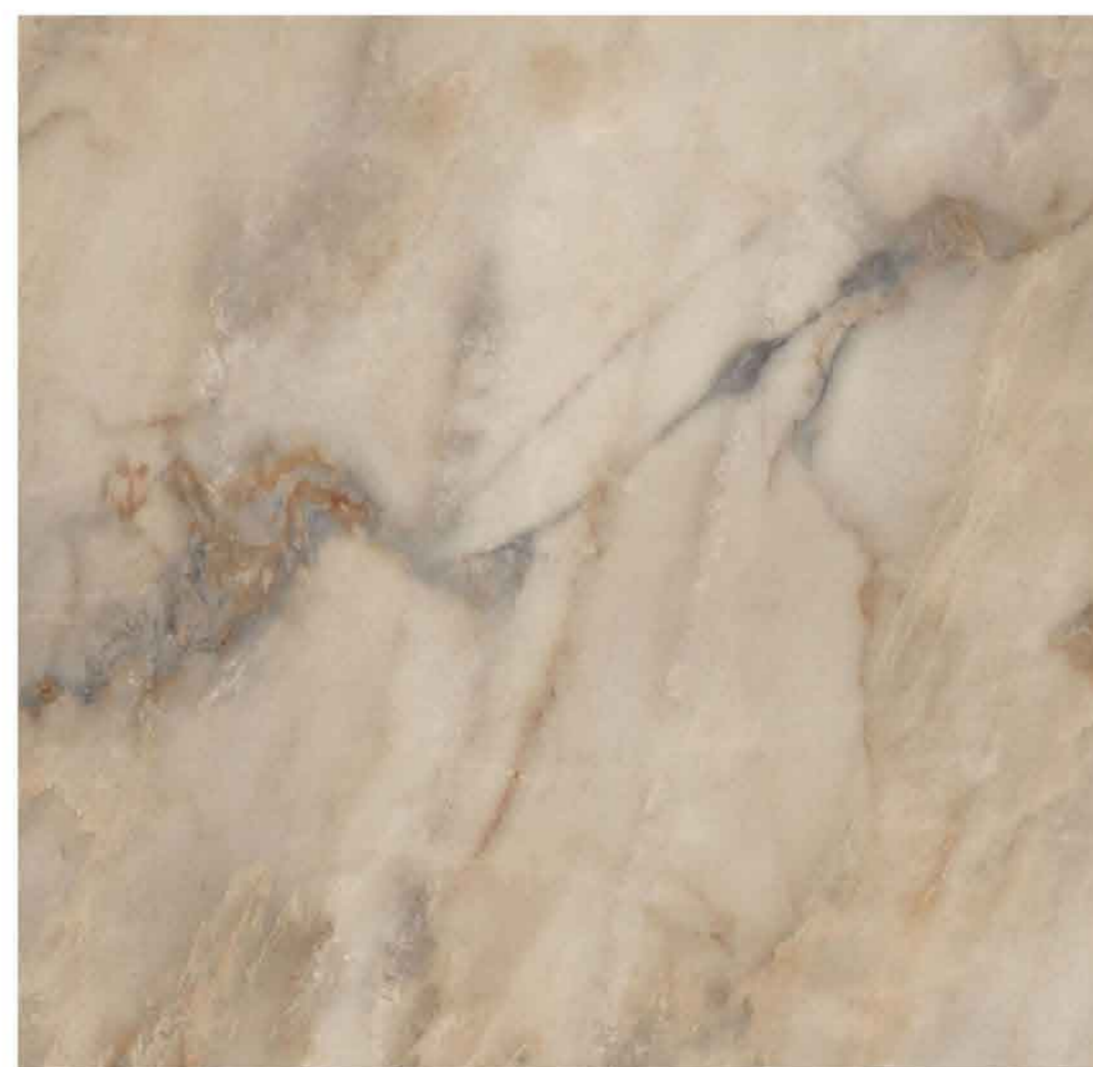

TAG-6631-DAREY

TAG-6641-WALLACE

TMG- 9421- GORI MARBLE

TCP

Gori presents a fresh and natural look to get the outdoor atmospherics at home. Suitable for people with active character.

TMG-9431 - GEDIO MARBLE

Gedio Marble offers a classic and fashionable selection for the home design. The vivid pattern immerses you in the graceful and tranquil ambience.

TMG- 9441- DOVER MARBLE

TCP

Dover Marble is matched with the wood designs of a room. This unique and obviously marble pattern performances the elegant ambience just like in the gallery.