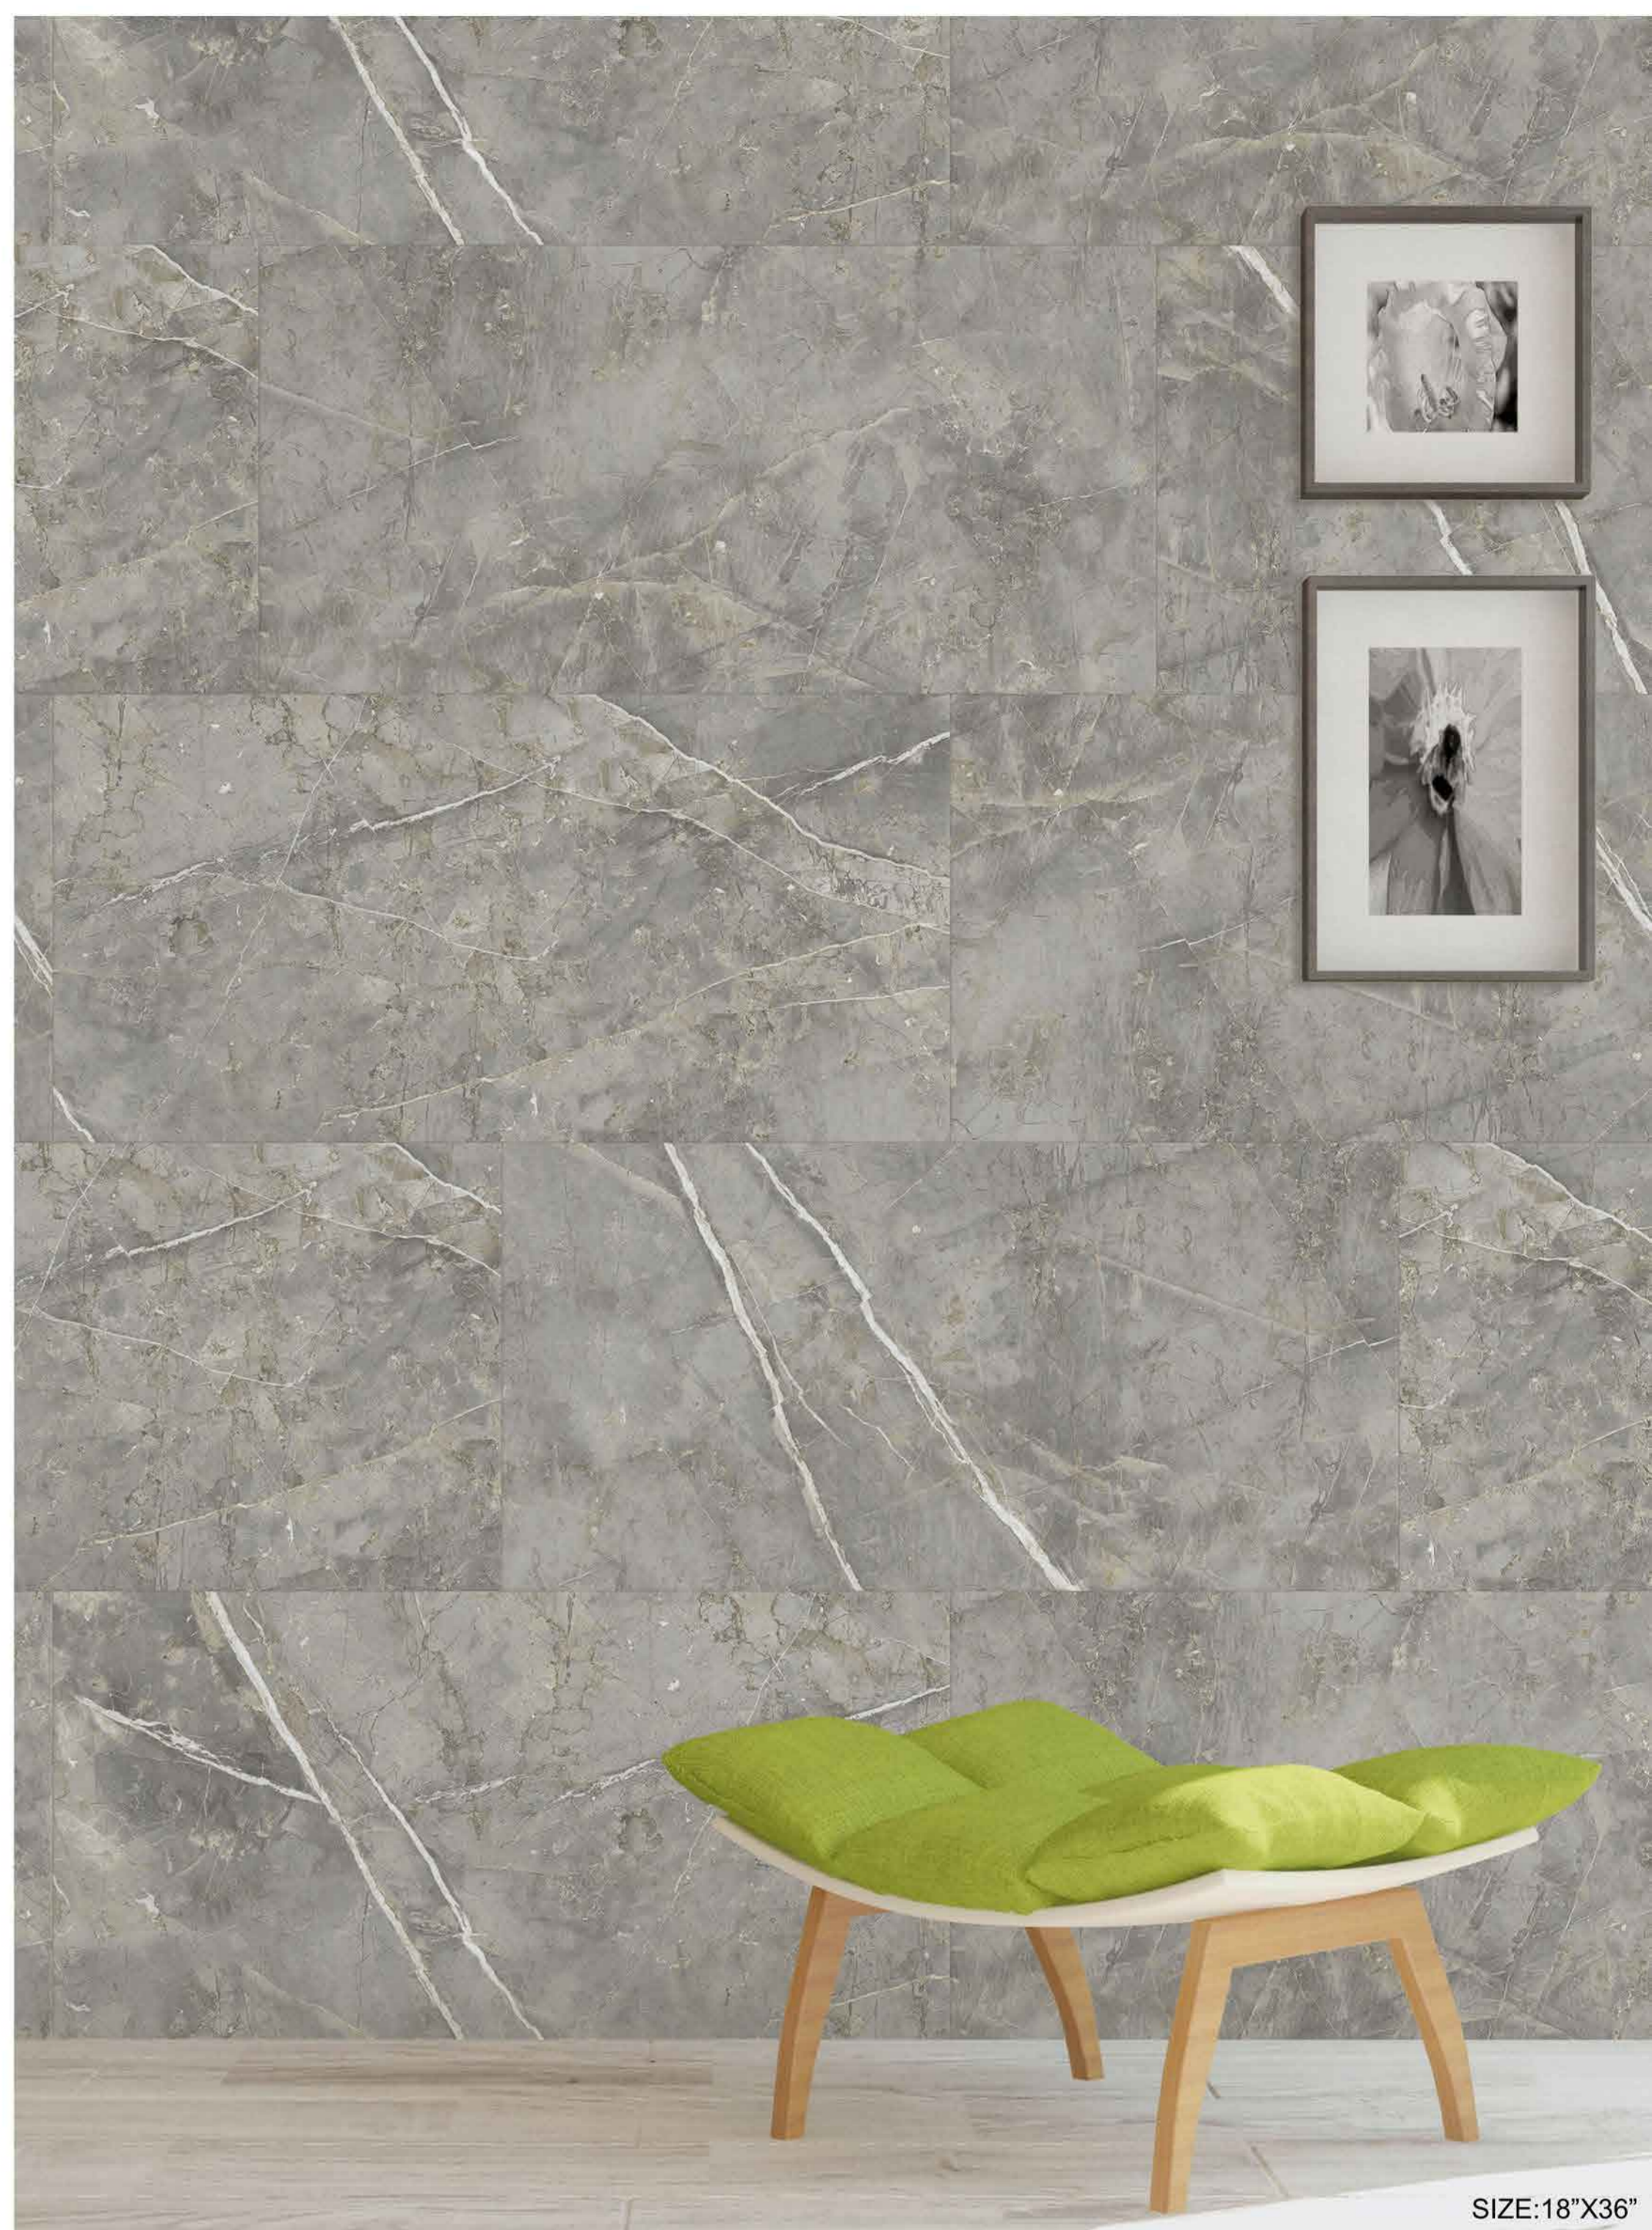

TAG-6631-DAREY

TAG-6641-WALLACE

TMG- 9421- GORI MARBLE

TCP

Gori presents a fresh and natural look to get the outdoor atmospherics at home. Suitable for people with active character.

TMG-9431 - GEDIO MARBLE

Gedio Marble offers a classic and fashionable selection for the home design. The vivid pattern immerses you in the graceful and tranquil ambience.

TMG- 9441- DOVER MARBLE

TCP

Dover Marble is matched with the wood designs of a room. This unique and obviously marble pattern performances the elegant ambience just like in the gallery.