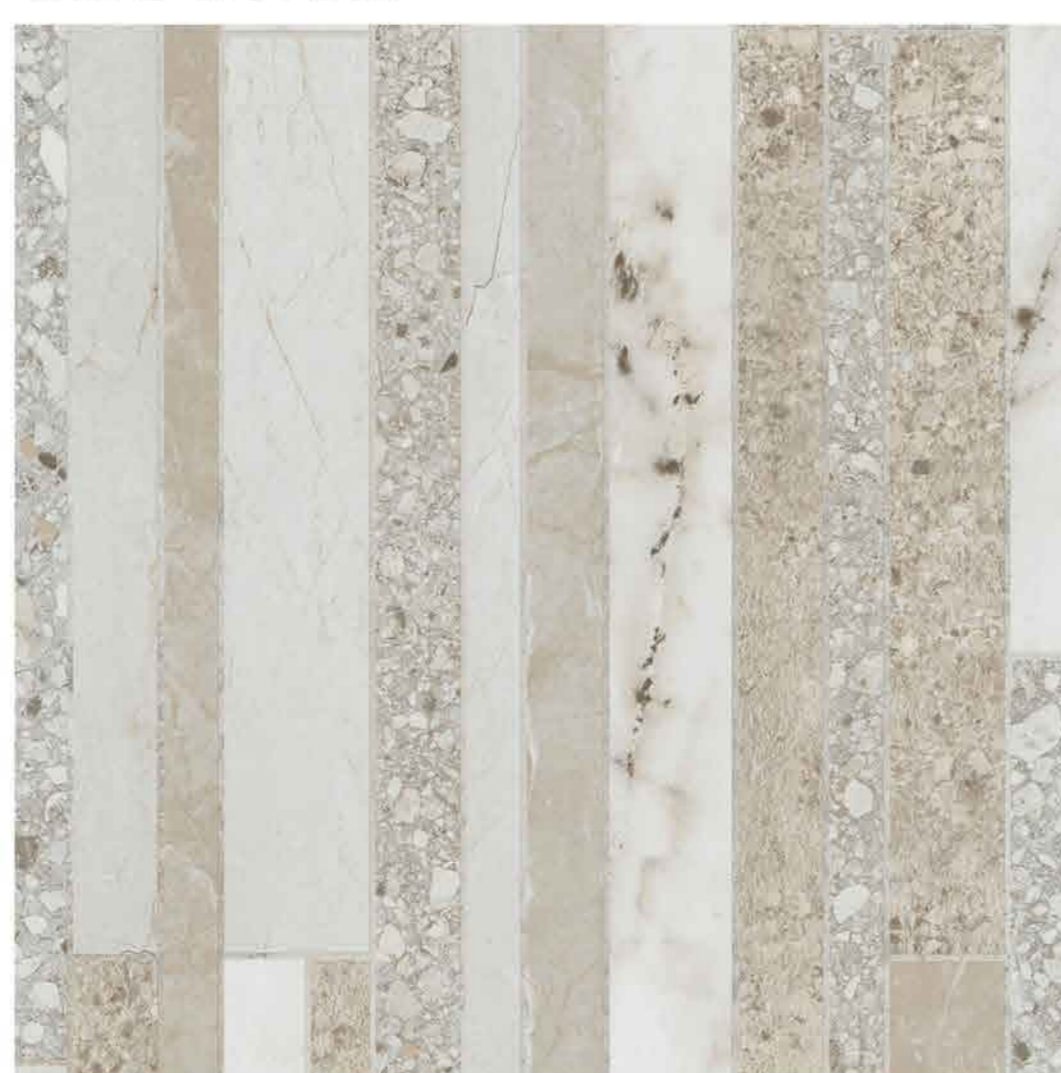

Gedio Marble offers a classic and fashionable selection for the home design. The vivid pattern immerses you in the graceful and tranquil ambience.

TMG- 9441- DOVER MARBLE

TCP

Dover Marble is matched with the wood designs of a room. This unique and obviously marble pattern performances the elegant ambience just like in the gallery.

TAG-6581- TOZAN

TCP

The multi marble patterns combined with the geometric shapes make the design looks more outstanding and attractive.

TAG-6591 - SOLANGE

This design is similar to the carpets, it brings the harmonious to this living room. And the earth tone creates a comfortable and warm atmosphere.