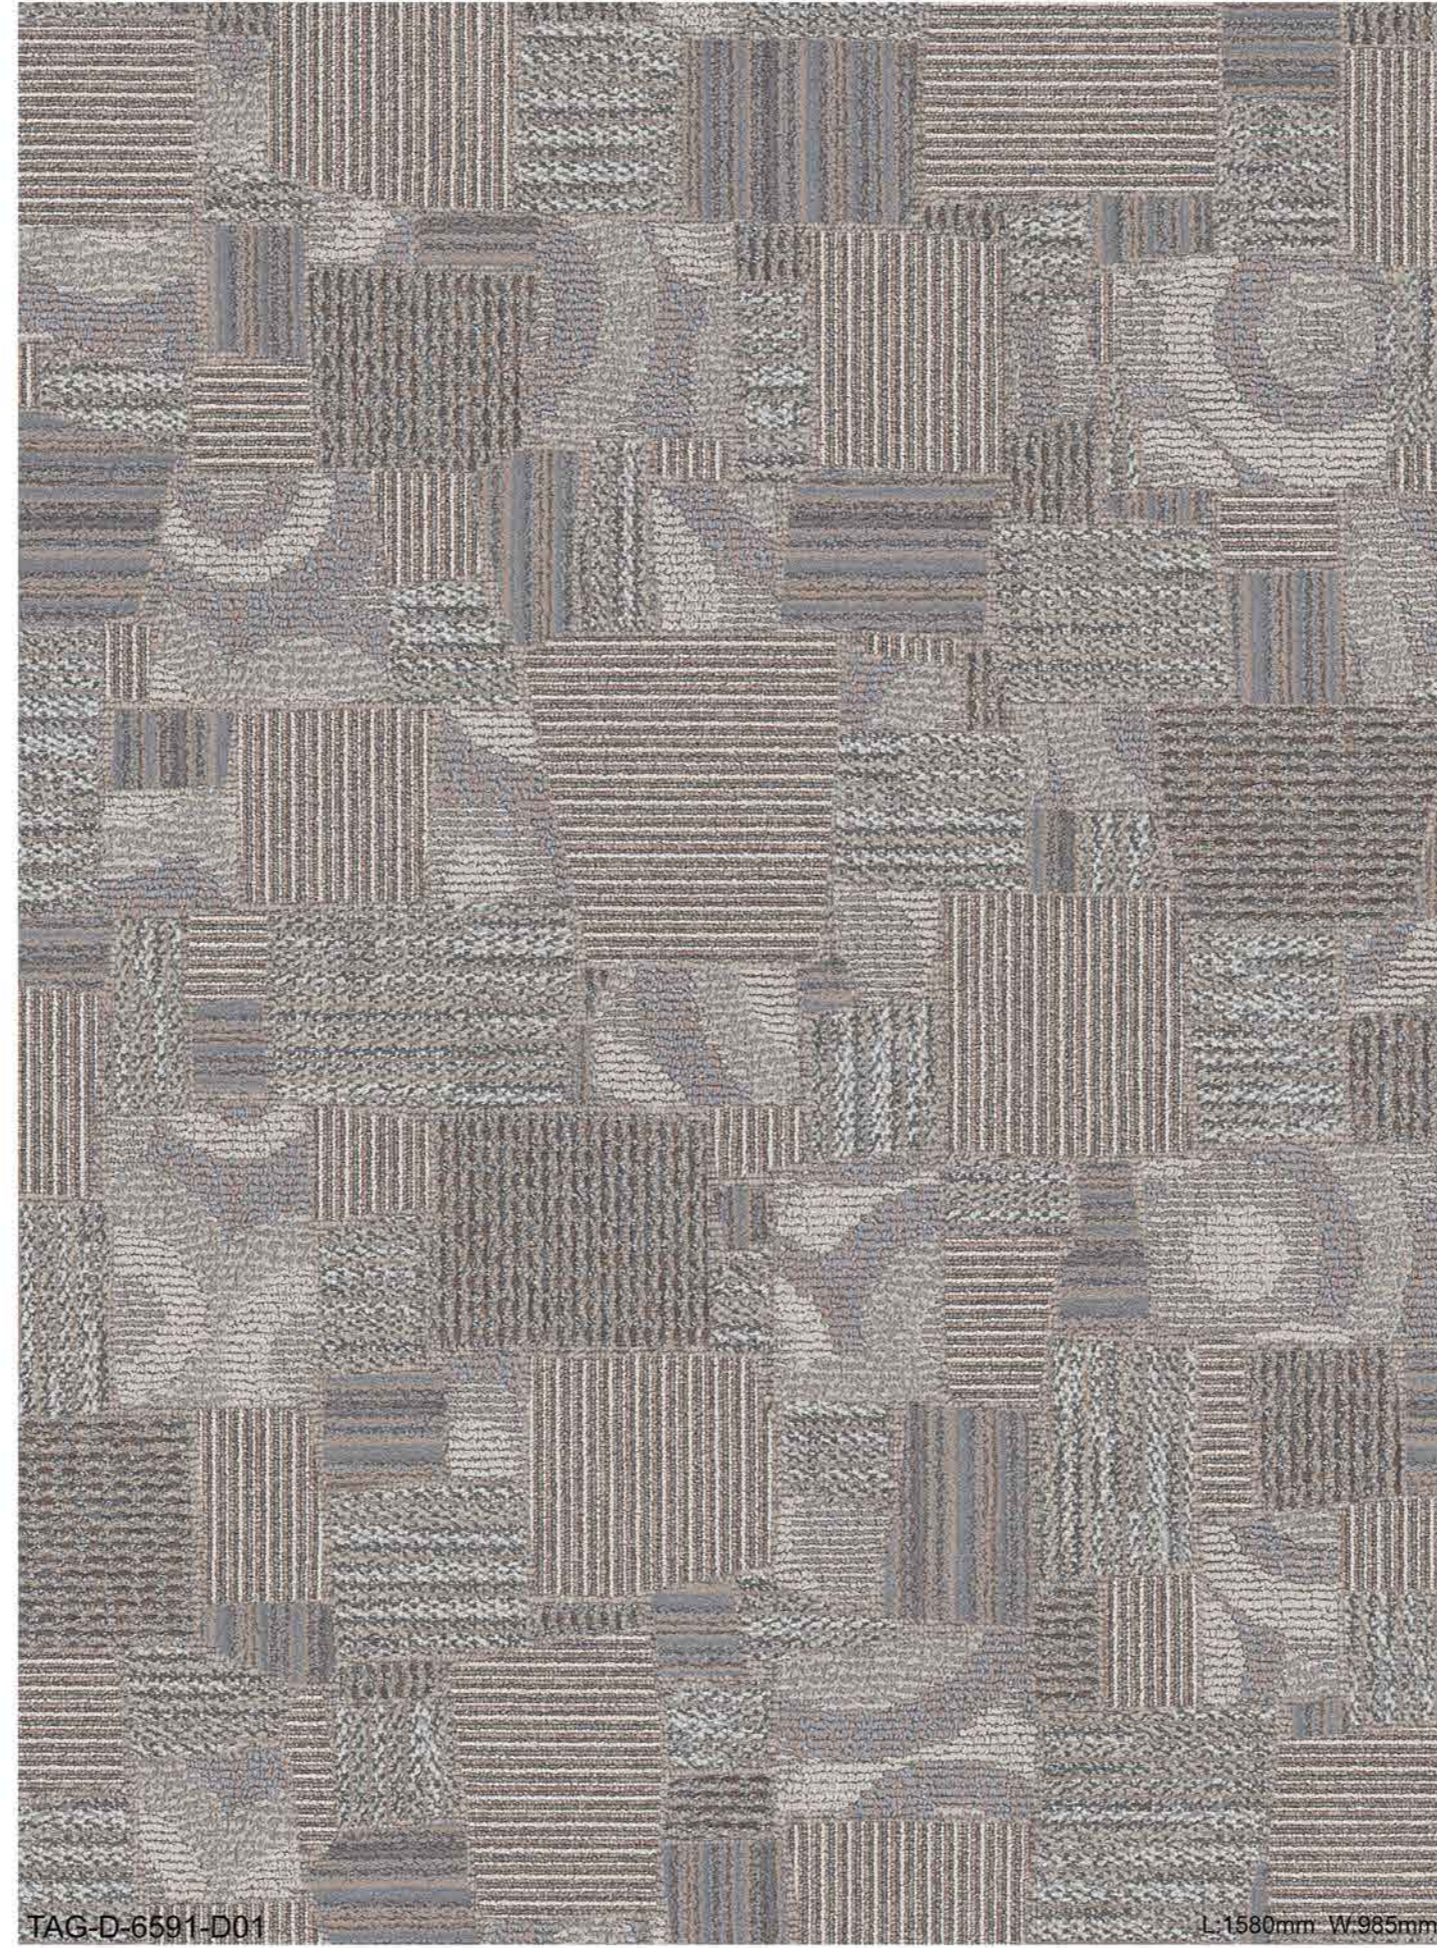

TCP OPEN DESIGN TM&TA 35

TMG-9421-GORI MARBLE

TMG-9431-GEDIO MARBLE

TMG-9441-DOVER MARBLE

TAG-6581-TOZAN

TAG-6591-SOLANGE

TA-6601-AELIO

TAG-6621-ARCADIA

TAG-6631-DAREY

TAG-6641-WALLACE

TMG- 9421- GORI MARBLE

TCP

Gori presents a fresh and natural look to get the outdoor atmospherics at home. Suitable for people with active character.

TMG-9431 - GEDIO MARBLE

Gedio Marble offers a classic and fashionable selection for the home design. The vivid pattern immerses you in the graceful and tranquil ambience.

TMG- 9441- DOVER MARBLE

TCP

Dover Marble is matched with the wood designs of a room. This unique and obviously marble pattern performances the elegant ambience just like in the gallery.