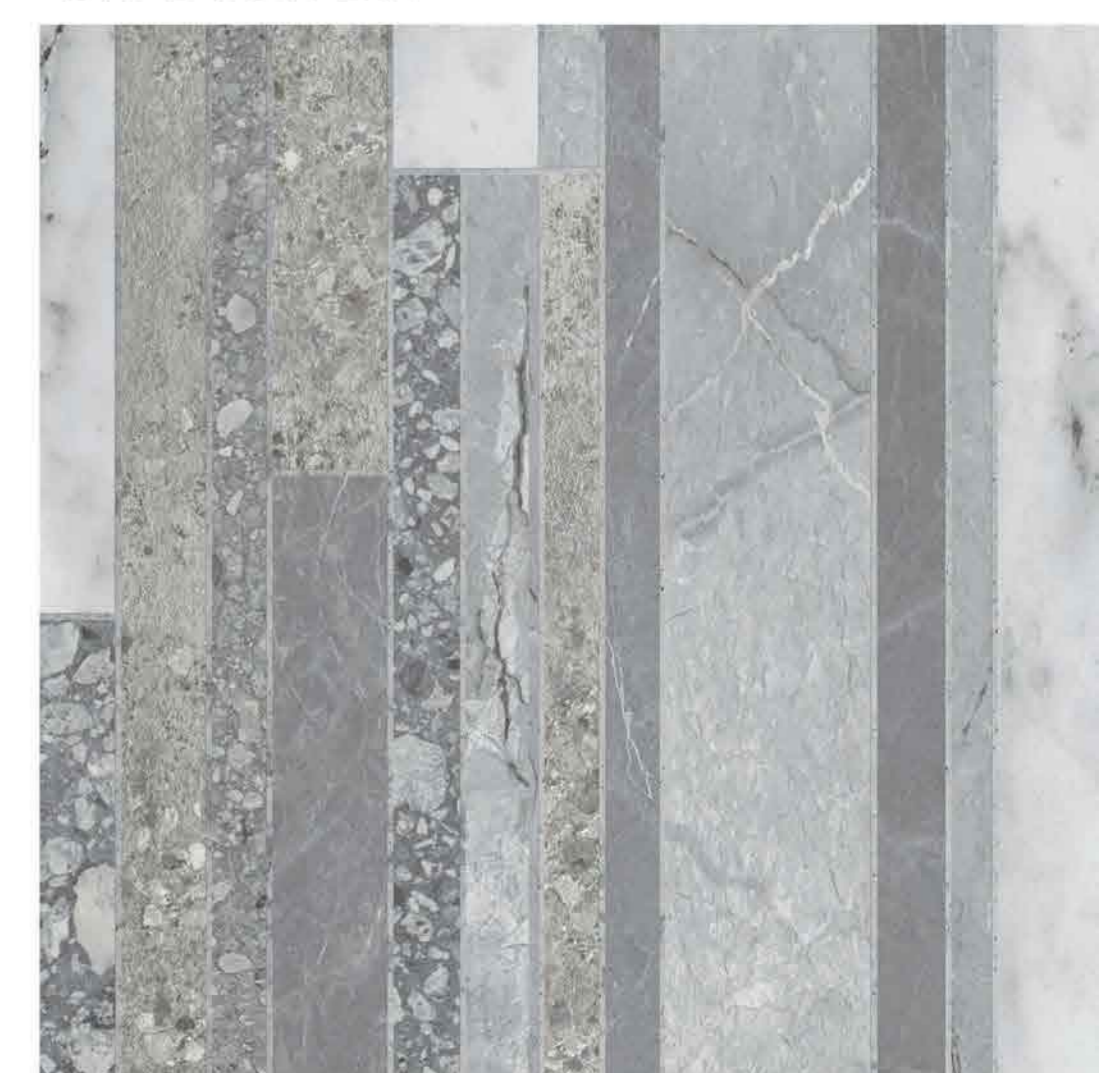

Gedio Marble offers a classic and fashionable selection for the home design. The vivid pattern immerses you in the graceful and tranquil ambience.

TMG- 9441- DOVER MARBLE

TCP

Dover Marble is matched with the wood designs of a room. This unique and obviously marble pattern performances the elegant ambience just like in the gallery.

TAG-6581- TOZAN

TCP

The multi marble patterns combined with the geometric shapes make the design looks more outstanding and attractive.

TAG-6591 - SOLANGE

This design is similar to the carpets, it brings the harmonious to this living room. And the earth tone creates a comfortable and warm atmosphere.